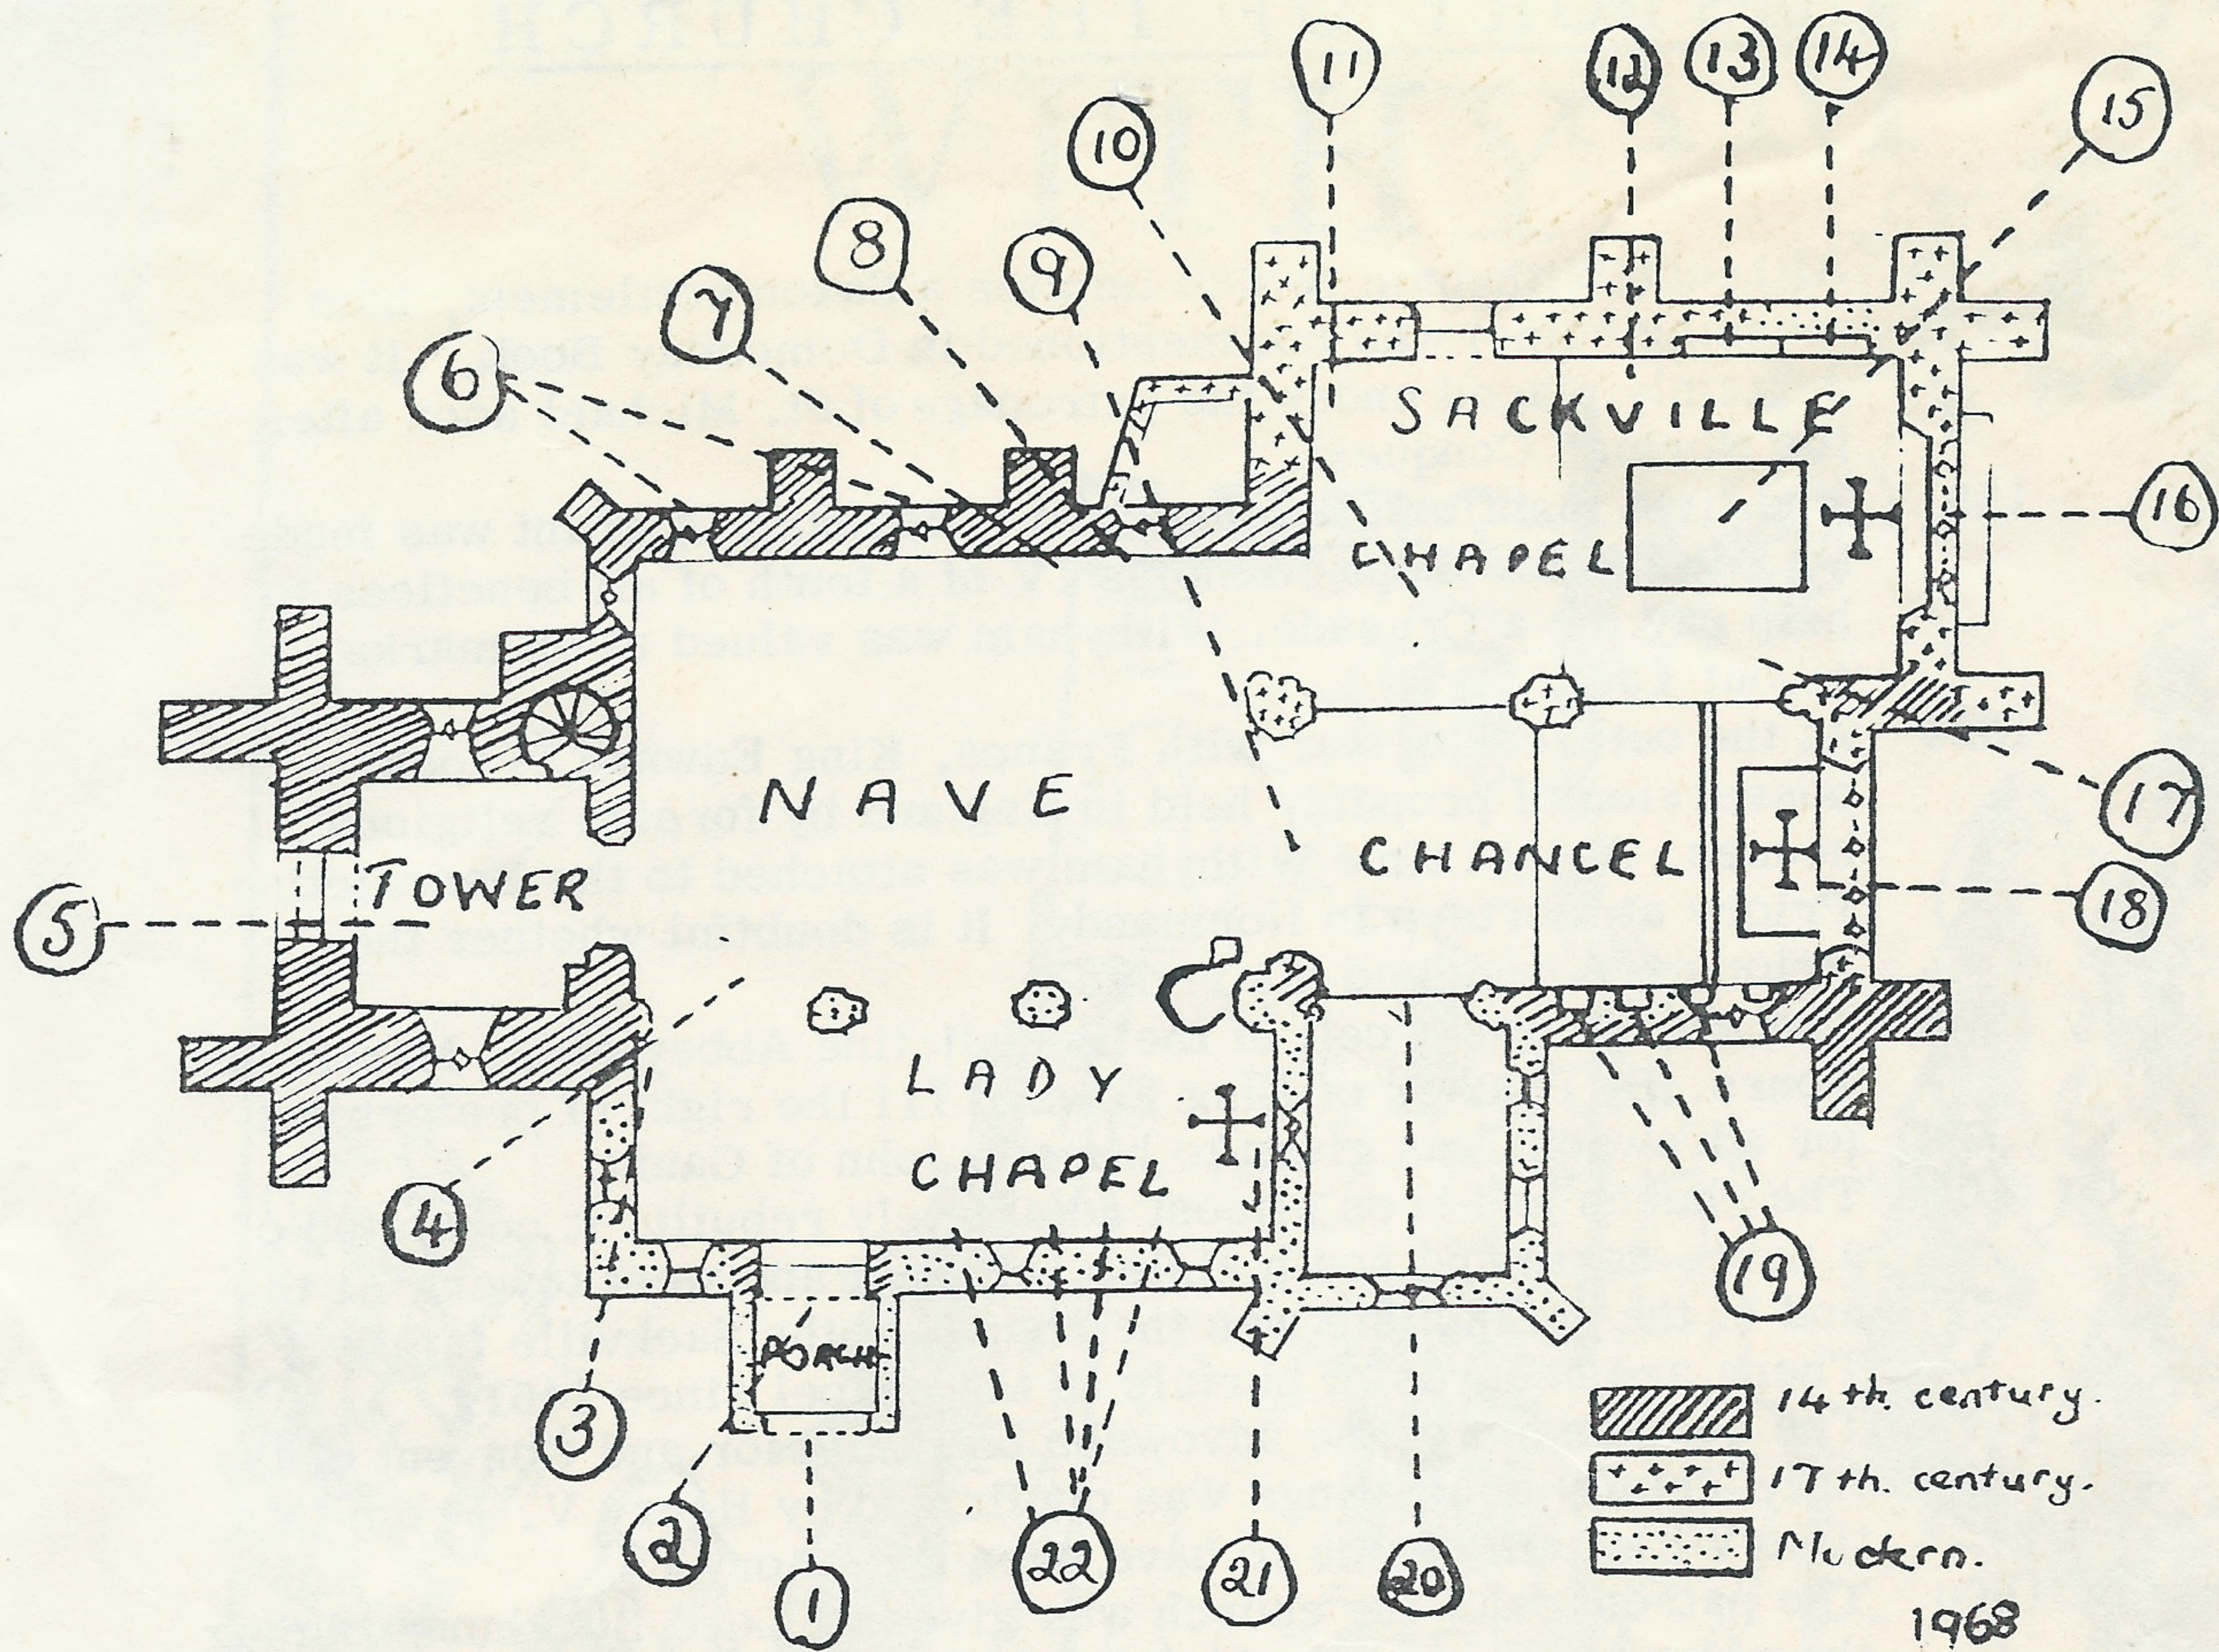

FEATURES OF INTEREST

SACKVILLE CHAPEL (continued)

11. Memorial by Tyler to George John Sackville-West, 6th Earl De La Warr who died in 1869.
12. Memorial by Nollekins to John Frederick, 3rd Duke of Dorset who died in 1799.
13. Monument by Sir F. Chantrey to Arabella, Duchess of Dorset. She died in 1825.
14. Monument by Flaxman to George John Frederick, 4th Duke of Dorset, who died in 1815.
15. Altar shaped monument by Cibber. It depicts the reclining figure of Thomas Sackville who died in 1675 at the age of 13. His hand is resting on a skull indicating that he pre-deceased his parents. The figures on each side are