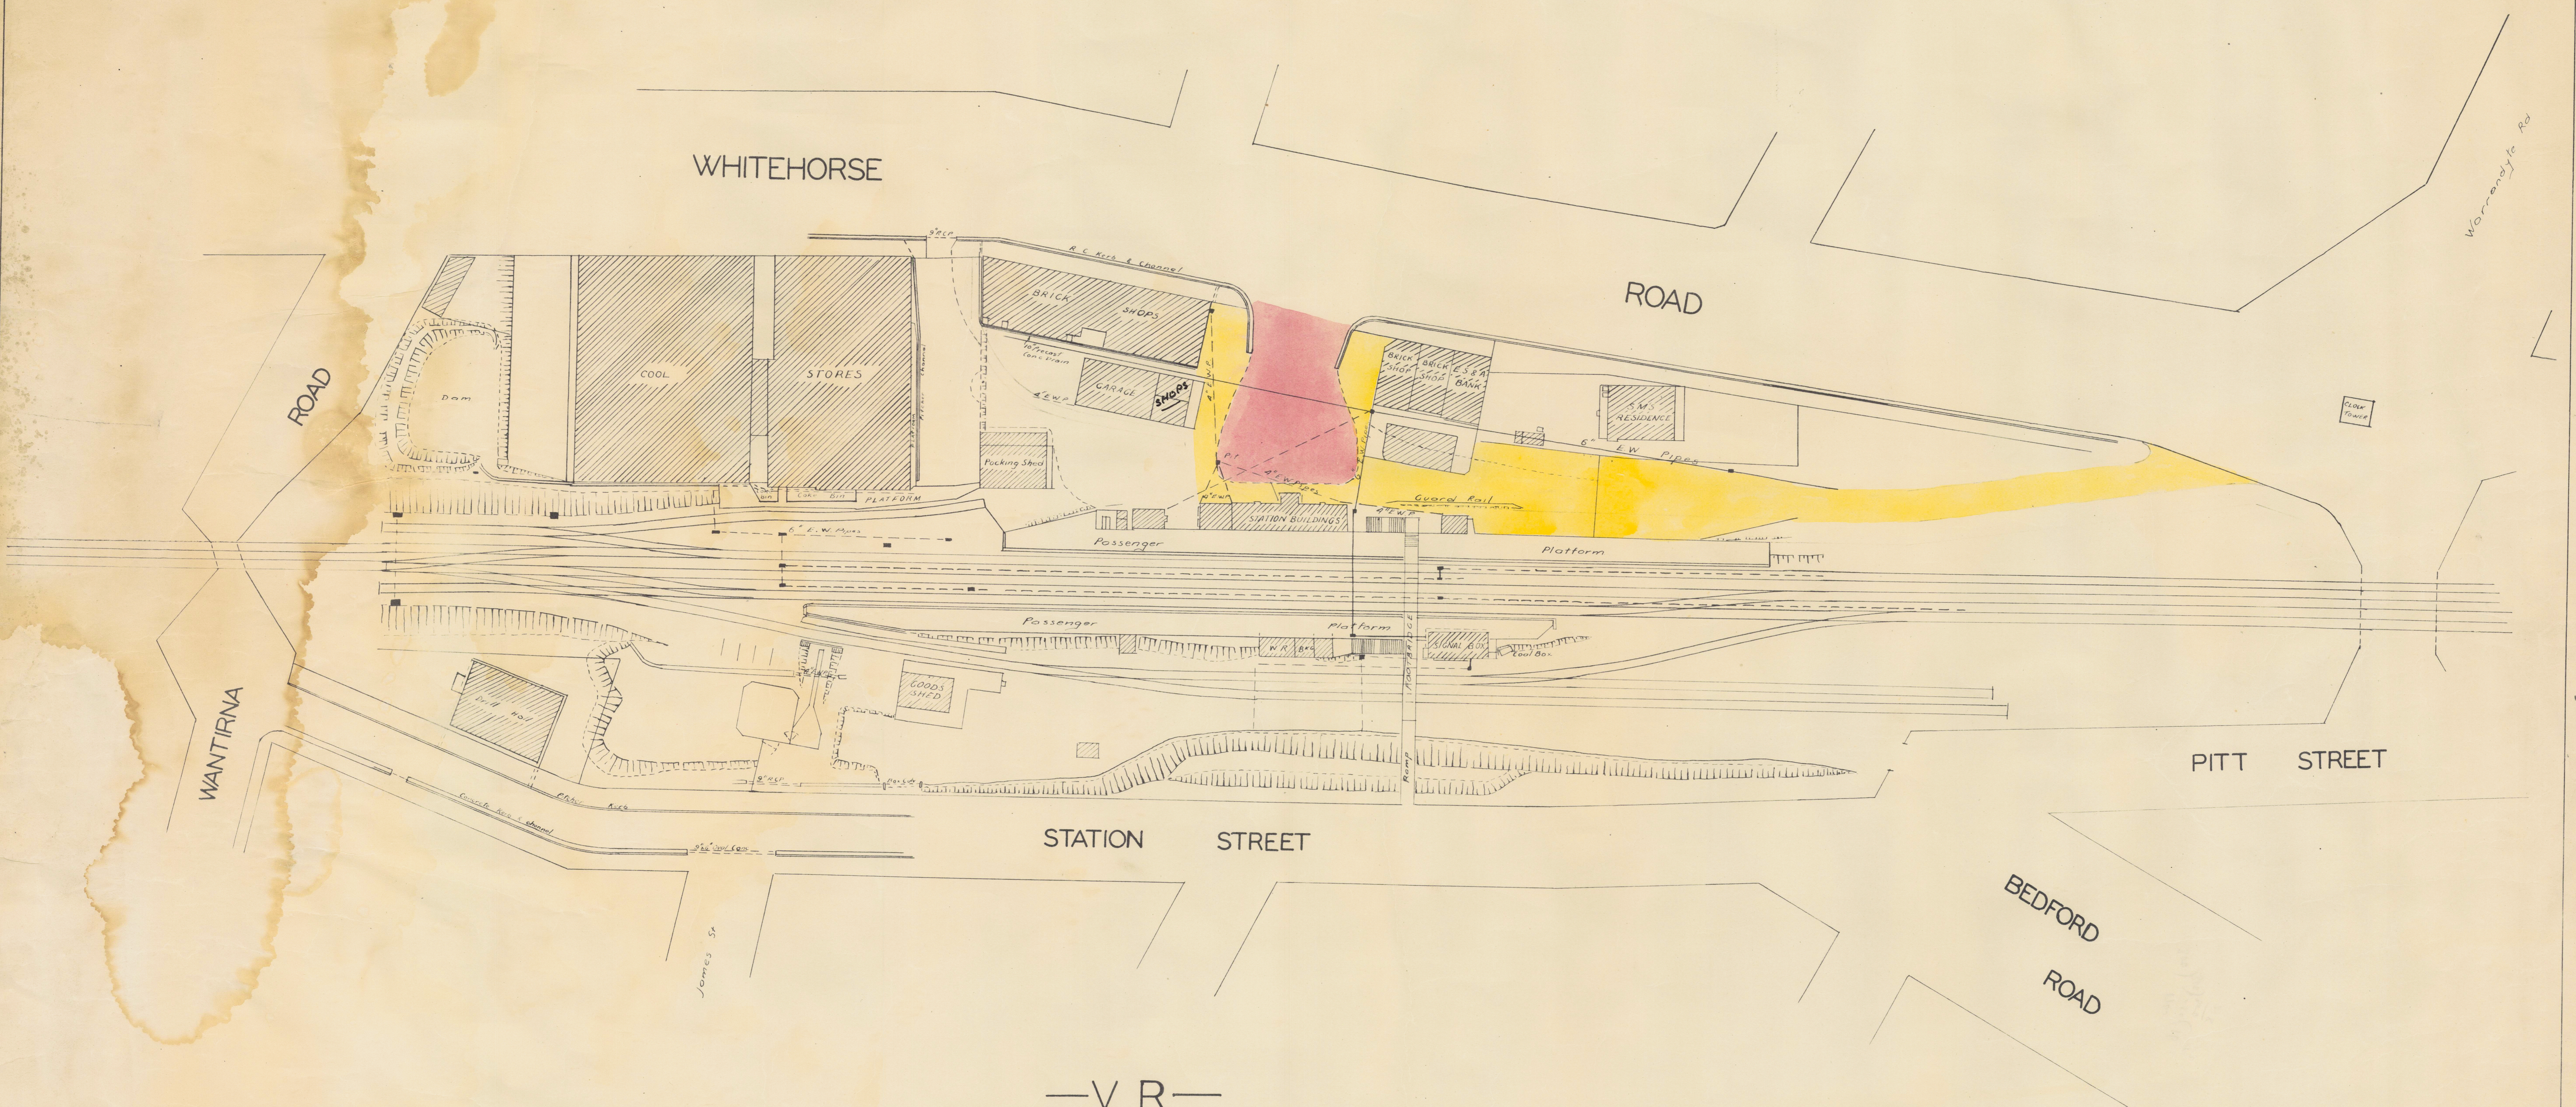

BOROUGH OF RINGWOOD

— V R —  
 — RINGWOOD STATION —

SCALE 40' = 1"