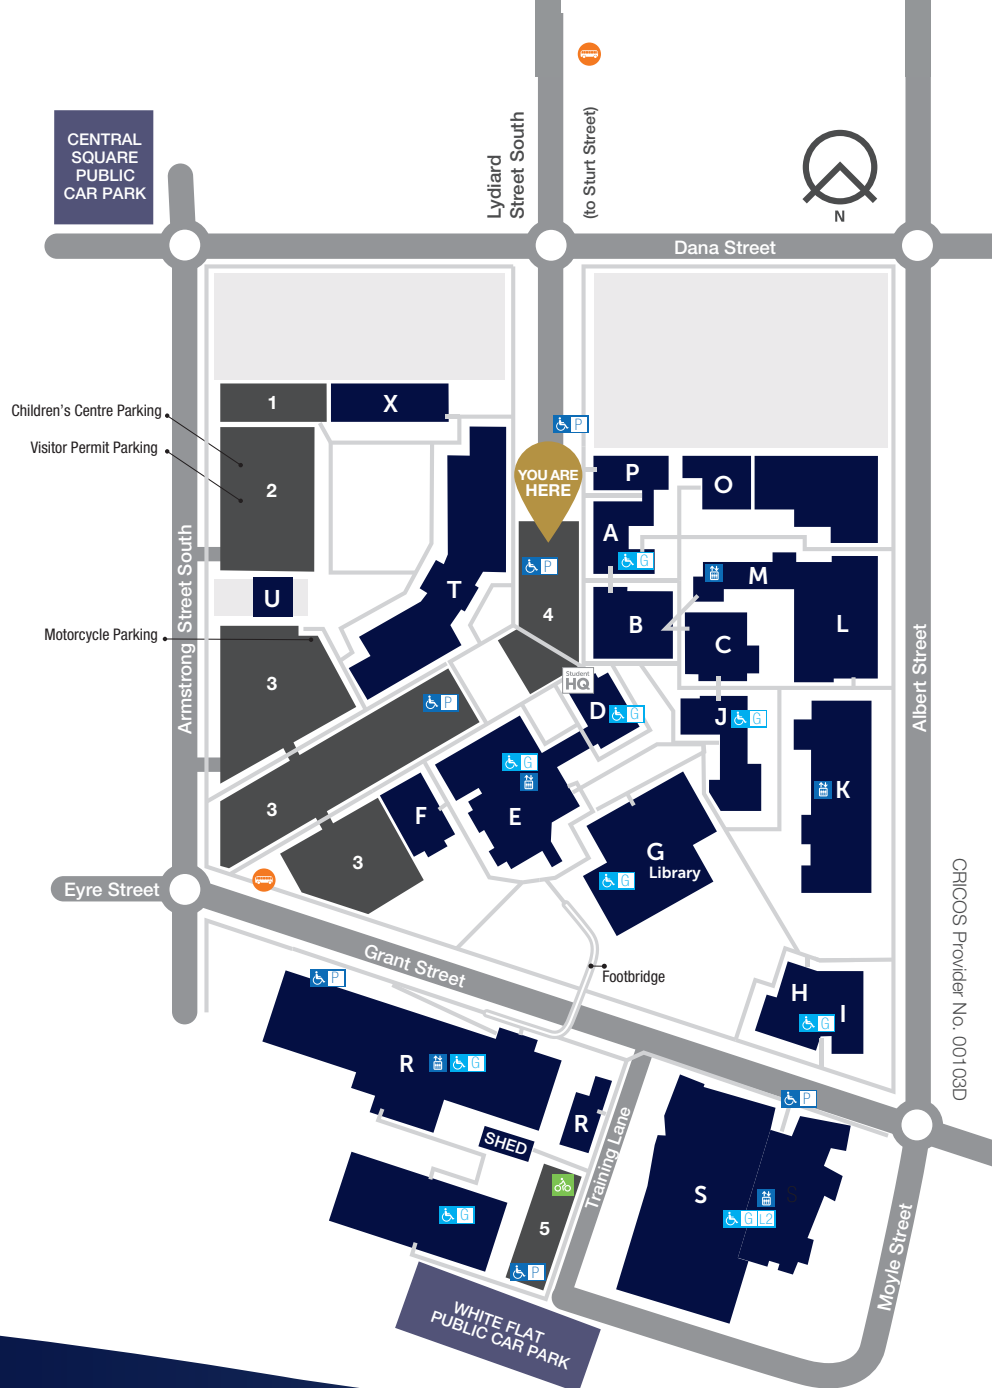

Legend

- Buildings
- Roads
- Car Park Number
  (Restrictions may apply)
- Disability Car Spaces
- Pathway/Route
- Student HQ
- Disability Access Toilet (Level)
- Lift
- Bike Parking
- Bus Stop
- For disability access assistance call 5327 9470
- All Federation University Australia Campuses are Smoke-free

Find out more about our history in education at
Federation.edu.au