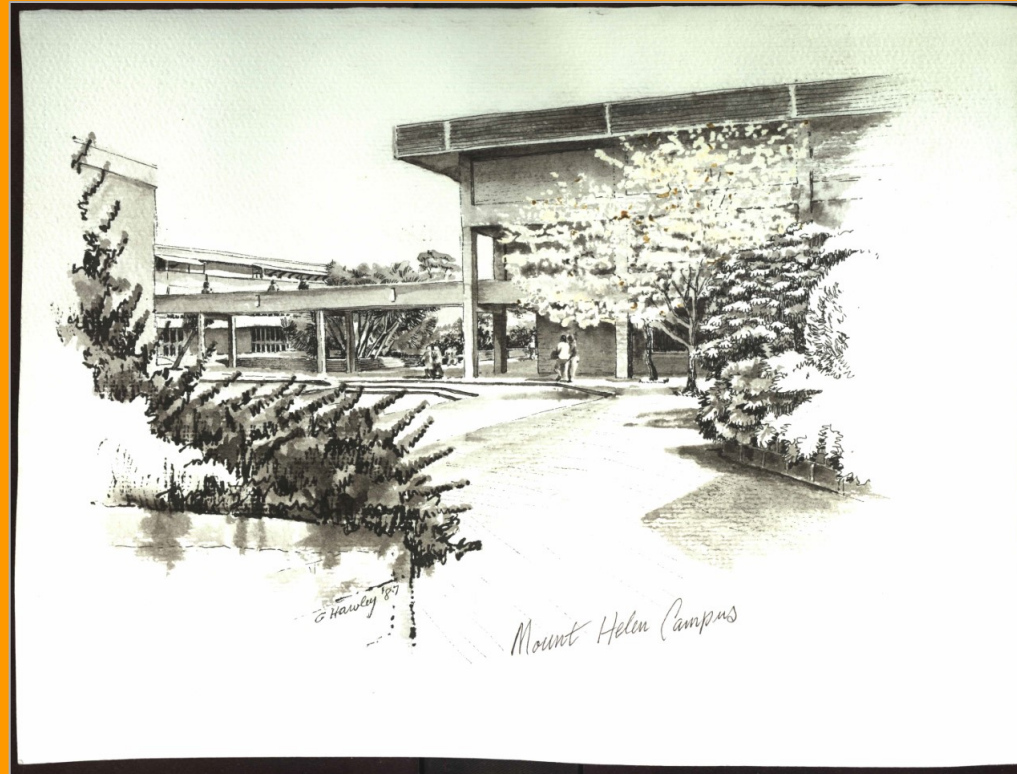

50th Anniversary of Mount Helen Library

Curated by Lucie Akers & Clare Gervasoni

Mt Helen Campus, 1987

Artist Graham Hawley

Federation University Historical Collection (CC BY-NC-SA 3.0)

This presentation is for personal use of event participants, not for further communication or posting online.