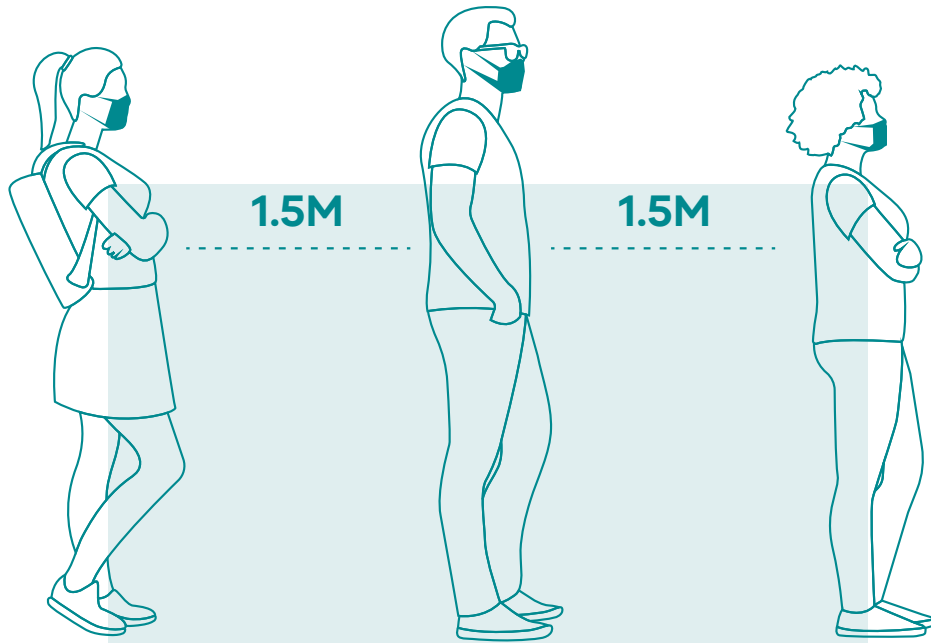

Safety requirements are now in place

PLEASE
KEEP 1.5M APART
WHILE YOU WAIT

And avoid moving seats and
tables closer to each other.

STAY SAFE
STAY OPEN

Keep up to date at [CORONAVIRUS.vic.gov.au](https://www.coronavirus.vic.gov.au)