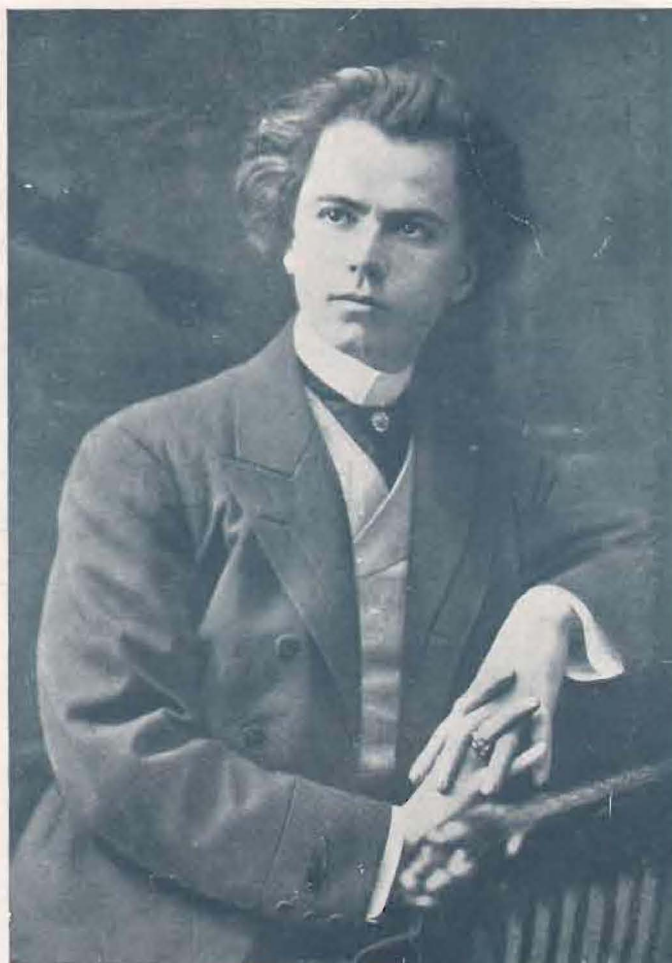

ROYAL PRINCESS THEATRE.

KUBELIK Programme

TUESDAY, JUNE 2nd, 1908.

Under the Sole Management of
FRANK BUCKINGHAM.

PROGRAMME.

- (a) Prelude *Rachmaninoff*
(b) Marche des Mains *Grieg*
(c) Waltz G Flat *Chopin*