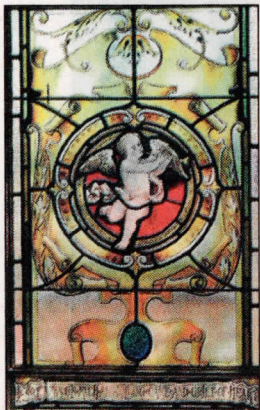

# Fortuna details

Fortuna Glimpses number 36 provides a selection of interior and exterior views of some of Fortuna's unique architectural and decorative features, by Lansell descendant, **JULIAN PROWD.**

Next week: Lost and Found

**POMPEII FOUNTAIN:** From left: Boy on pillar, fountain detail, Pompeii fountain Neptune and lion's head.

**EXQUISITE:** Stained glass from the music room, left, and ornate plaster moulding, right.