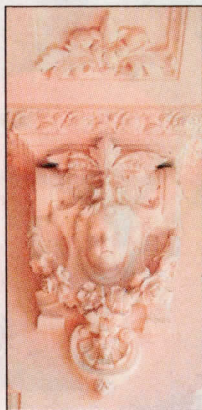

# Fortuna details

Fortuna Glimpses number 36 provides a selection of interior and exterior views of some of Fortuna's unique architectural and decorative features, by Lansell descendant, **JULIAN PROWD.**

Next week: Lost and Found

**POMPEII FOUNTAIN:** From left: Boy on pillar, fountain detail, Pompeii fountain Neptune and lion's head.

**EXQUISITE:** Stained glass from the music room, left, and ornate plaster moulding, right.