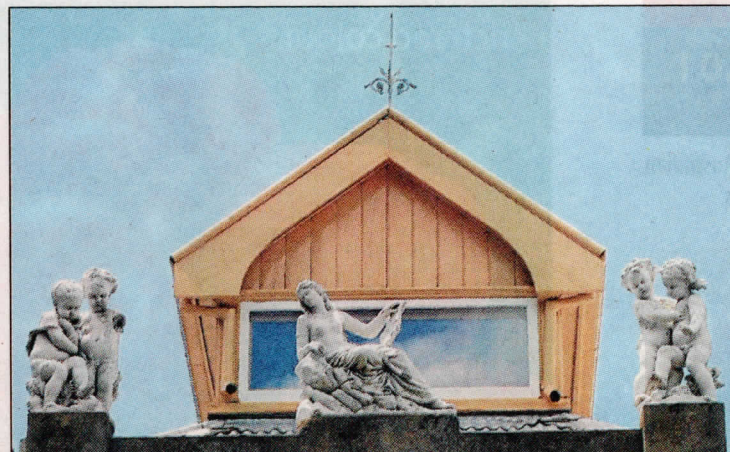

# Fortuna details

Fortuna Glimpses number 36 provides a selection of interior and exterior views of some of Fortuna's unique architectural and decorative features, by Lansell descendant, **JULIAN PROWD.**

Next week: Lost and Found

**POMPEII FOUNTAIN:** From left: Boy on pillar, fountain detail, Pompeii fountain Neptune and lion's head.

**EXQUISITE:** Stained glass from the music room, left, and ornate plaster moulding, right.

**TIMELESS APPEAL:** Rooftop putti.

**UNIQUE:** Etched and ruby glass panels on the conservatory.