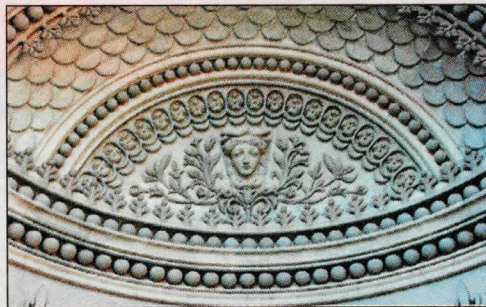

Next week: Lost and Found

**POMPEII FOUNTAIN:** From left: Boy on pillar, fountain detail, Pompeii fountain Neptune and lion's head.

**EXQUISITE:** Stained glass from the music room, left, and ornate plaster moulding, right.