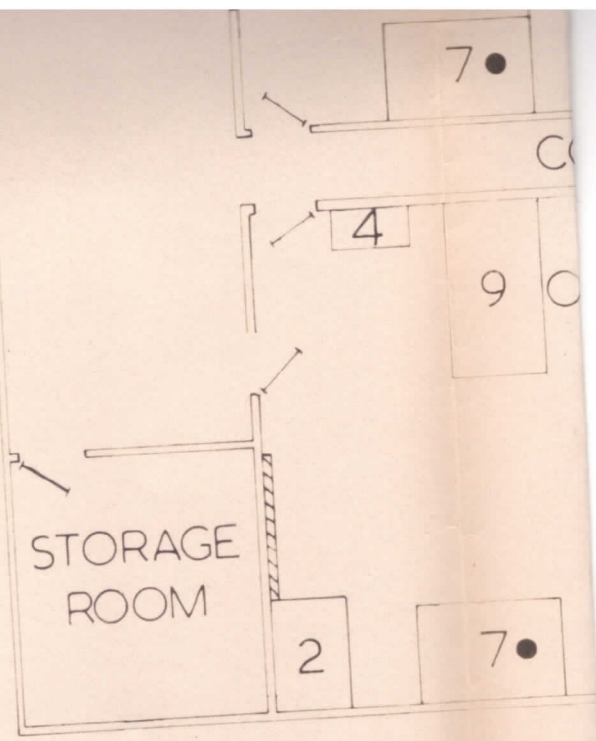

FLAT TOP
OFFICE

- 1. DESK FLAT TOP
- 2. TABLE OFFICE
- 3. TABLE LITHO LAYOUT (wood)
- 4. CABINET STORAGE STEEL
- 5. FILING CABINET STEEL (2 drawers)
- 6. FILING CABINET STEEL (4 drawers)
- 7. CABINET MAP LAYOUT UTILITY STORAGE (6 drawers) ●-x2
- 8. PLOTTING TABLE PHOTOGRAPHIC FILM ILLUMINATED (wooden frame)
- 9. PLOTTING TABLE PHOTOGRAPHIC FILM ILLUMINATED (steel frame)
- 10. LOCKER PERSONAL STORAGE STEEL
- CHAIR ROTARY
- CHAIR ROTARY DRAUGHTSMAN
- ▨ PLANNING BOARD
- h HEATER

8 inch = 1 foot

DET ARMY SURVEY REGIMENT	
AIR CHARTING TROOP	
Drawn: Cpl New	30 Apr 82
PROPOSED FURNITURE LAYOUT	