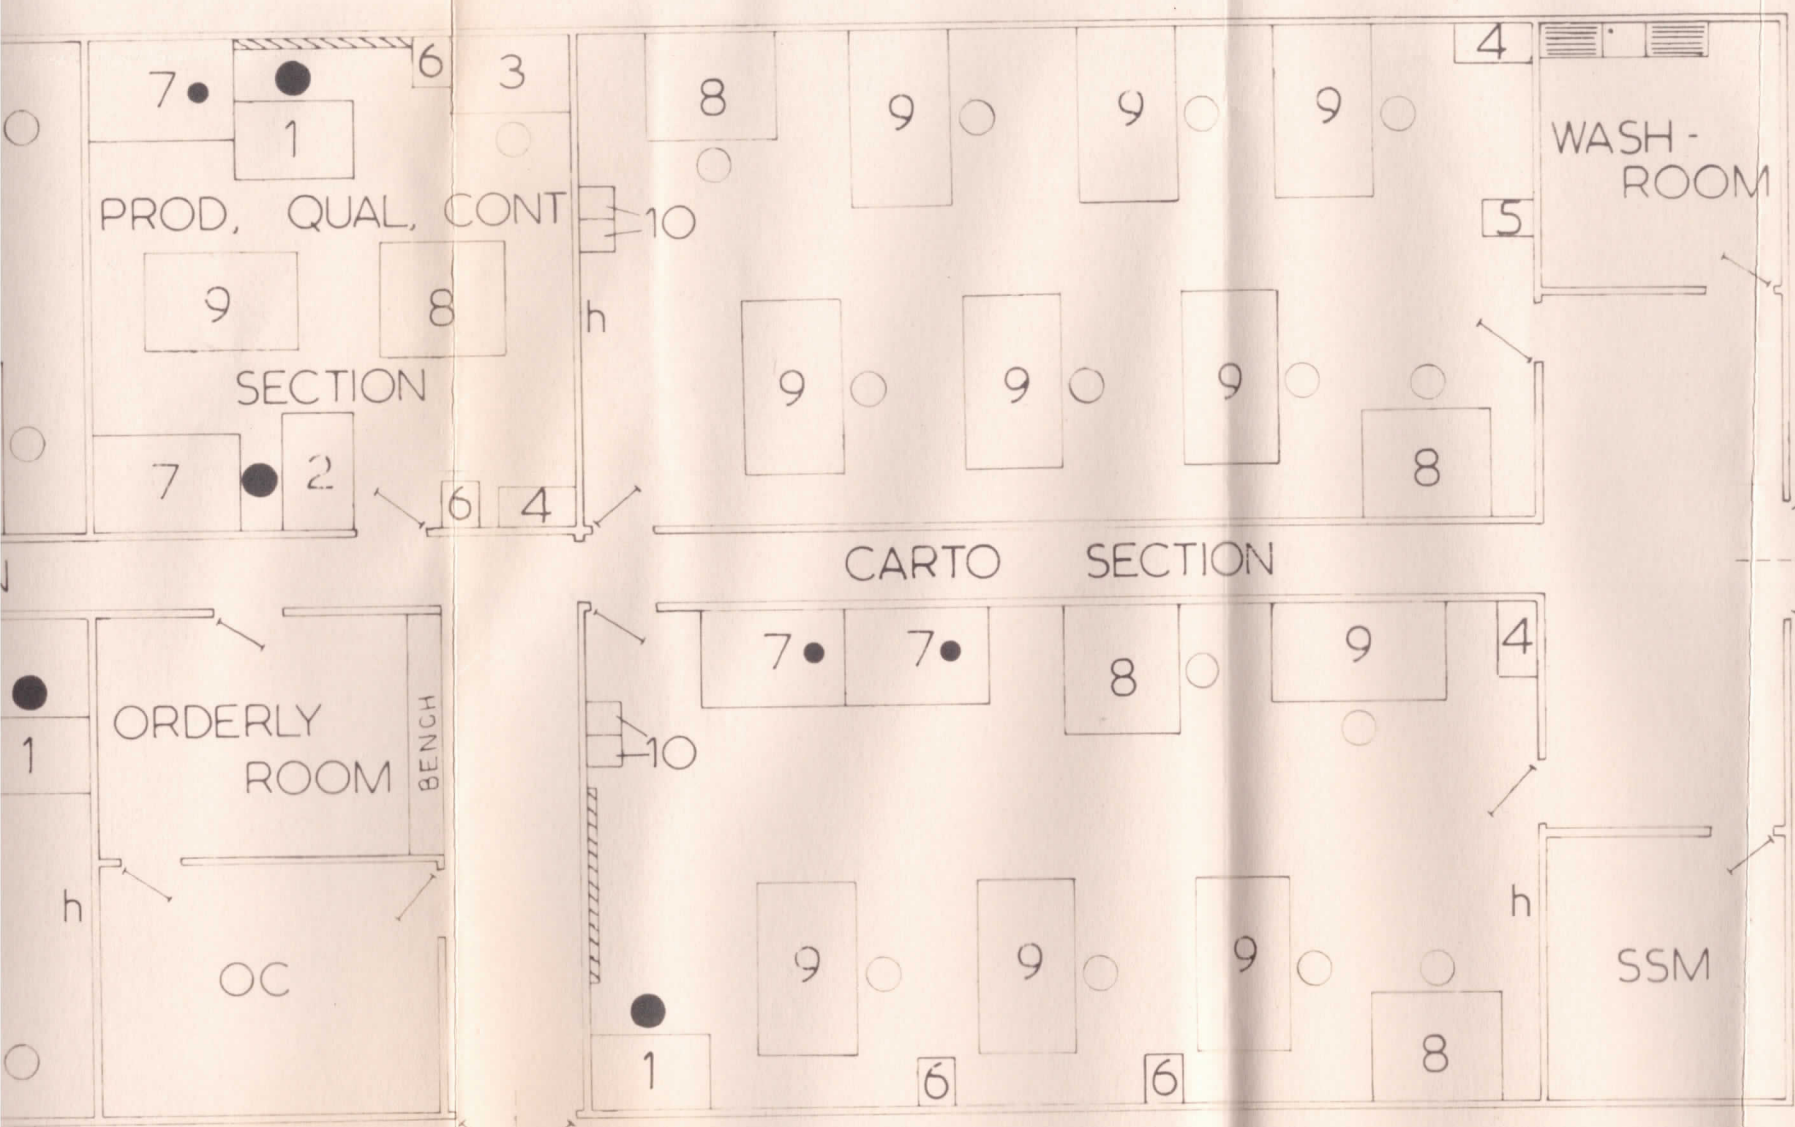

FLAT TOP
OFFICE

- 1. DESK FLAT TOP
- 2. TABLE OFFICE
- 3. TABLE LITHO LAYOUT (wood)
- 4. CABINET STORAGE STEEL
- 5. FILING CABINET STEEL (2 drawers)
- 6. FILING CABINET STEEL (4 drawers)
- 7. CABINET MAP LAYOUT UTILITY STORAGE (6 drawers) ●-x2
- 8. PLOTTING TABLE PHOTOGRAPHIC FILM ILLUMINATED (wooden frame)
- 9. PLOTTING TABLE PHOTOGRAPHIC FILM ILLUMINATED (steel frame)
- 10. LOCKER PERSONAL STORAGE STEEL
- CHAIR ROTARY
- CHAIR ROTARY DRAUGHTSMAN
- ▨ PLANNING BOARD
- h HEATER

8 inch = 1 foot

DET ARMY SURVEY REGIMENT	
AIR CHARTING TROOP	
Drawn: Cpl New	30 Apr 82
PROPOSED FURNITURE LAYOUT	