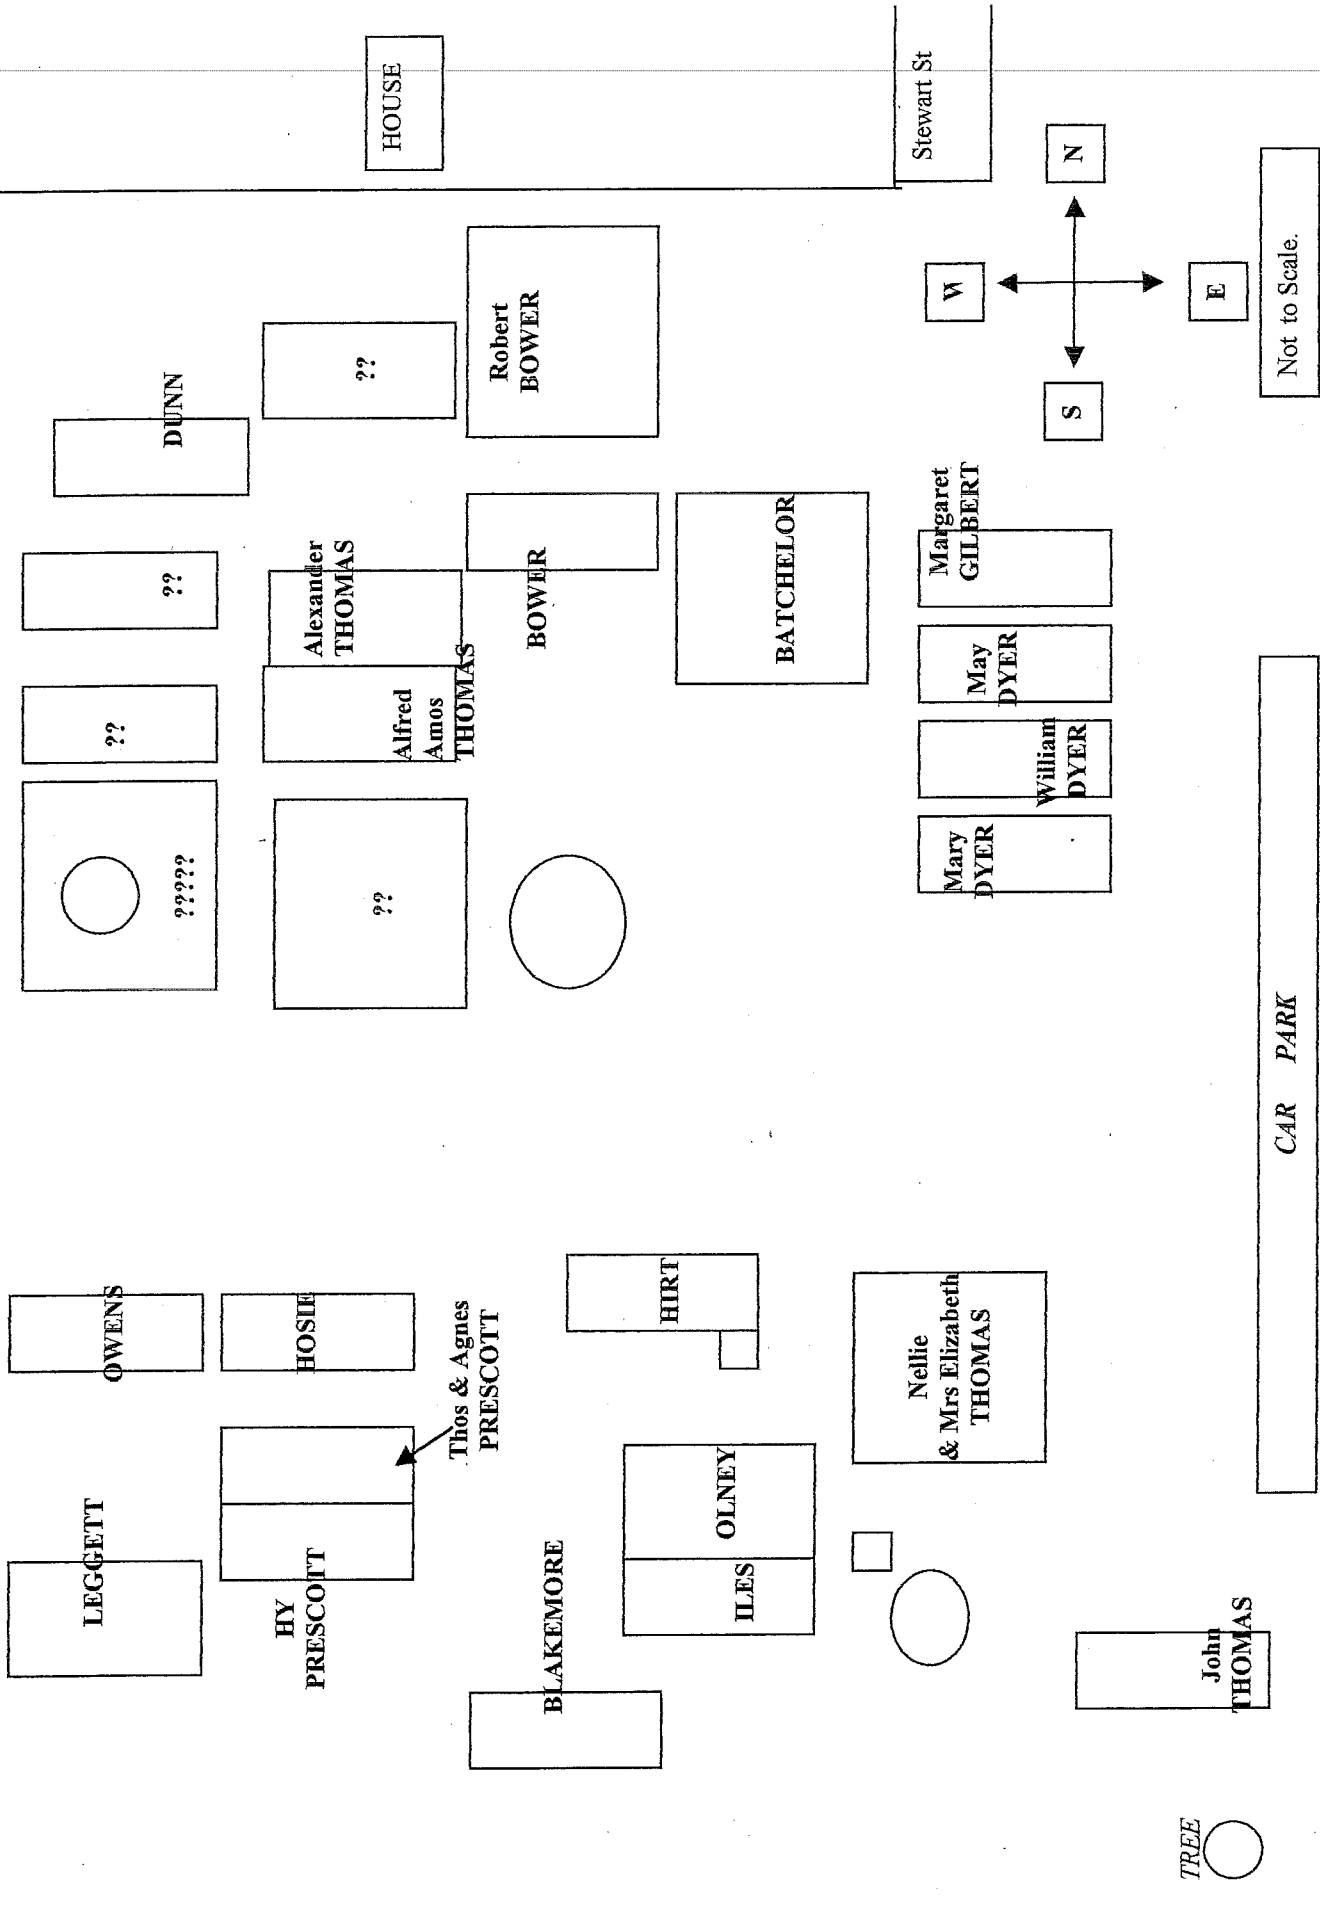

WESLEYAN CEMETERY 1855 - 1955

GRUTZNER grave is beside fire hydrant
Near S W Boundary.

There is more land west of these graves

Post

Trees

SCHOOL GROUND

Not to Scale.

CAR PARK

TREE