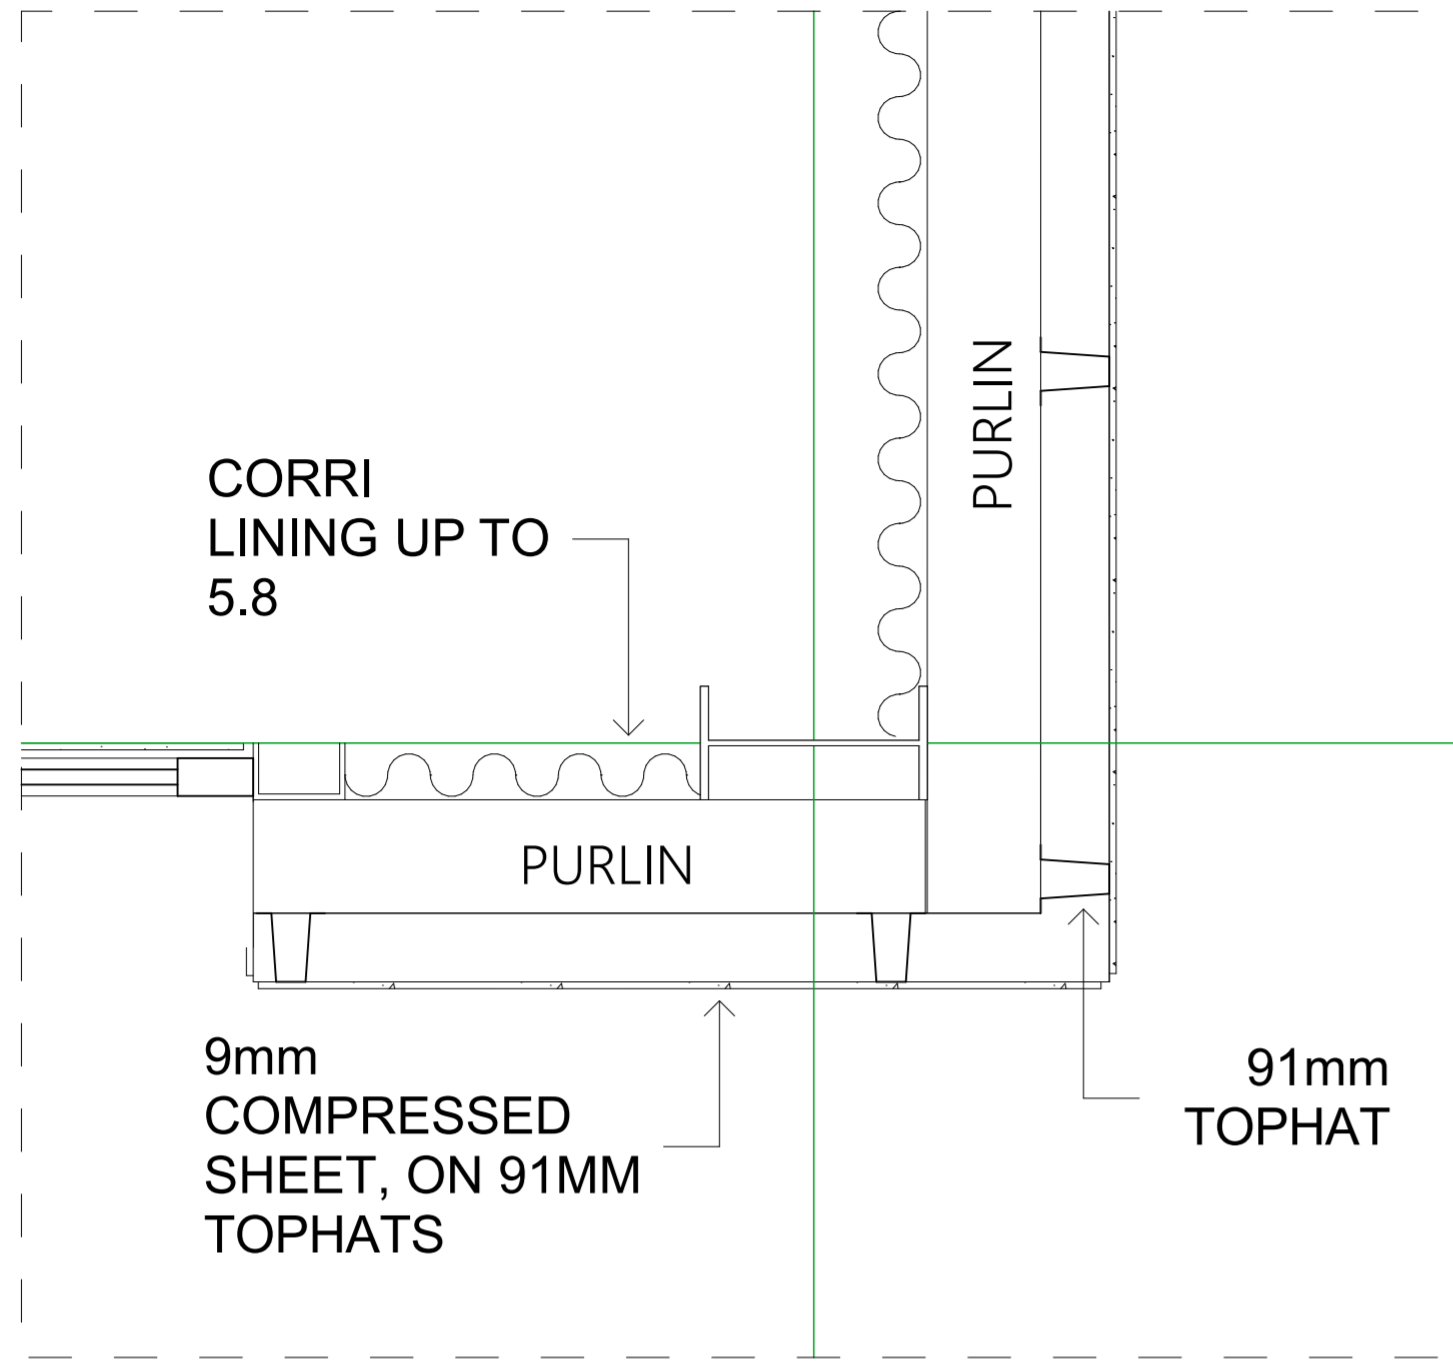

SITE - Existing
1:500

THE PROPOSED MUSEUM AS SEEN FROM GILLIES STREET

THE PROPOSED FROM THE PARK SHOWING CAFE AND EXISTING

SITE - Proposed
1:500

Detail corner
1:10

WALL CONJUNCTION
1:10

MOULDING DETAIL
1:10