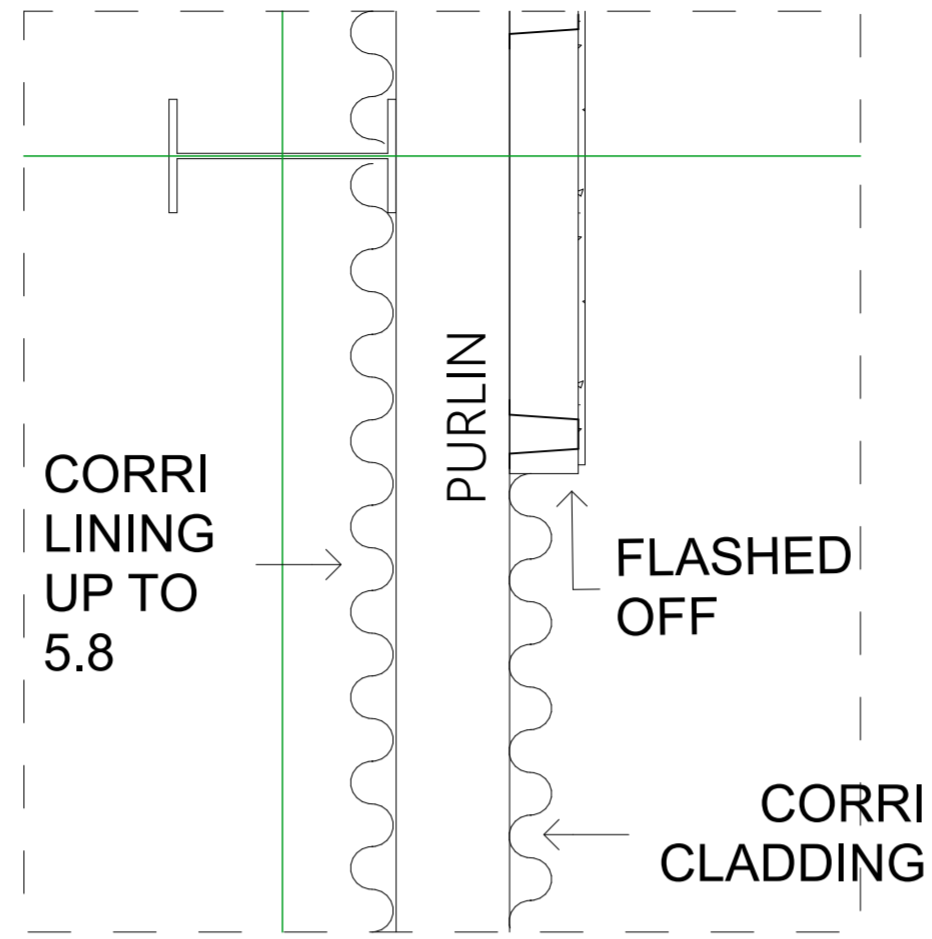

SITE - Existing
1:500

THE PROPOSED MUSEUM AS SEEN FROM GILLIES STREET

THE PROPOSED FROM THE PARK SHOWING CAFE AND EXISTING

SITE - Proposed
1:500

Detail corner
1:10

WALL CONJUNCTION
1:10

MOULDING DETAIL
1:10