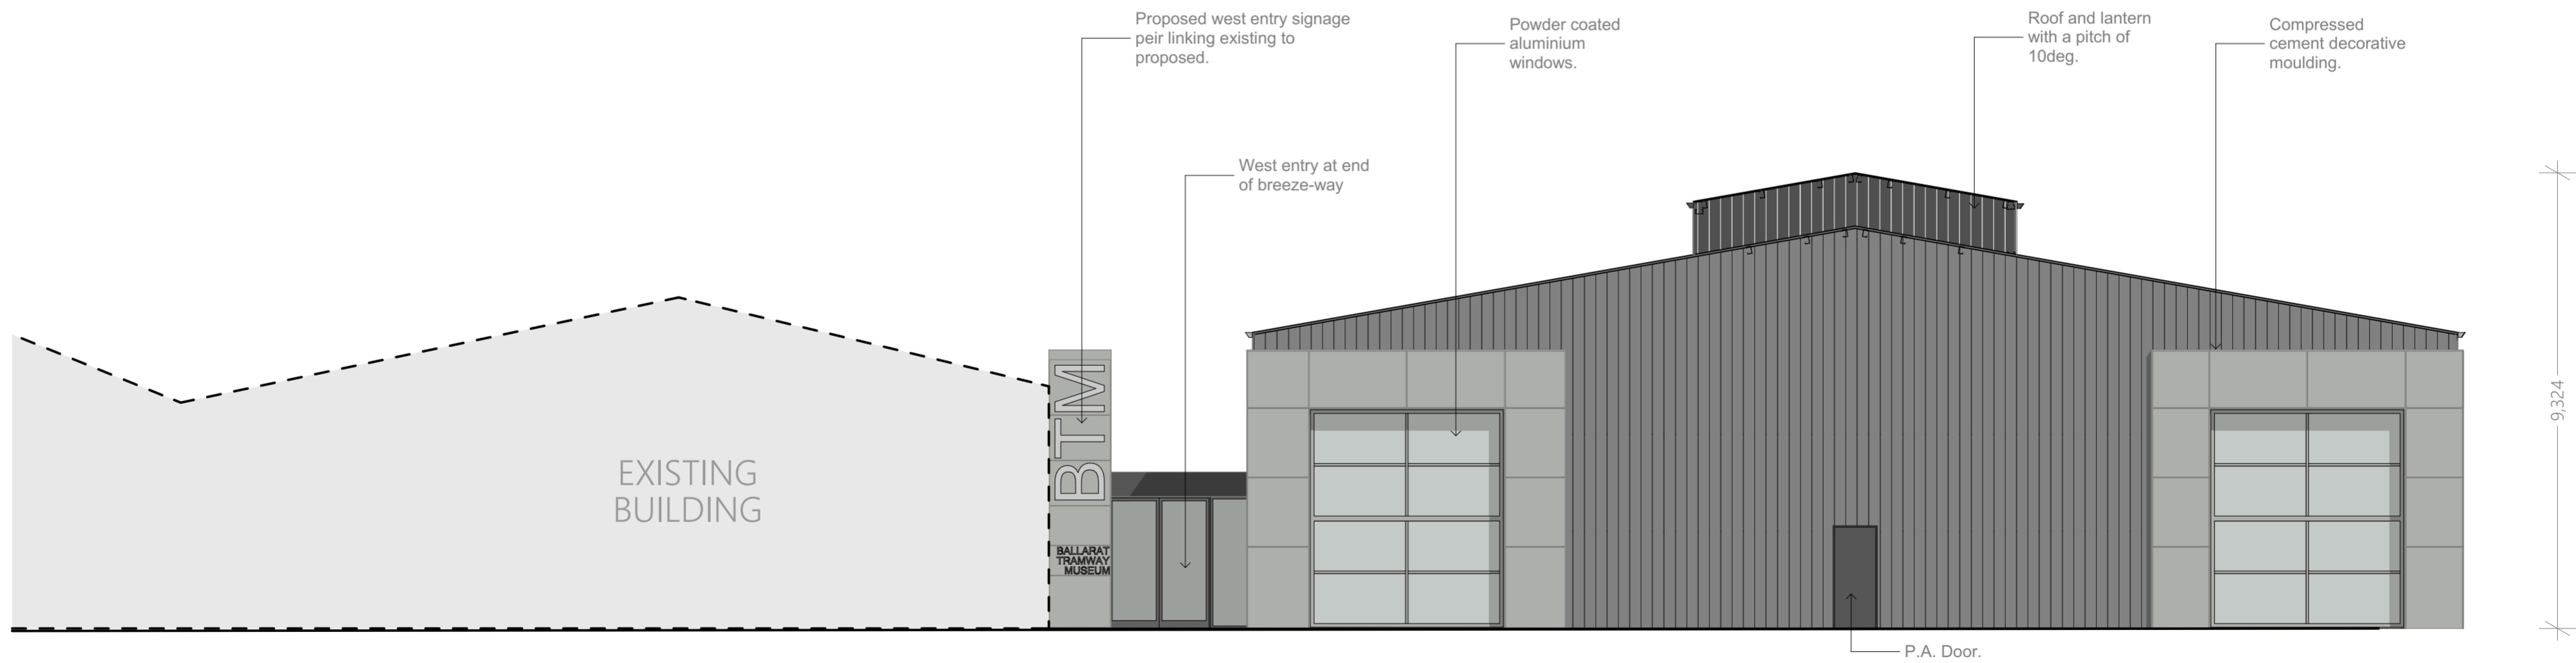

SITE - Existing
1:500

THE PROPOSED MUSEUM AS SEEN FROM GILLIES STREET

THE PROPOSED FROM THE PARK SHOWING CAFE AND EXISTING

SITE - Proposed
1:500

Detail corner
1:10

WALL CONJUNCTION
1:10

MOULDING DETAIL
1:10