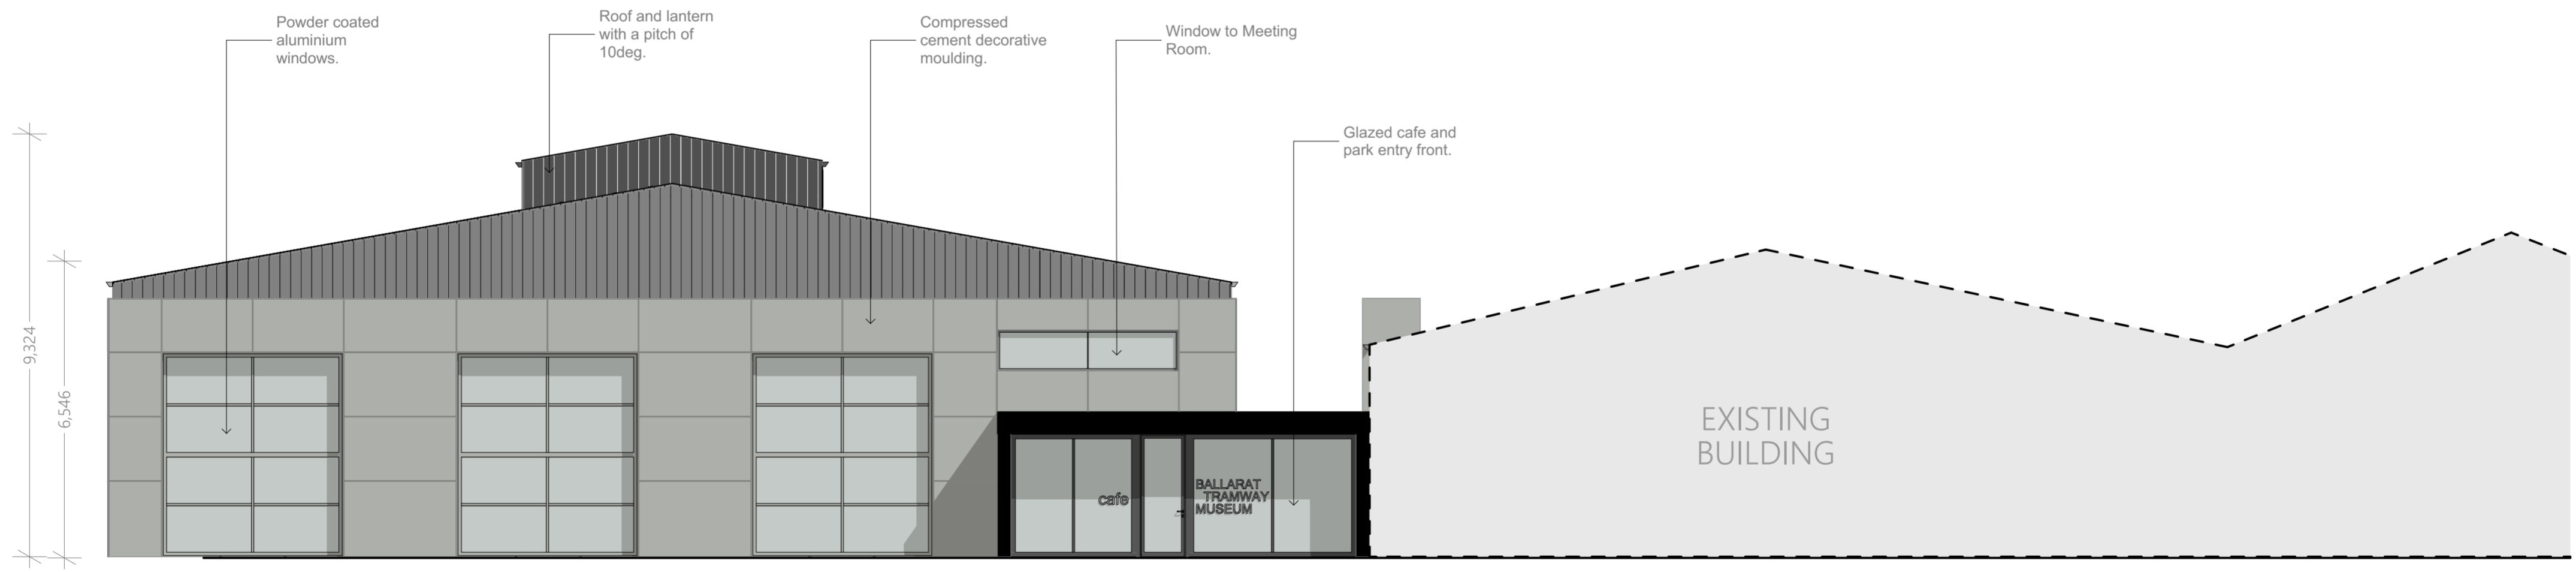

SITE - Existing
1:500

THE PROPOSED MUSEUM AS SEEN FROM GILLIES STREET

THE PROPOSED FROM THE PARK SHOWING CAFE AND EXISTING

SITE - Proposed
1:500

Detail corner
1:10

WALL CONJUNCTION
1:10

MOULDING DETAIL
1:10