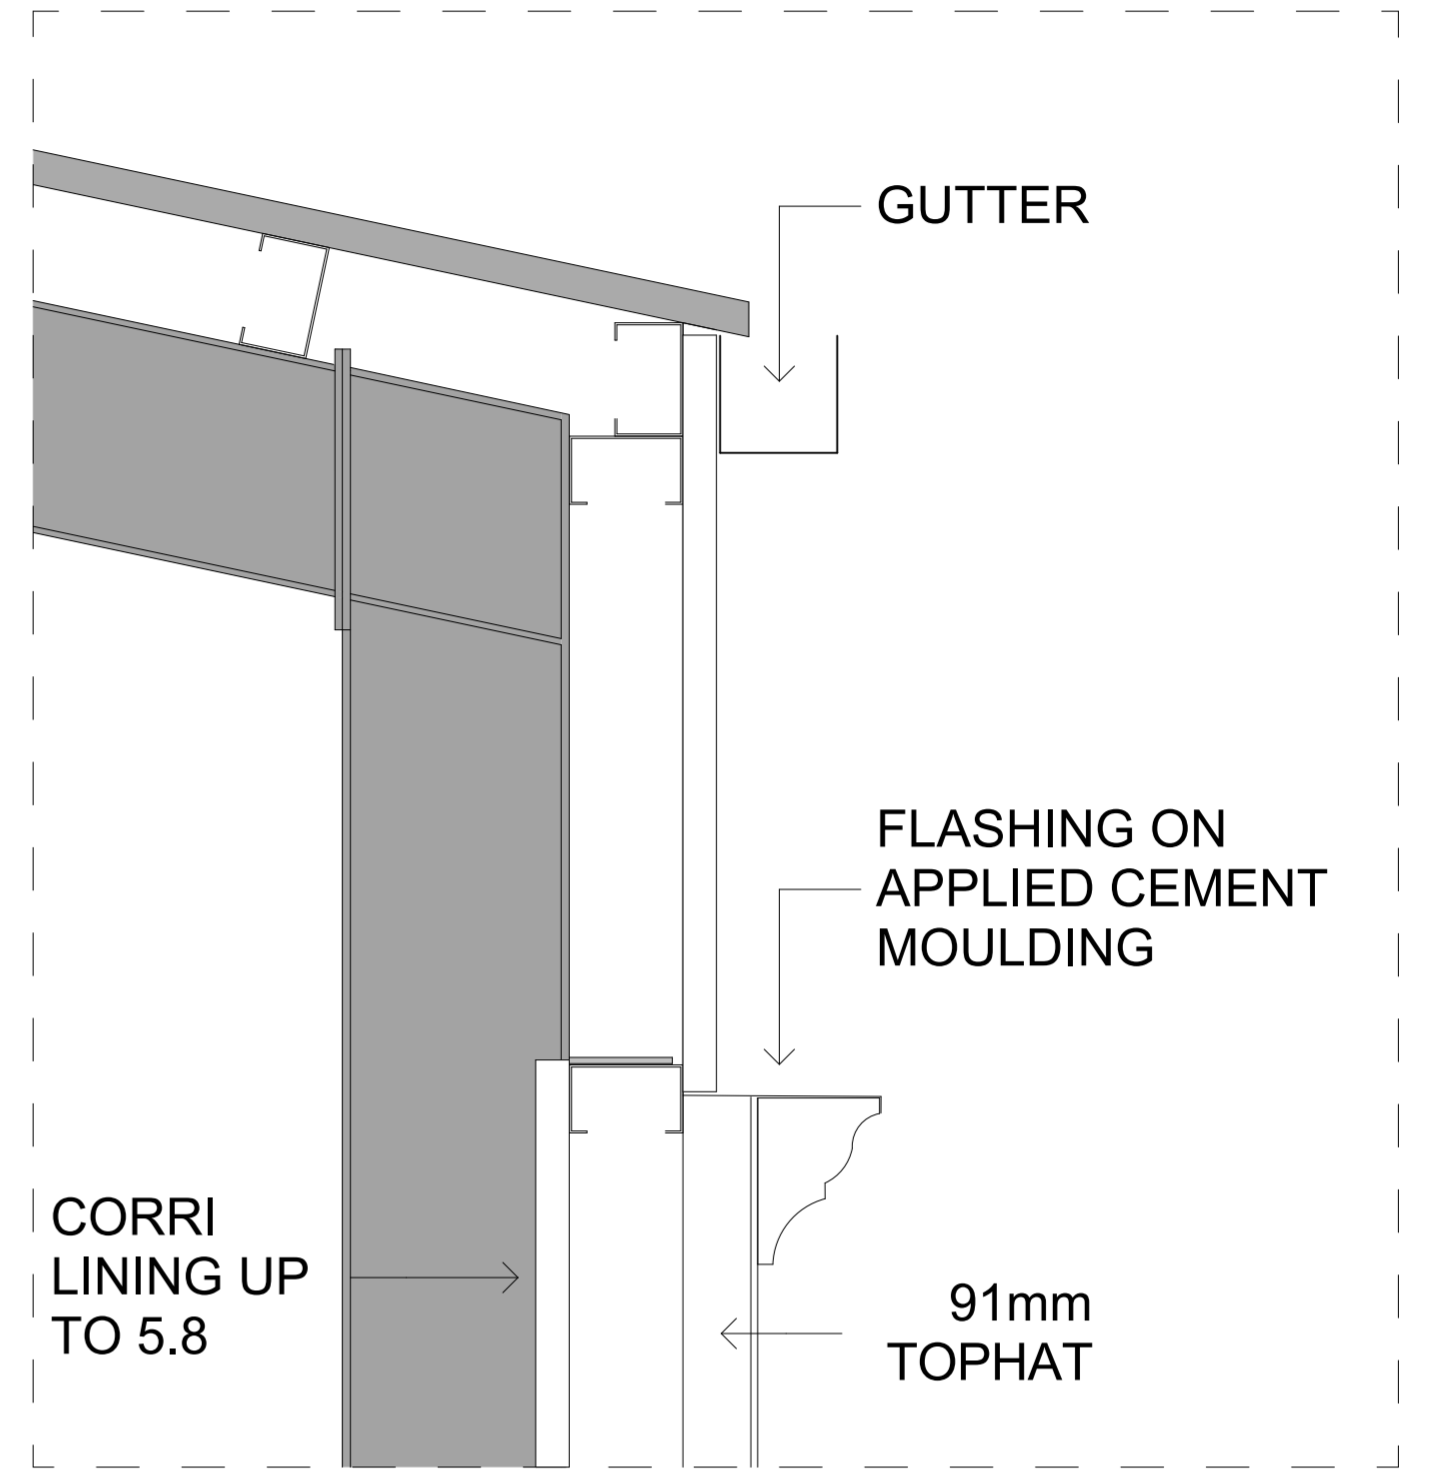

SITE - Existing
1:500

THE PROPOSED MUSEUM AS SEEN FROM GILLIES STREET

THE PROPOSED FROM THE PARK SHOWING CAFE AND EXISTING

SITE - Proposed
1:500

Detail corner
1:10

WALL CONJUNCTION
1:10

MOULDING DETAIL
1:10