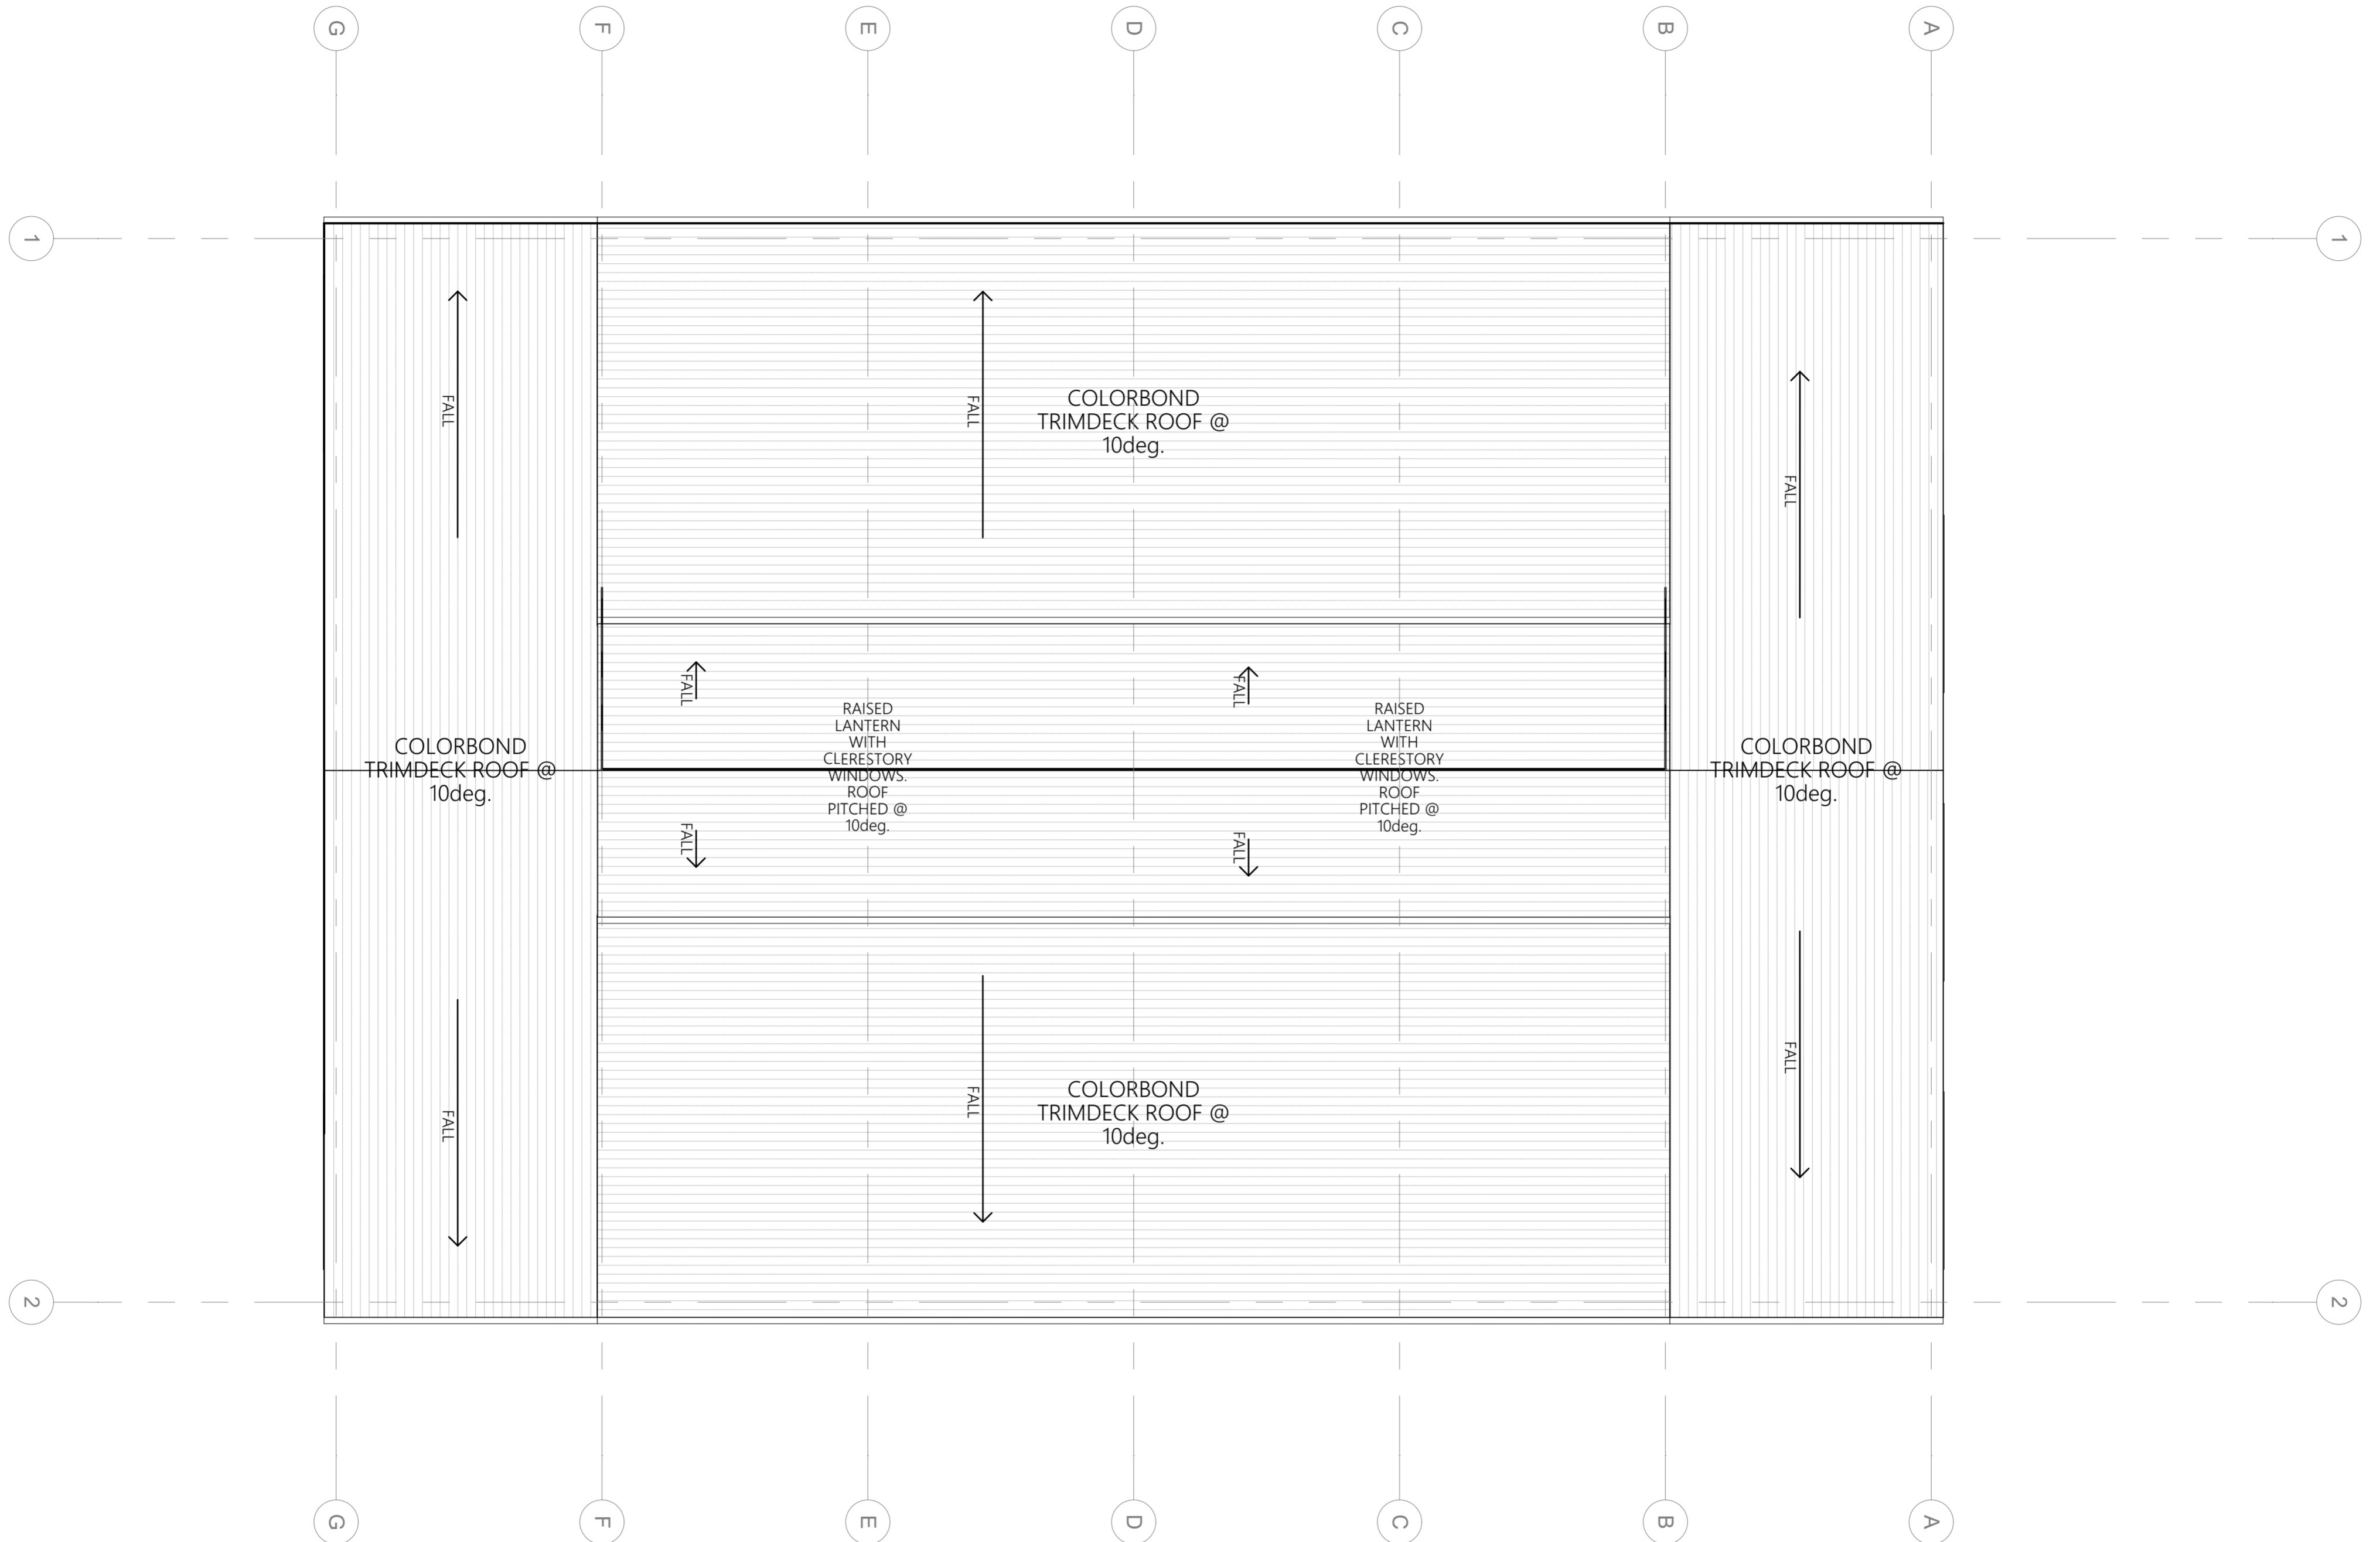

SITE - Existing
1:500

THE PROPOSED MUSEUM AS SEEN FROM GILLIES STREET

THE PROPOSED FROM THE PARK SHOWING CAFE AND EXISTING

SITE - Proposed
1:500

Detail corner
1:10

WALL CONJUNCTION
1:10

MOULDING DETAIL
1:10