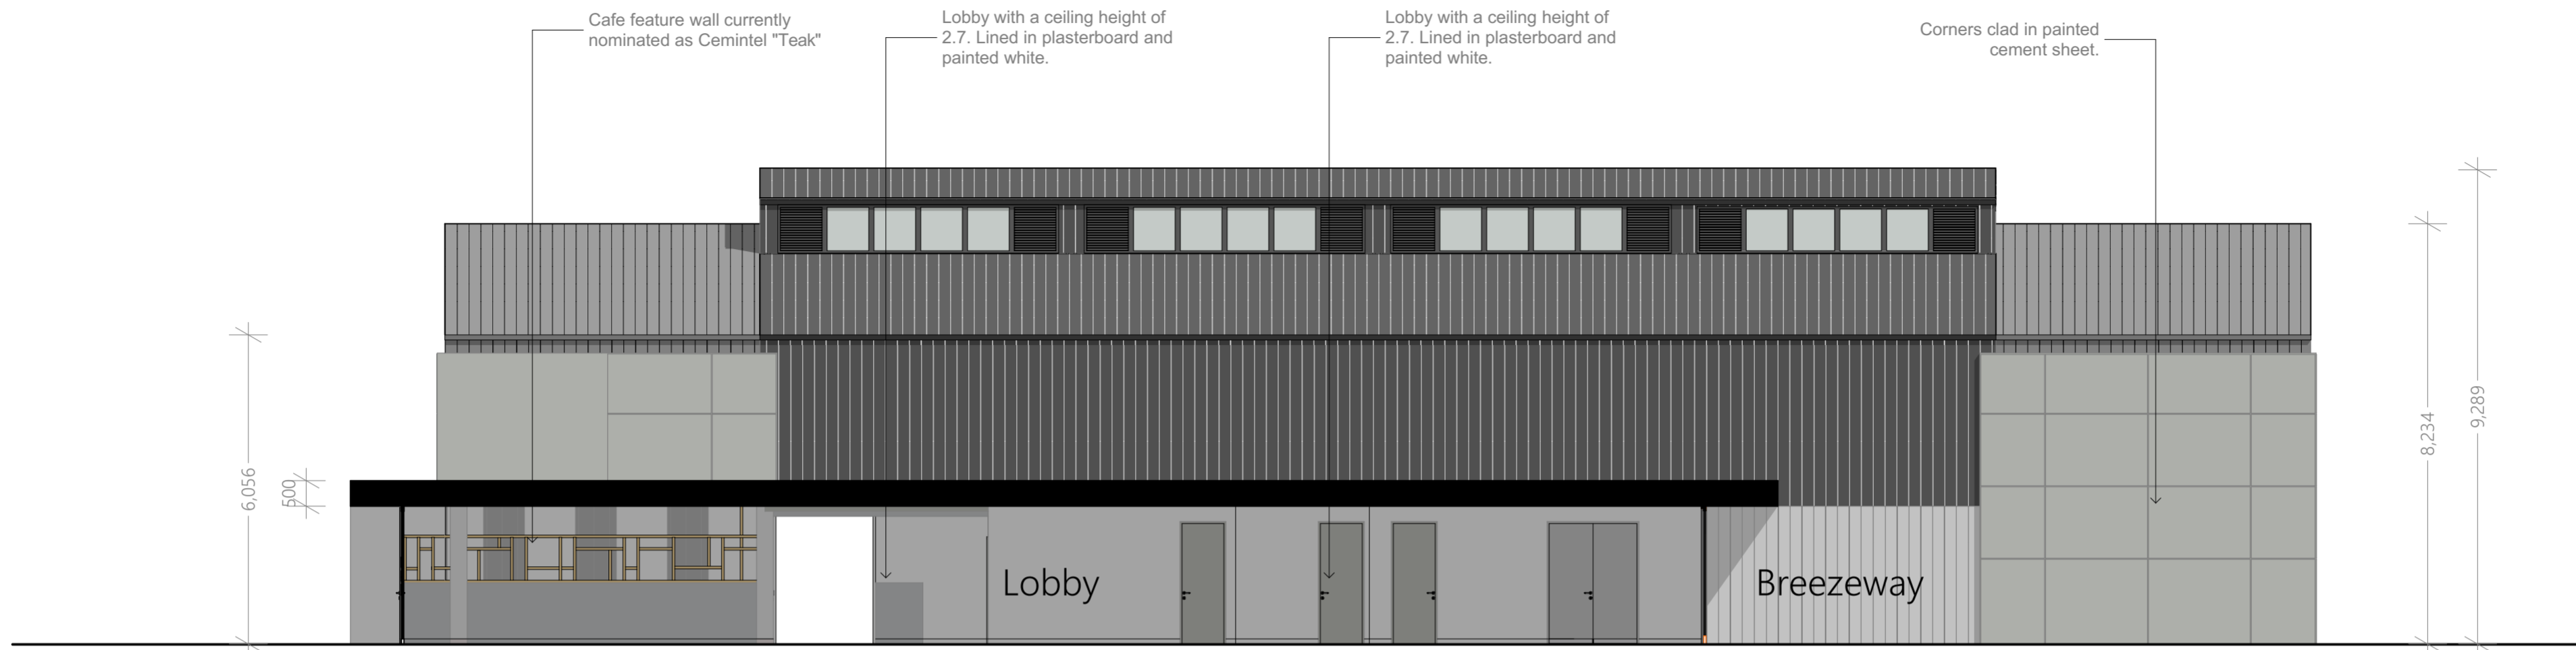

SITE - Existing
1:500

THE PROPOSED MUSEUM AS SEEN FROM GILLIES STREET

THE PROPOSED FROM THE PARK SHOWING CAFE AND EXISTING

SITE - Proposed
1:500

Detail corner
1:10

WALL CONJUNCTION
1:10

MOULDING DETAIL
1:10