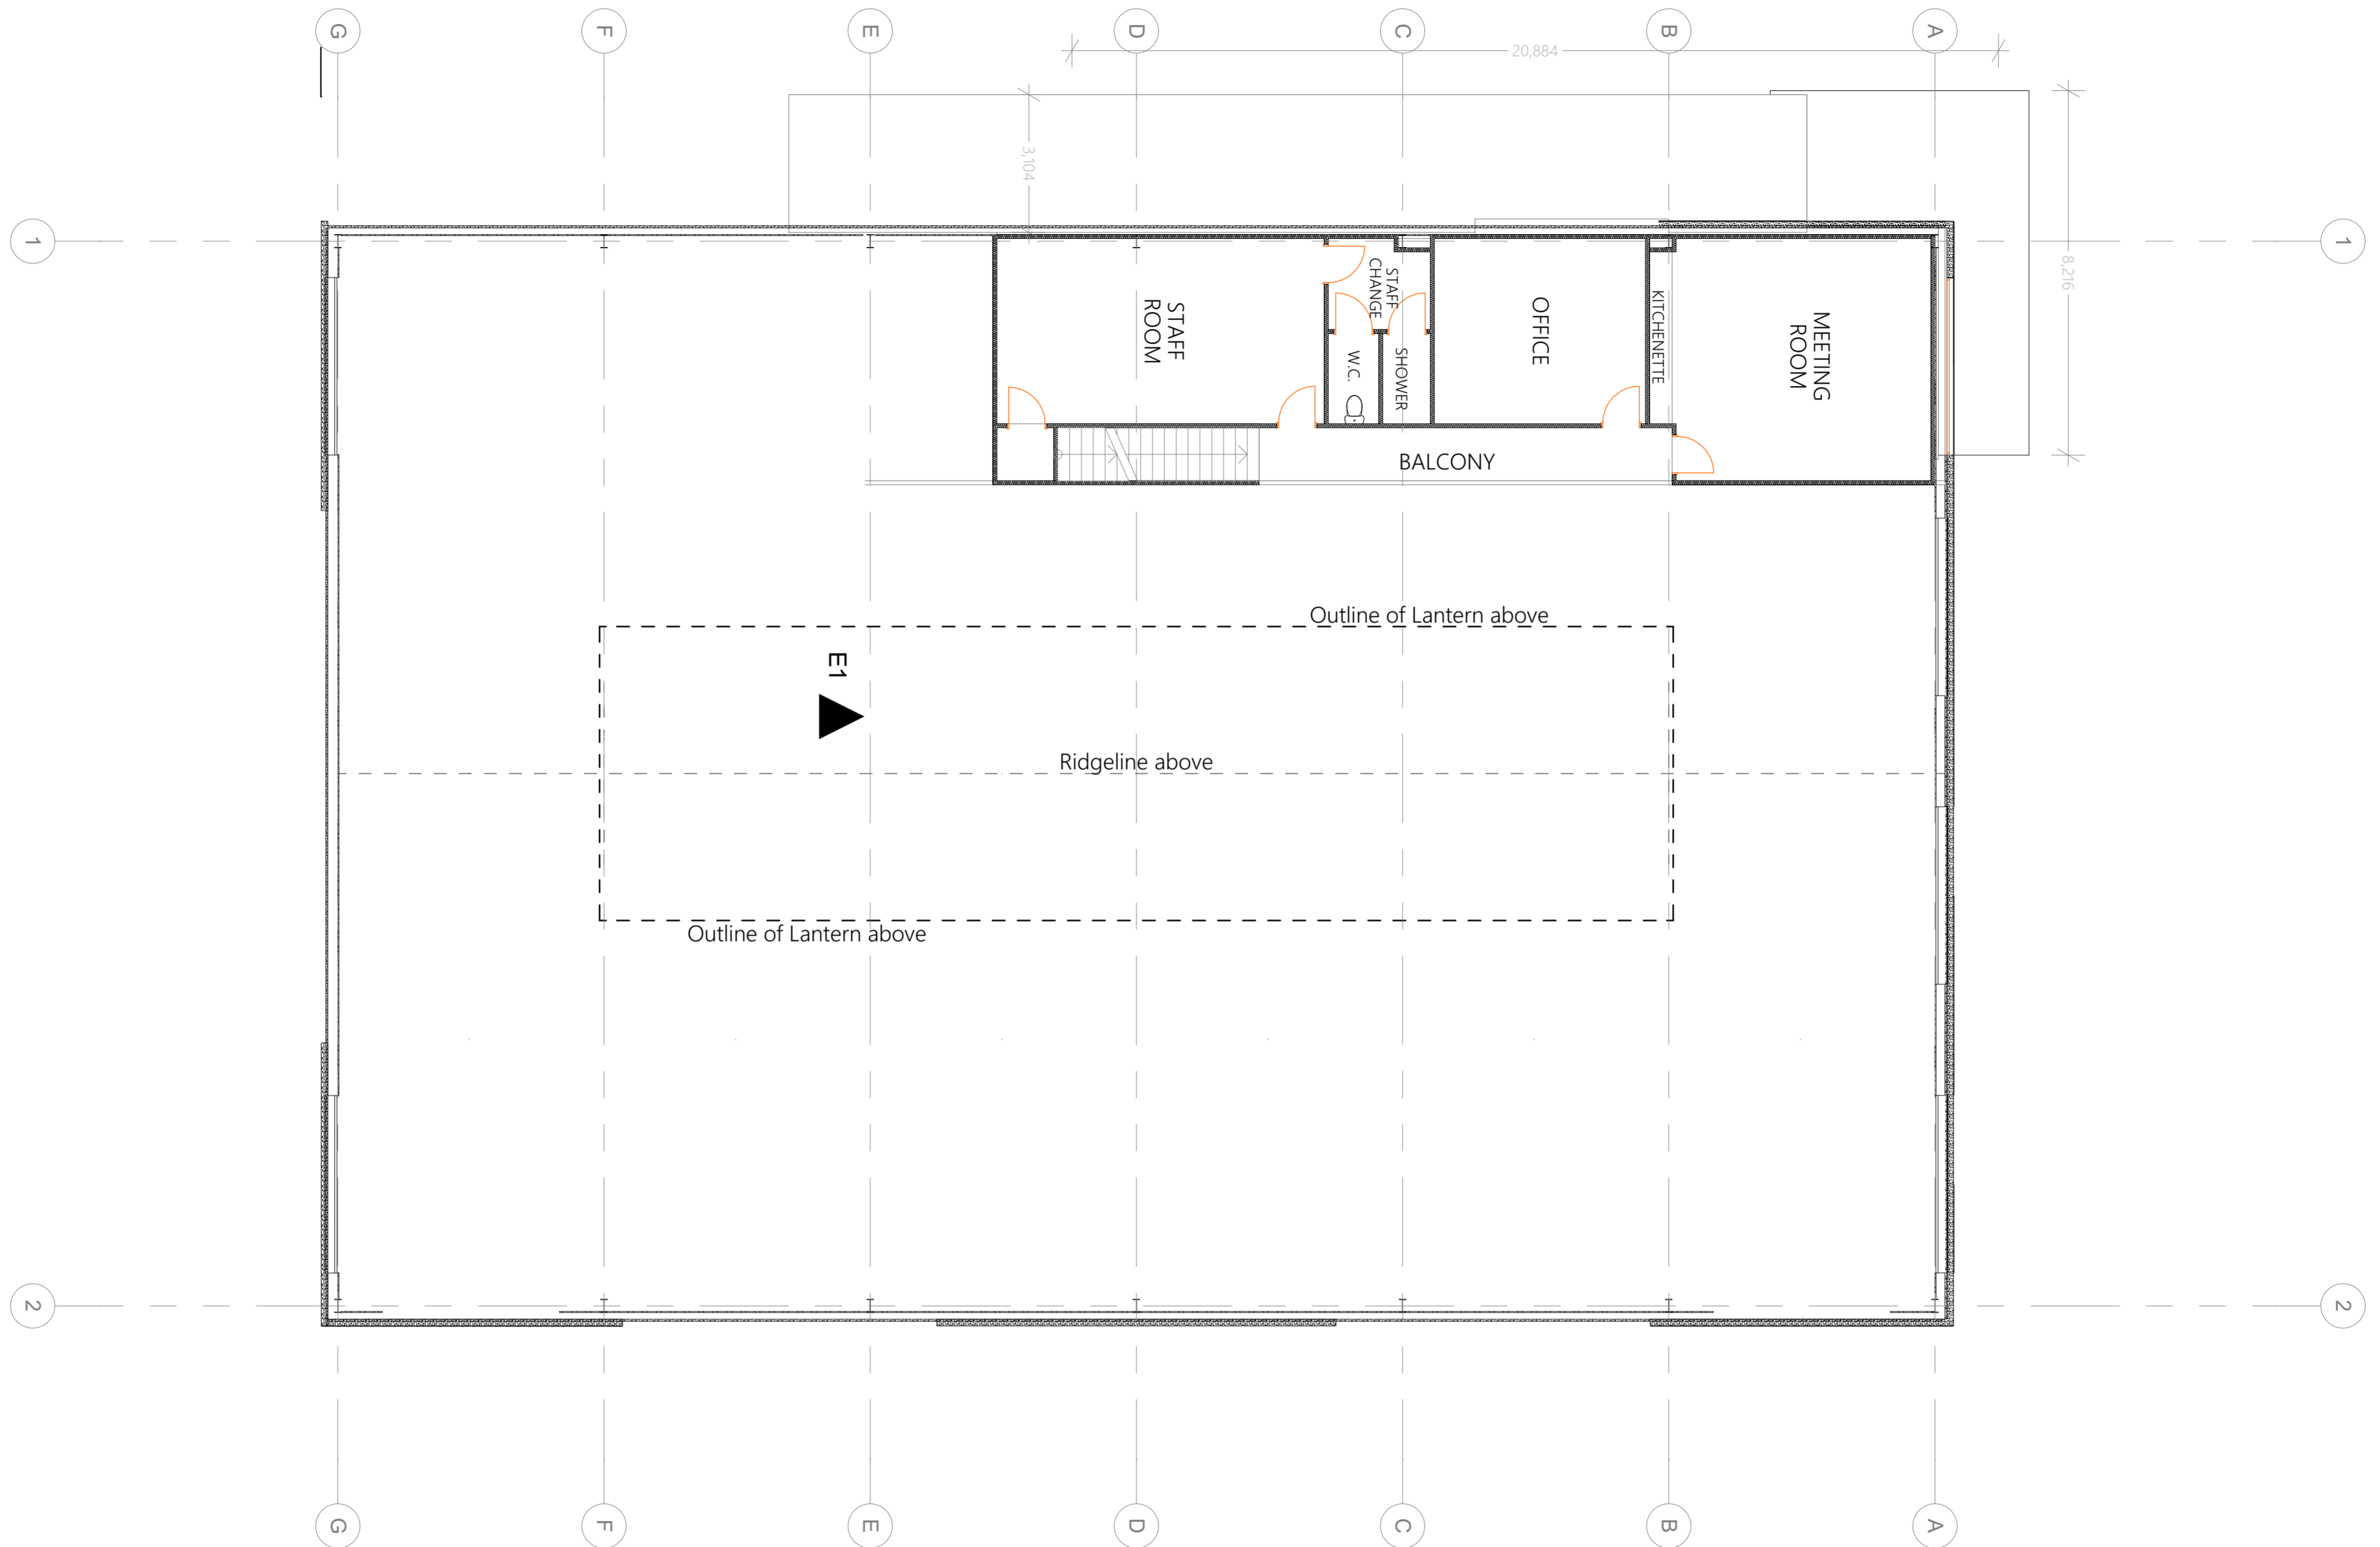

SITE - Existing
1:500

THE PROPOSED MUSEUM AS SEEN FROM GILLIES STREET

THE PROPOSED FROM THE PARK SHOWING CAFE AND EXISTING

SITE - Proposed
1:500

Detail corner
1:10

WALL CONJUNCTION
1:10

MOULDING DETAIL
1:10