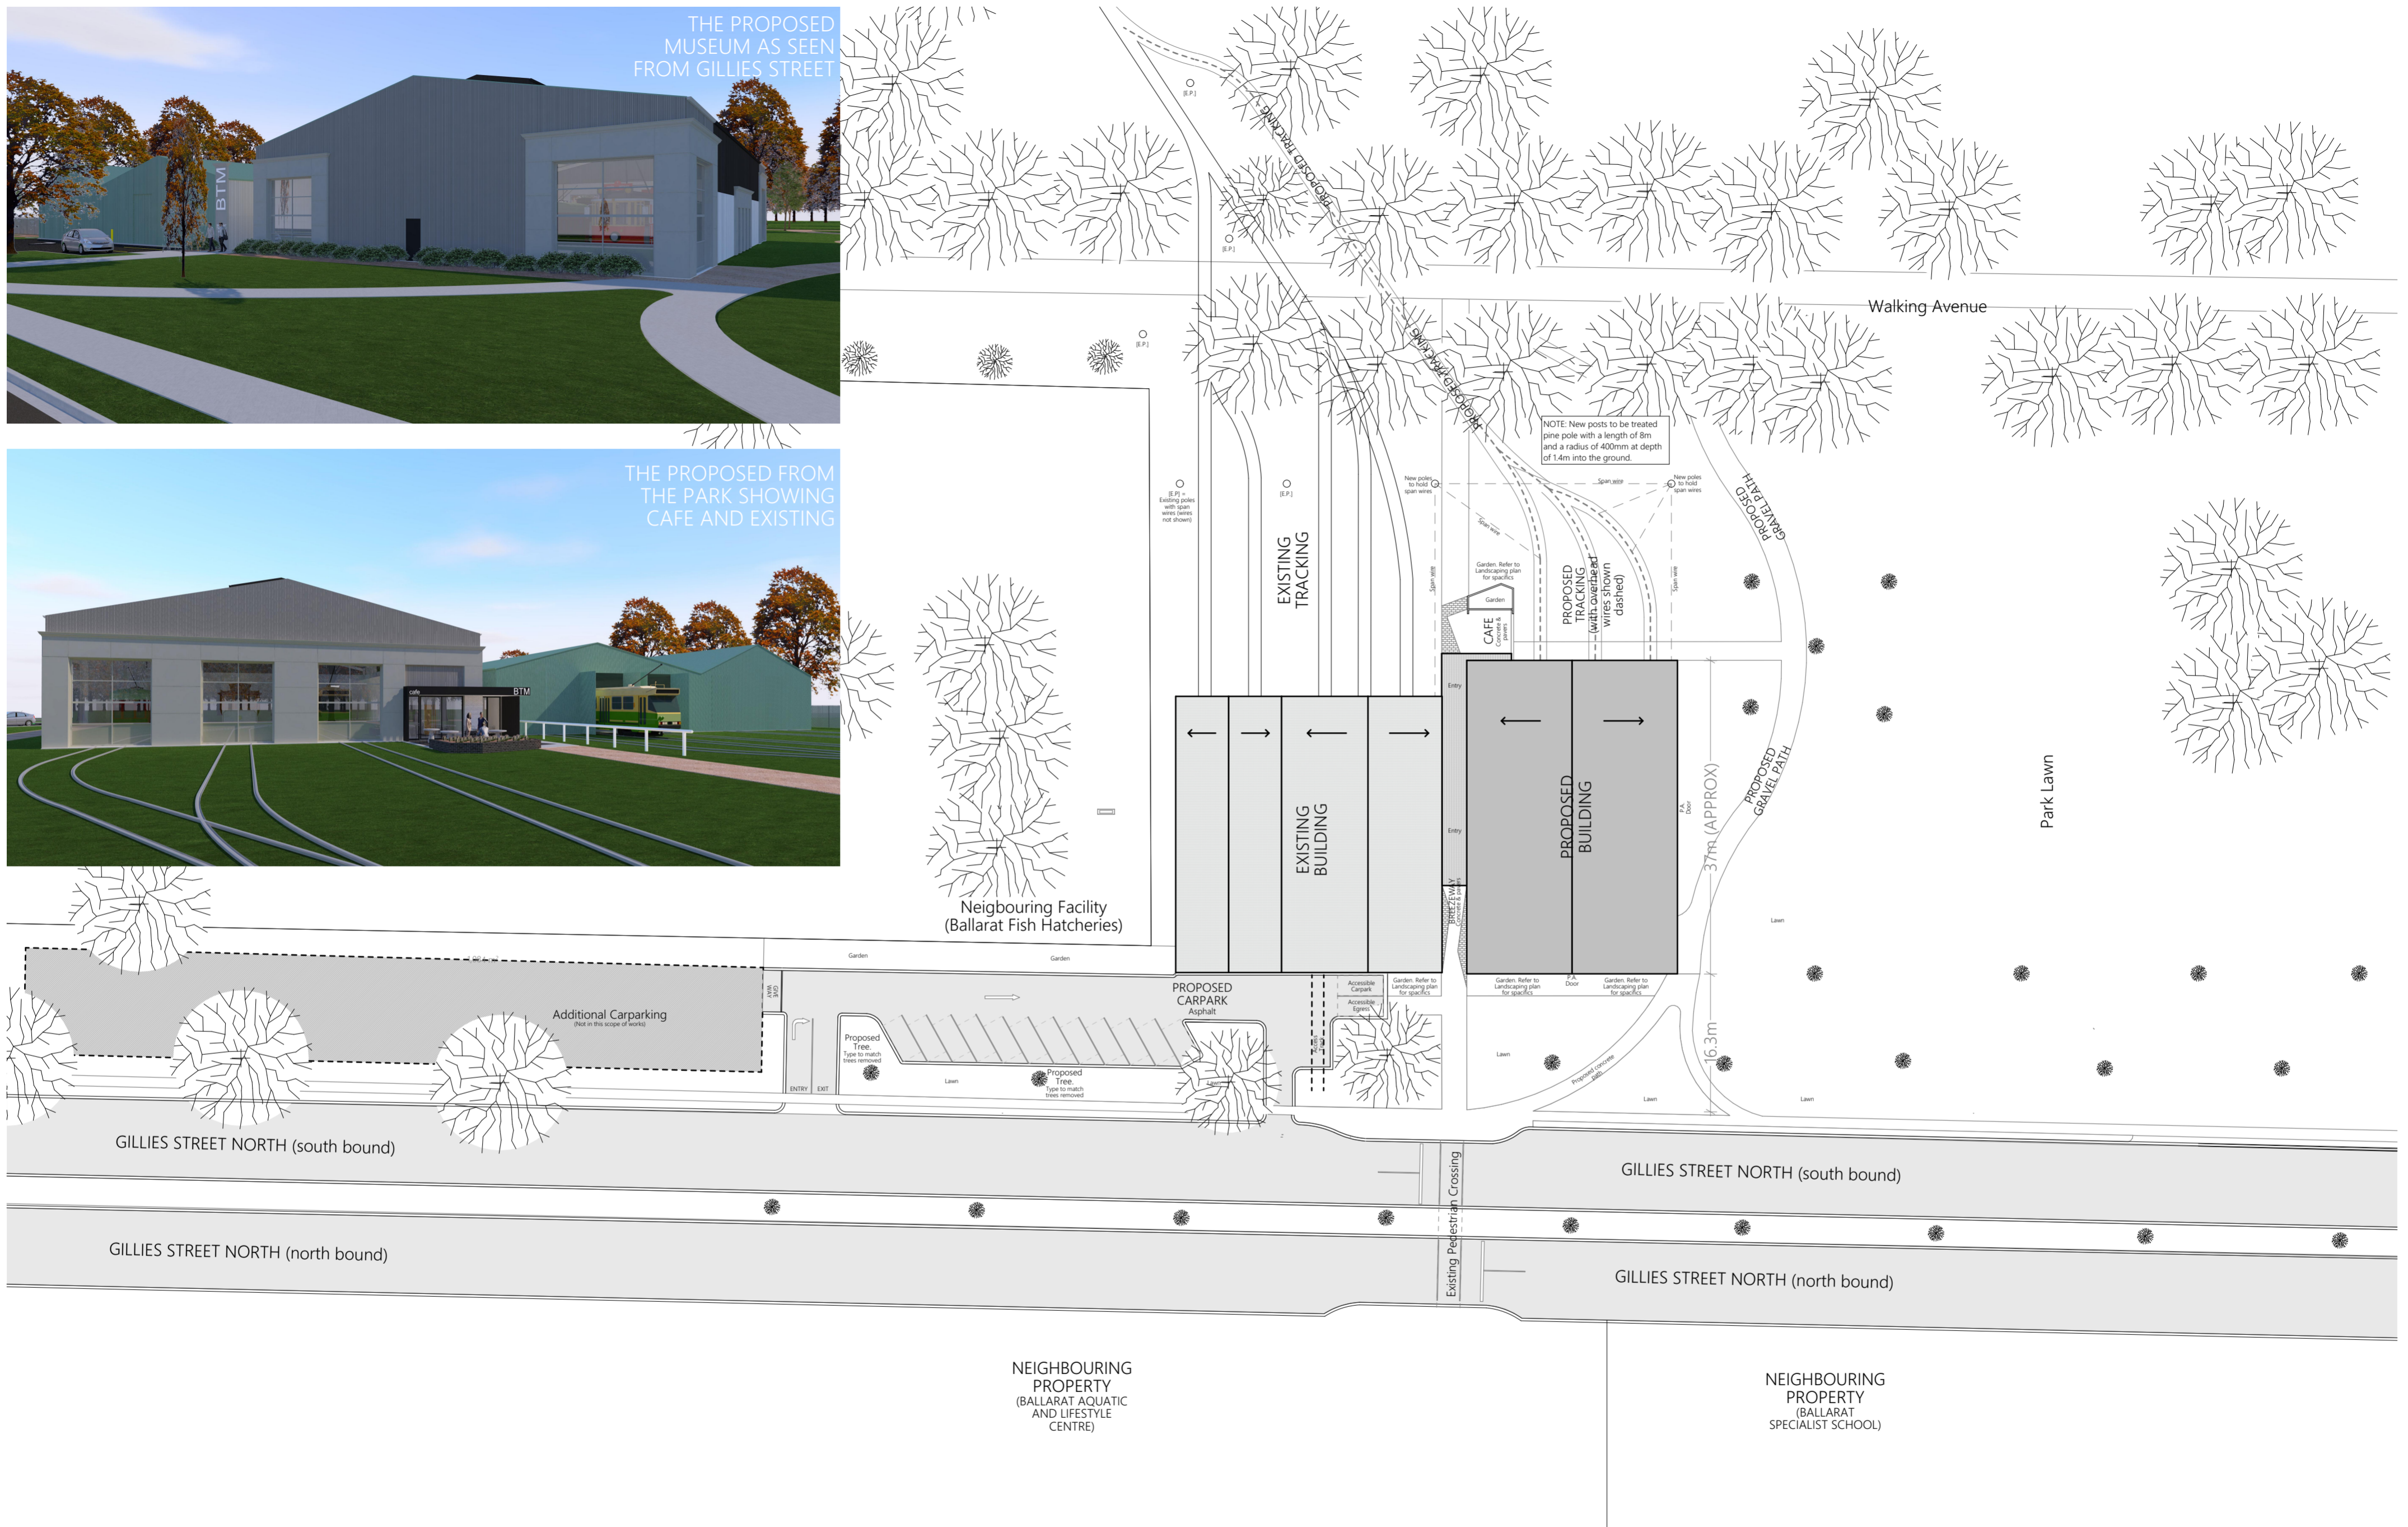

SITE - Existing
1:500

THE PROPOSED MUSEUM AS SEEN FROM GILLIES STREET

THE PROPOSED FROM THE PARK SHOWING CAFE AND EXISTING

SITE - Proposed
1:500

Detail corner
1:10

WALL CONJUNCTION
1:10

MOULDING DETAIL
1:10