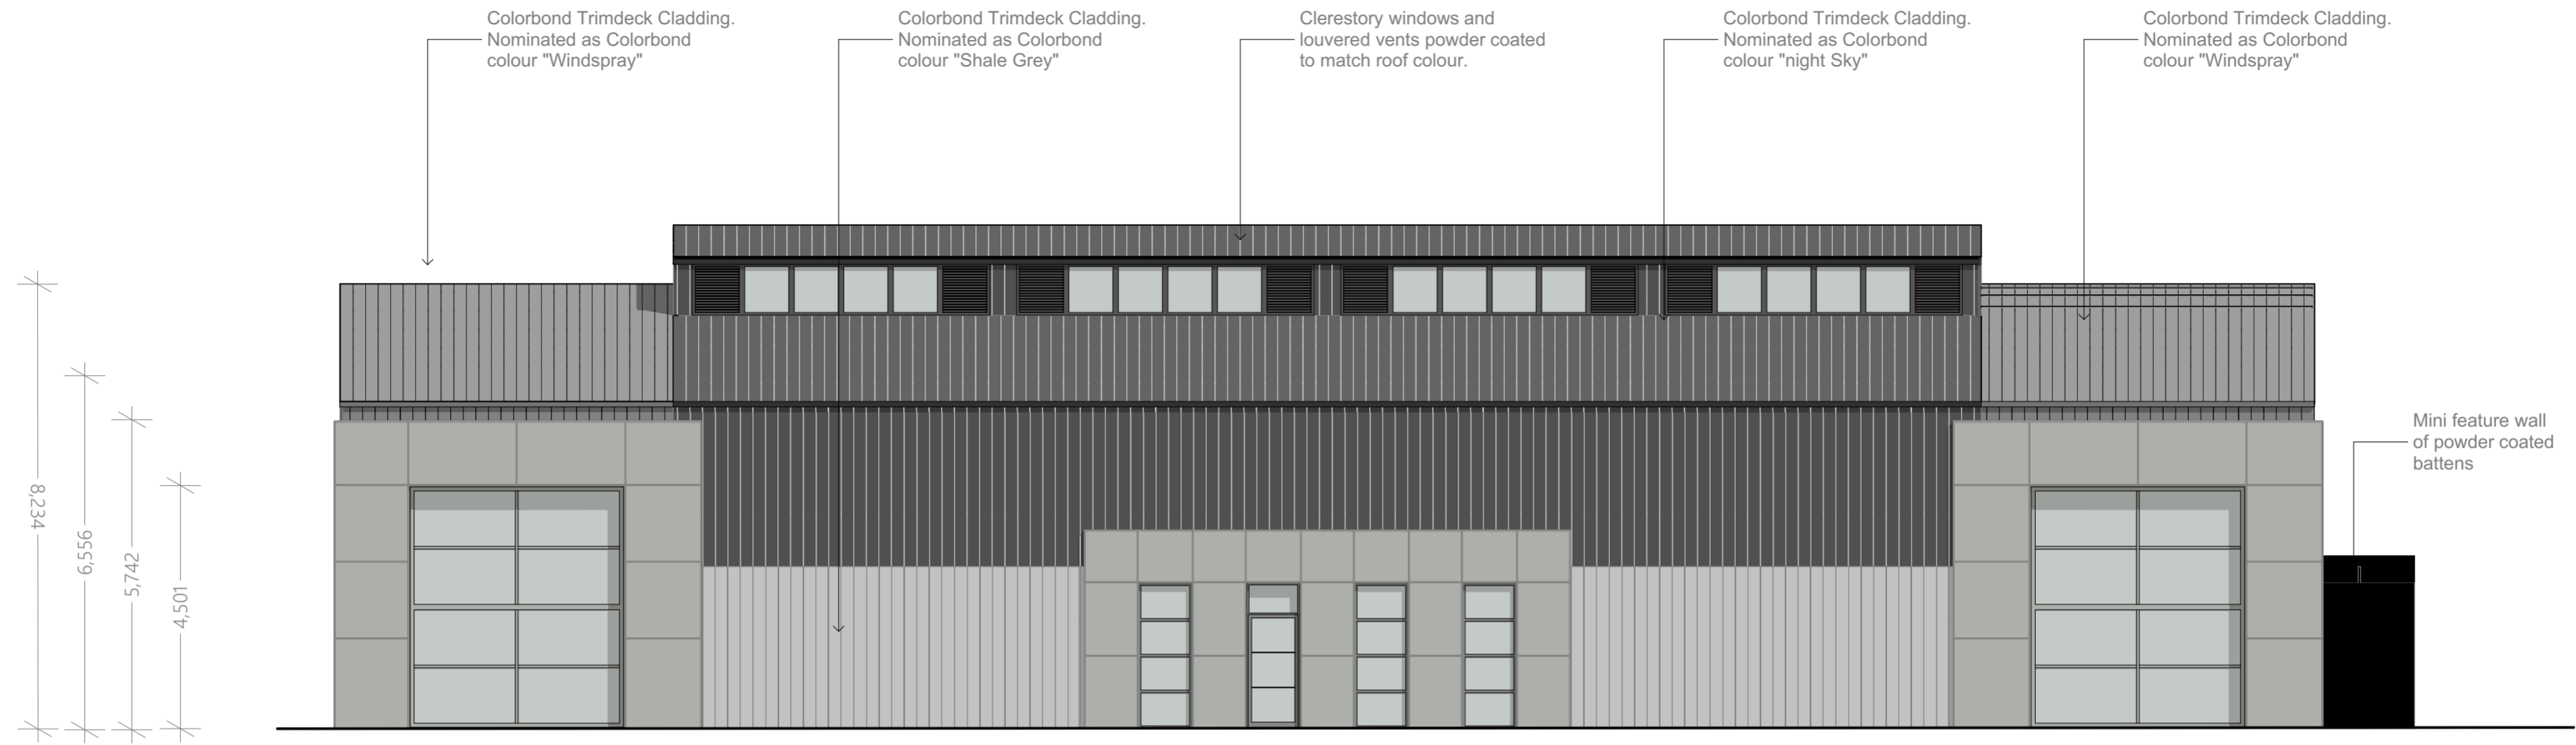

SITE - Existing
1:500

THE PROPOSED MUSEUM AS SEEN FROM GILLIES STREET

THE PROPOSED FROM THE PARK SHOWING CAFE AND EXISTING

SITE - Proposed
1:500

Detail corner
1:10

WALL CONJUNCTION
1:10

MOULDING DETAIL
1:10