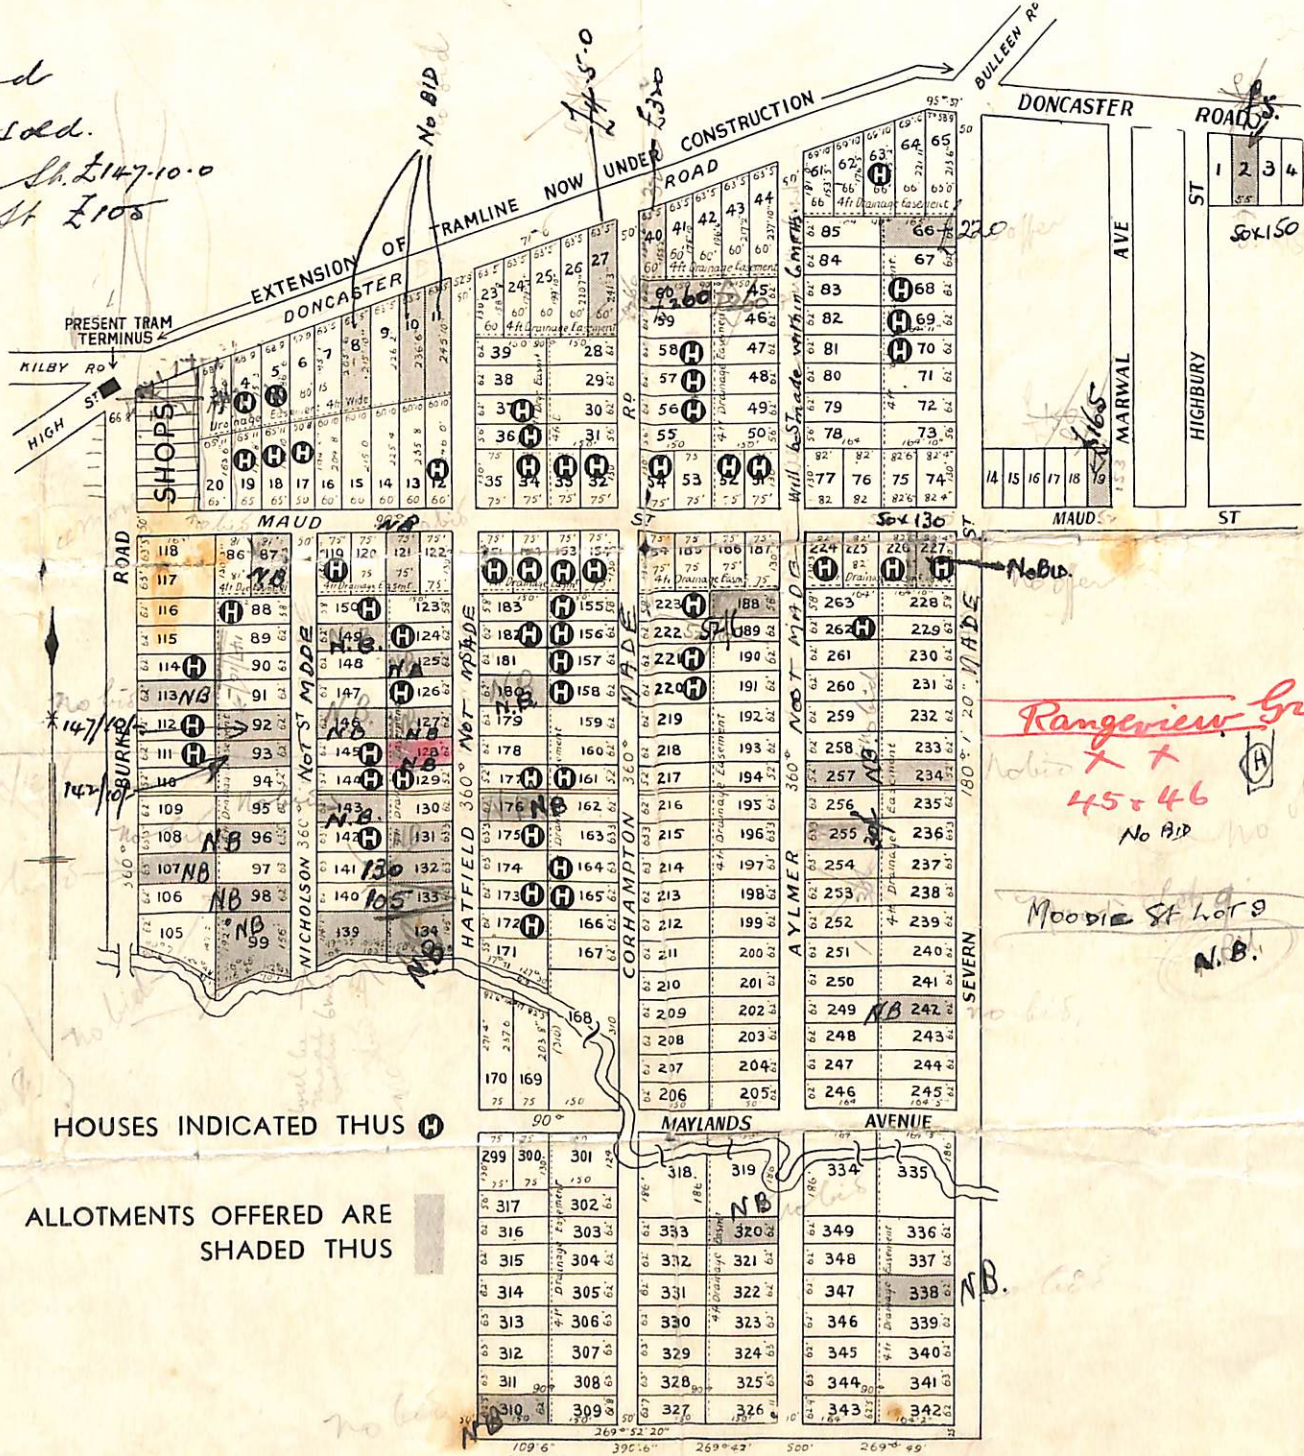

# TRAMWAY ESTATE CAMBERWELL NORTH

(CLOSE TO EAST KEW TRAM TERMINUS)

REALISING AUCTION SALE

MARCH 13, 1937

At 3 p.m. on the Estate in a Seated Marquee

**37 Residential Allotments in Rapidly Growing District**

ELECTRICITY, WATER, GAS, and SEWERAGE AVAILABLE

44 Lots offered  
Only 2 lots sold.  
92 Nicholson St £147-10-0  
133 Hatfield St £105

NB No bid

HOUSES INDICATED THIS **H**

ALLOTMENTS OFFERED ARE  
SHADED THIS

*Rangerview St*  
45-46  
No Bid

*Moody St Lot 9*  
N.B.

Lot 72  
52x138

AUCTIONEER:

**CHAS. JOHNSTON, 786 Burwood Road, Hawthorn**

Phone Hawthorn 2354