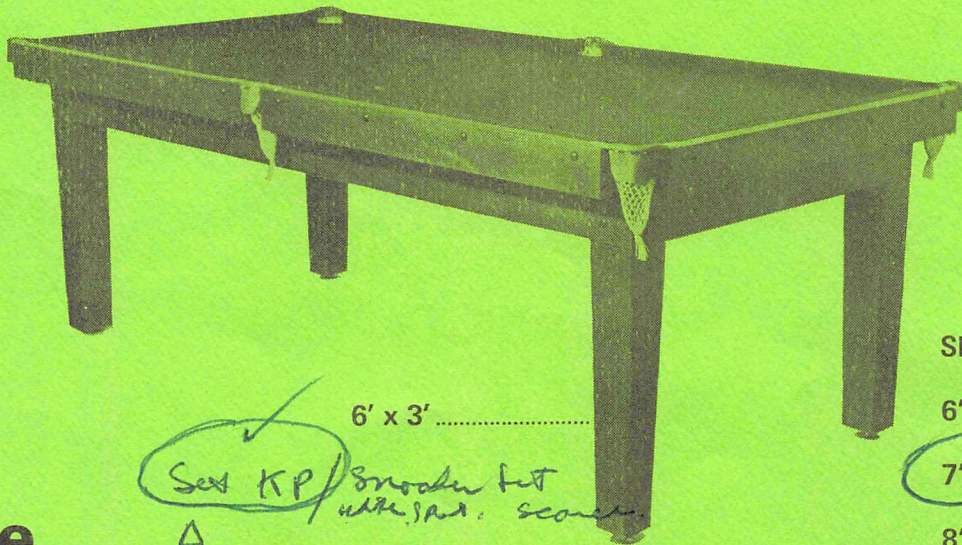

**Diner**

6' x 3' ..... 195

Top ..... 30

**Duchess - Standard**

6' x 3' .....

*Fiberglassed Bed.*

**Duchess - Deluxe**

6' x 3' \$195  
7' x 3'6" \$230

SLATE BED

6' x 3' .....

6' x 3' \$265

*Set KP / Snooker set  
with 3 balls, scores  
3 cues  
Rules + cloth + holder*

7' x 3'6" \$395

**Prince**

8' x 4' .....

SLATE BED