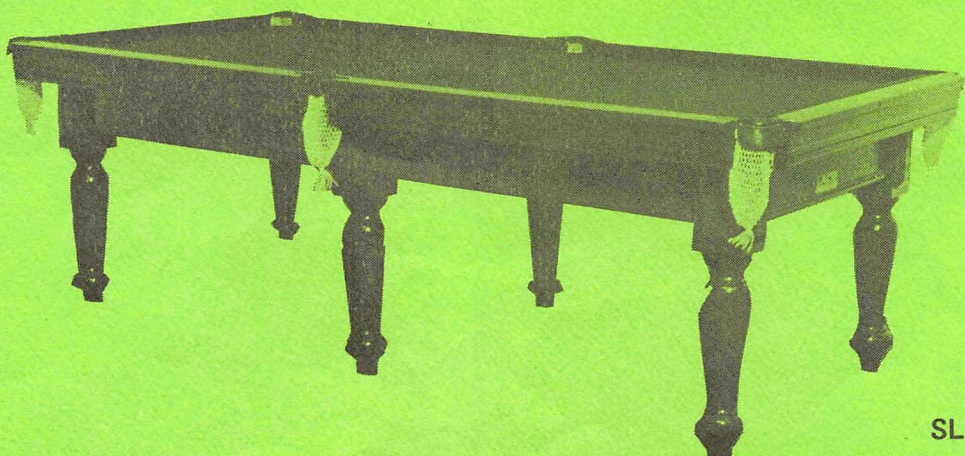

**Diner**

6' x 3' ..... 195

Top ..... 30

**Duchess - Standard**

6' x 3' .....

*Fiberglassed Bed.*

**Duchess - Deluxe**

6' x 3' \$195  
7' x 3'6" \$230

SLATE BED

6' x 3' .....

6' x 3' \$265

*Set KP / Snooker set  
with 3 balls, scores  
3 cues  
Rules + cloth + holder*

7' x 3'6" \$395

**Prince**

8' x 4' .....

SLATE BED

**Monarch**

8' x 4'

*\$450 \$500 \$300 200*