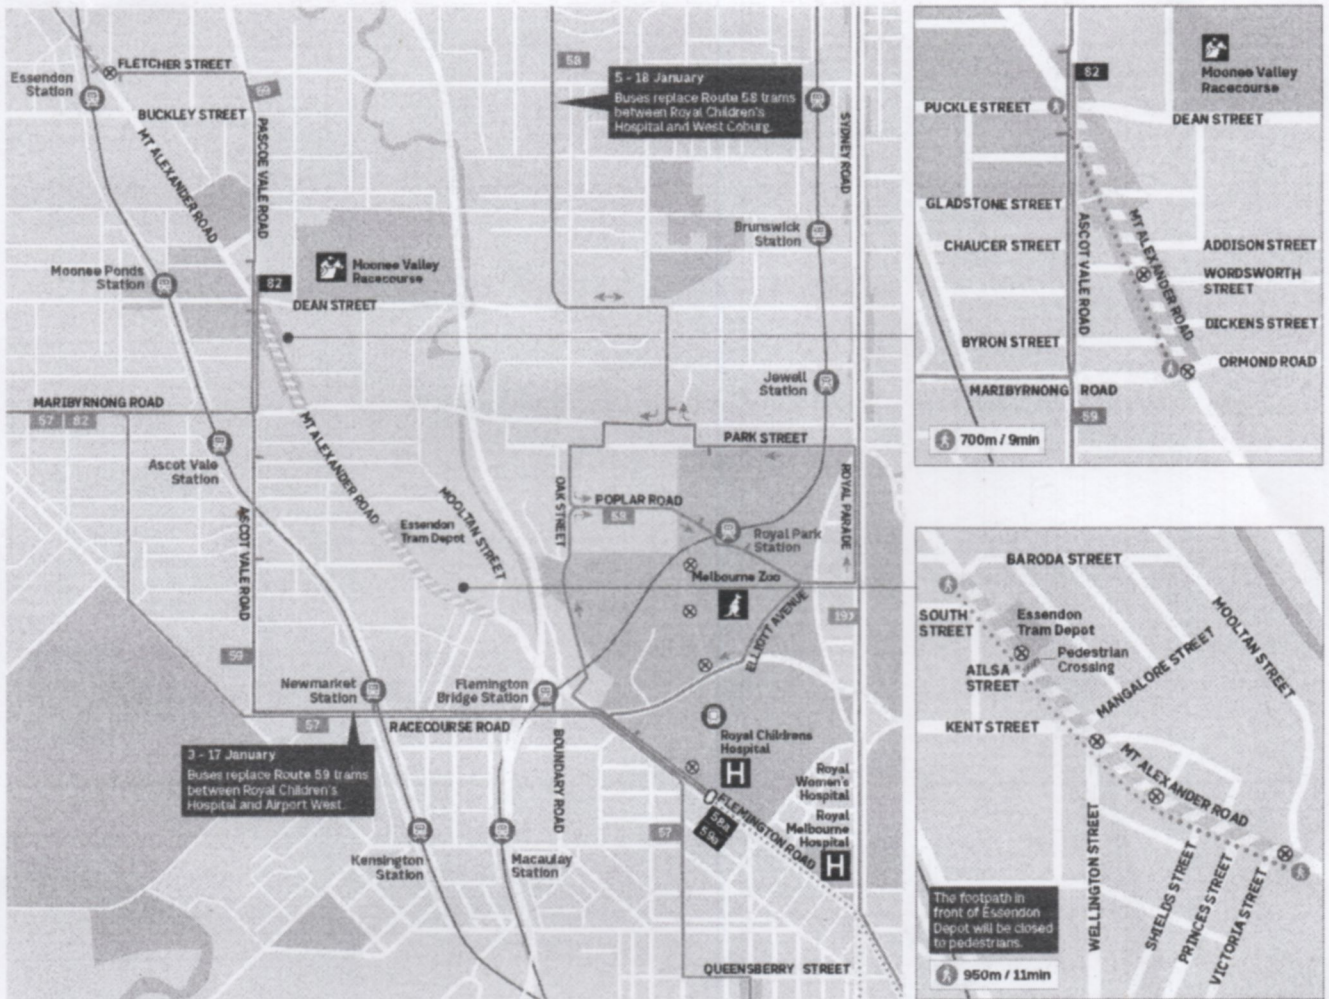

Routes and symbols

- Tram service
- Tram terminus
- Altered tram service
- Tram replacement bus and stop
- Satellite depot
- Train line
- Interchange
- Work zone
- Tram stop closed
- Walk to connect

These maps are a guide only.

Related documents

[Brochure Digital](#)