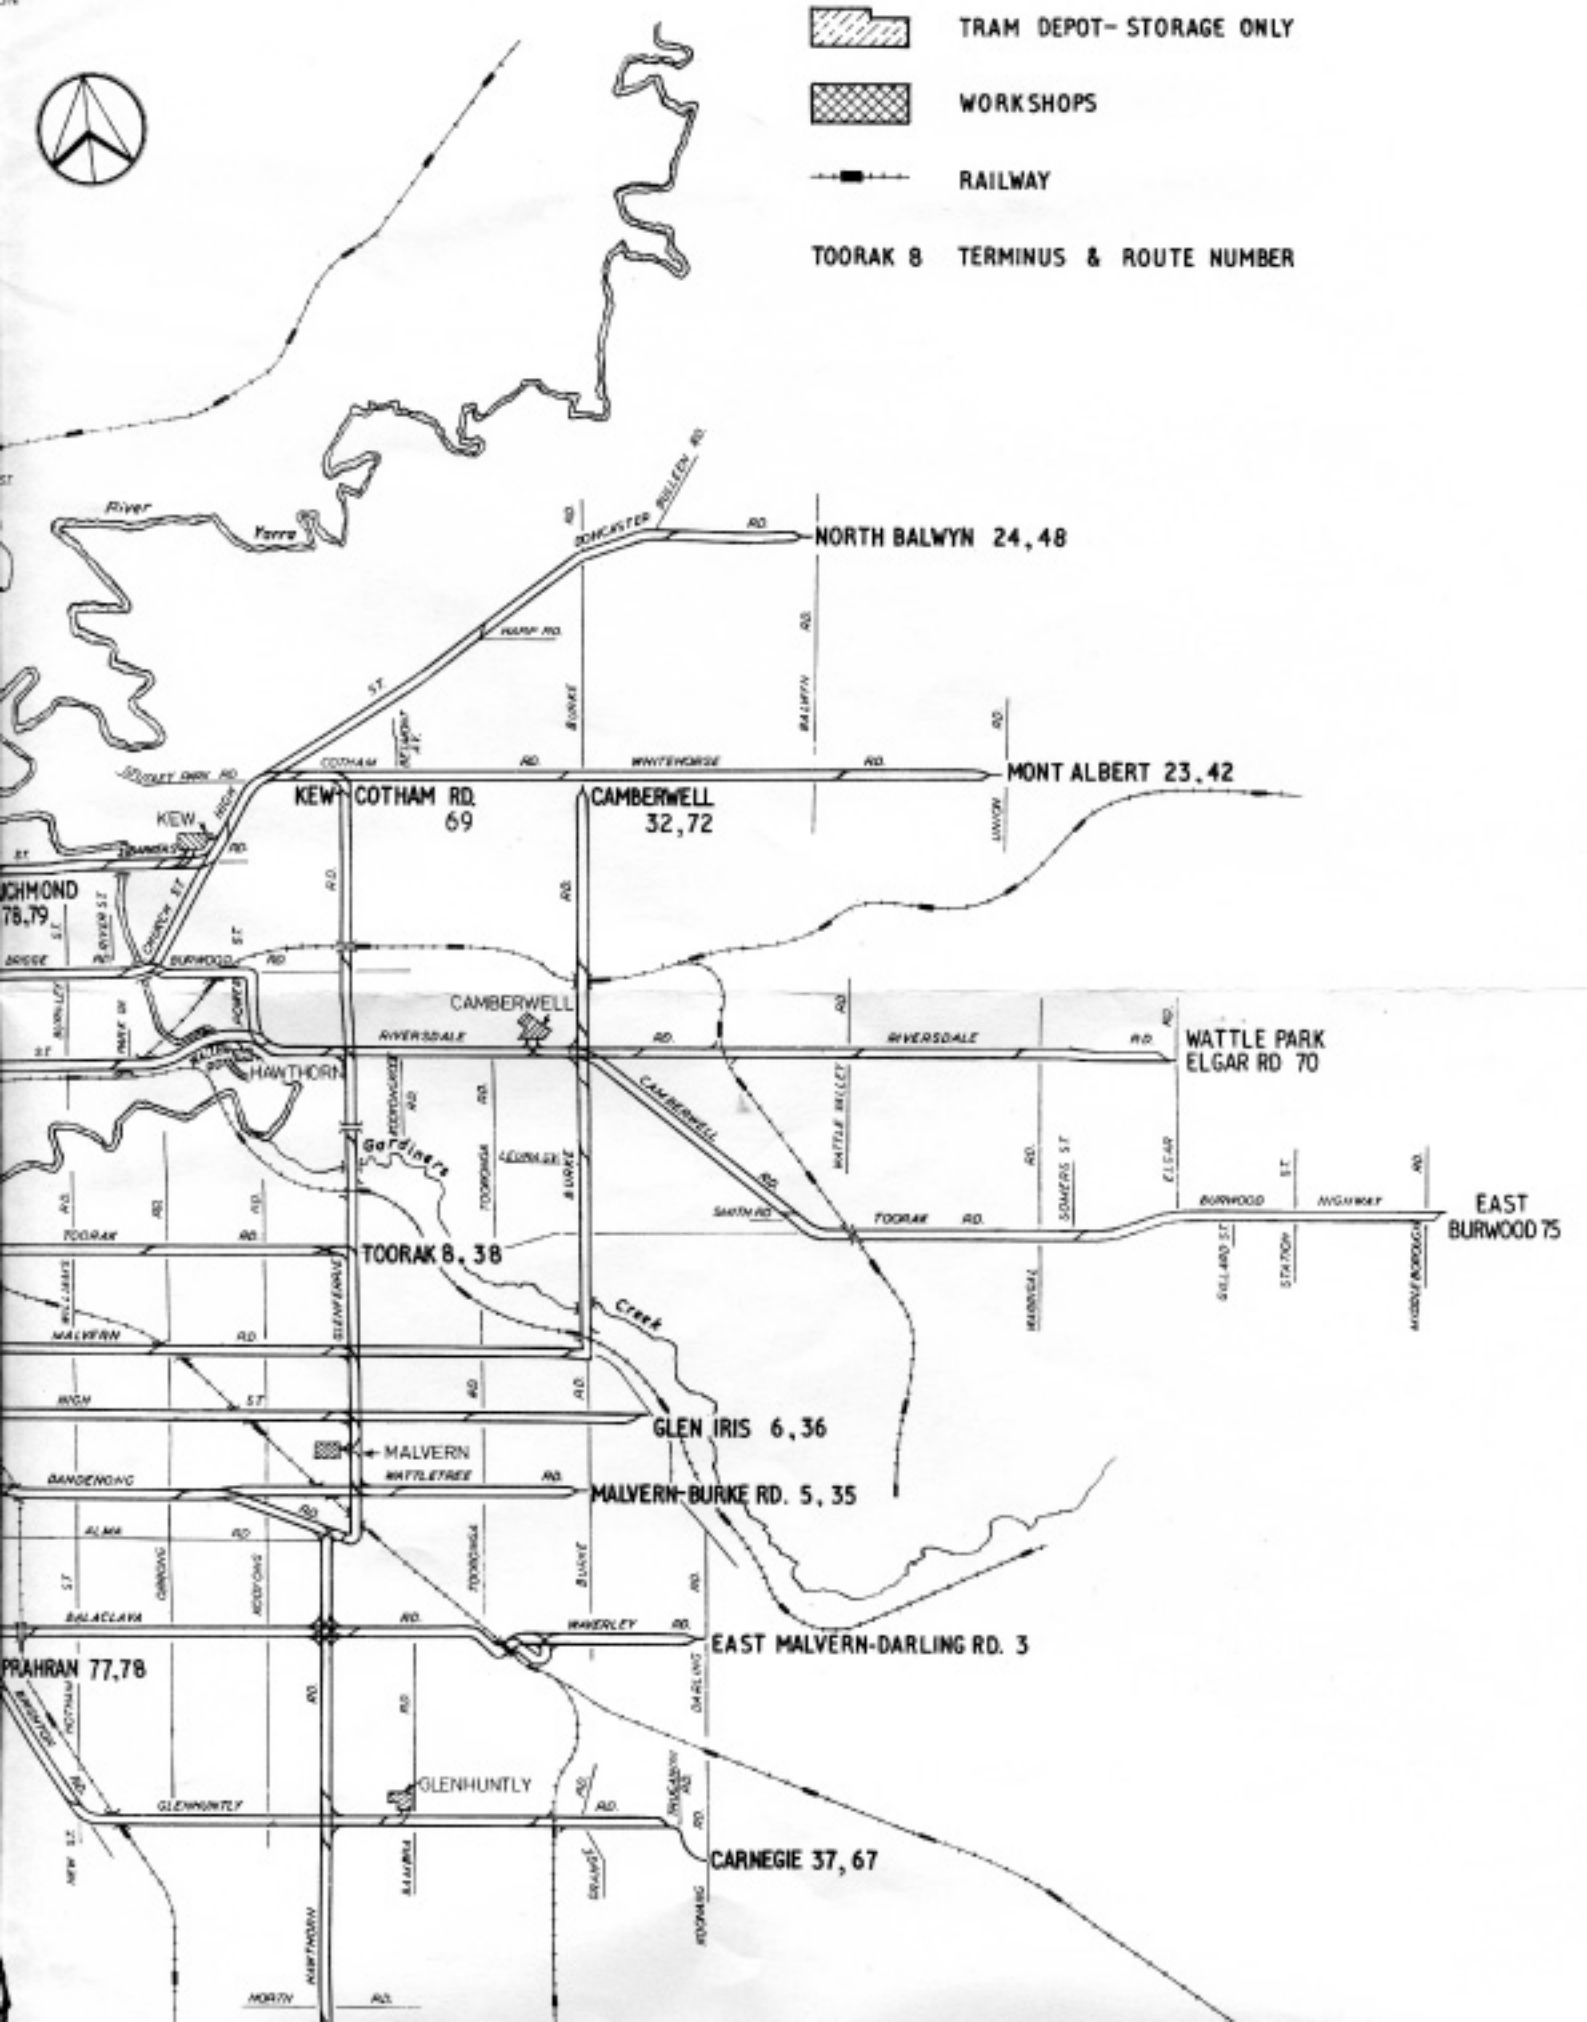

LEGEND:

 TRAM DEPOT- STORAGE & SERVICING

 TRAM DEPOT- STORAGE ONLY

 WORKSHOPS

 RAILWAY

TOORAK 8 TERMINUS & ROUTE NUMBER

RICHMOND 78,79

NORTH BALWYN 24,48

MONT ALBERT 23,42

Kew COTHAM RD 69

CAMBERWELL 32,72

WATTLE PARK ELGAR RD 70

TOORAK 8, 38

EAST BURWOOD 75

GLEN IRIS 6,36

MALVERN-BURKE RD. 5, 35

EAST MALVERN-DARLING RD. 3

PRAHRAN 77,78

GLENHUNTLY

CARNEGIE 37,67