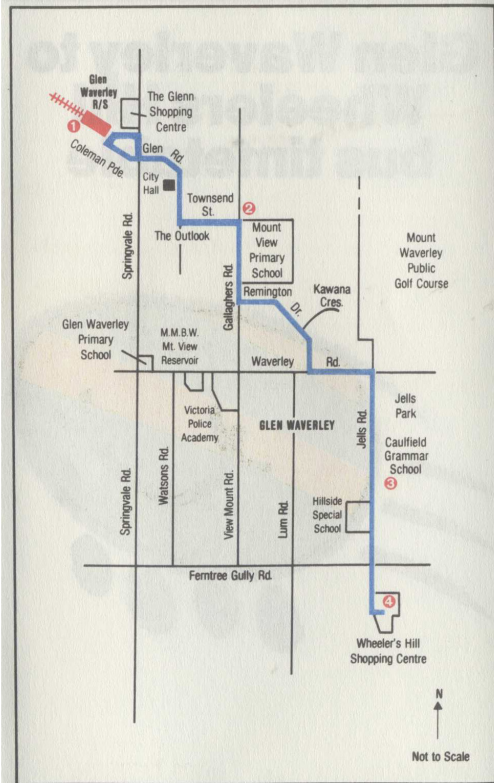

# Route Map

# Description of routes.

Glen Waverley Railway Station via Kingsway, Coleman Parade, Glen Road, The Outlook, Townsend Street, Gallaghers Road, Remington Drive, Waverley Road, Jells Road, to Wheelers Hill Shopping Centre. Return on normal route via Glen Road, Springvale Road, Railway Parade North to Glen Waverley Railway Station.

## Detailed time points.

- ① Glen Waverley – Glen Waverley Railway Station
- ② Townsend Street – Townsend Street and Gallaghers Road
- ③ Caulfield Grammar School
- ④ Wheelers Hill – Wheelers Hill Shopping Centre

Subject to alteration without notice.

C Connects with bus from Monash University  
 BPW Continues on via Donald Road, Ferntree Gully Road to Brandon Park Technical School. Then via Springvale and High Street Roads to Wesley Junior School.