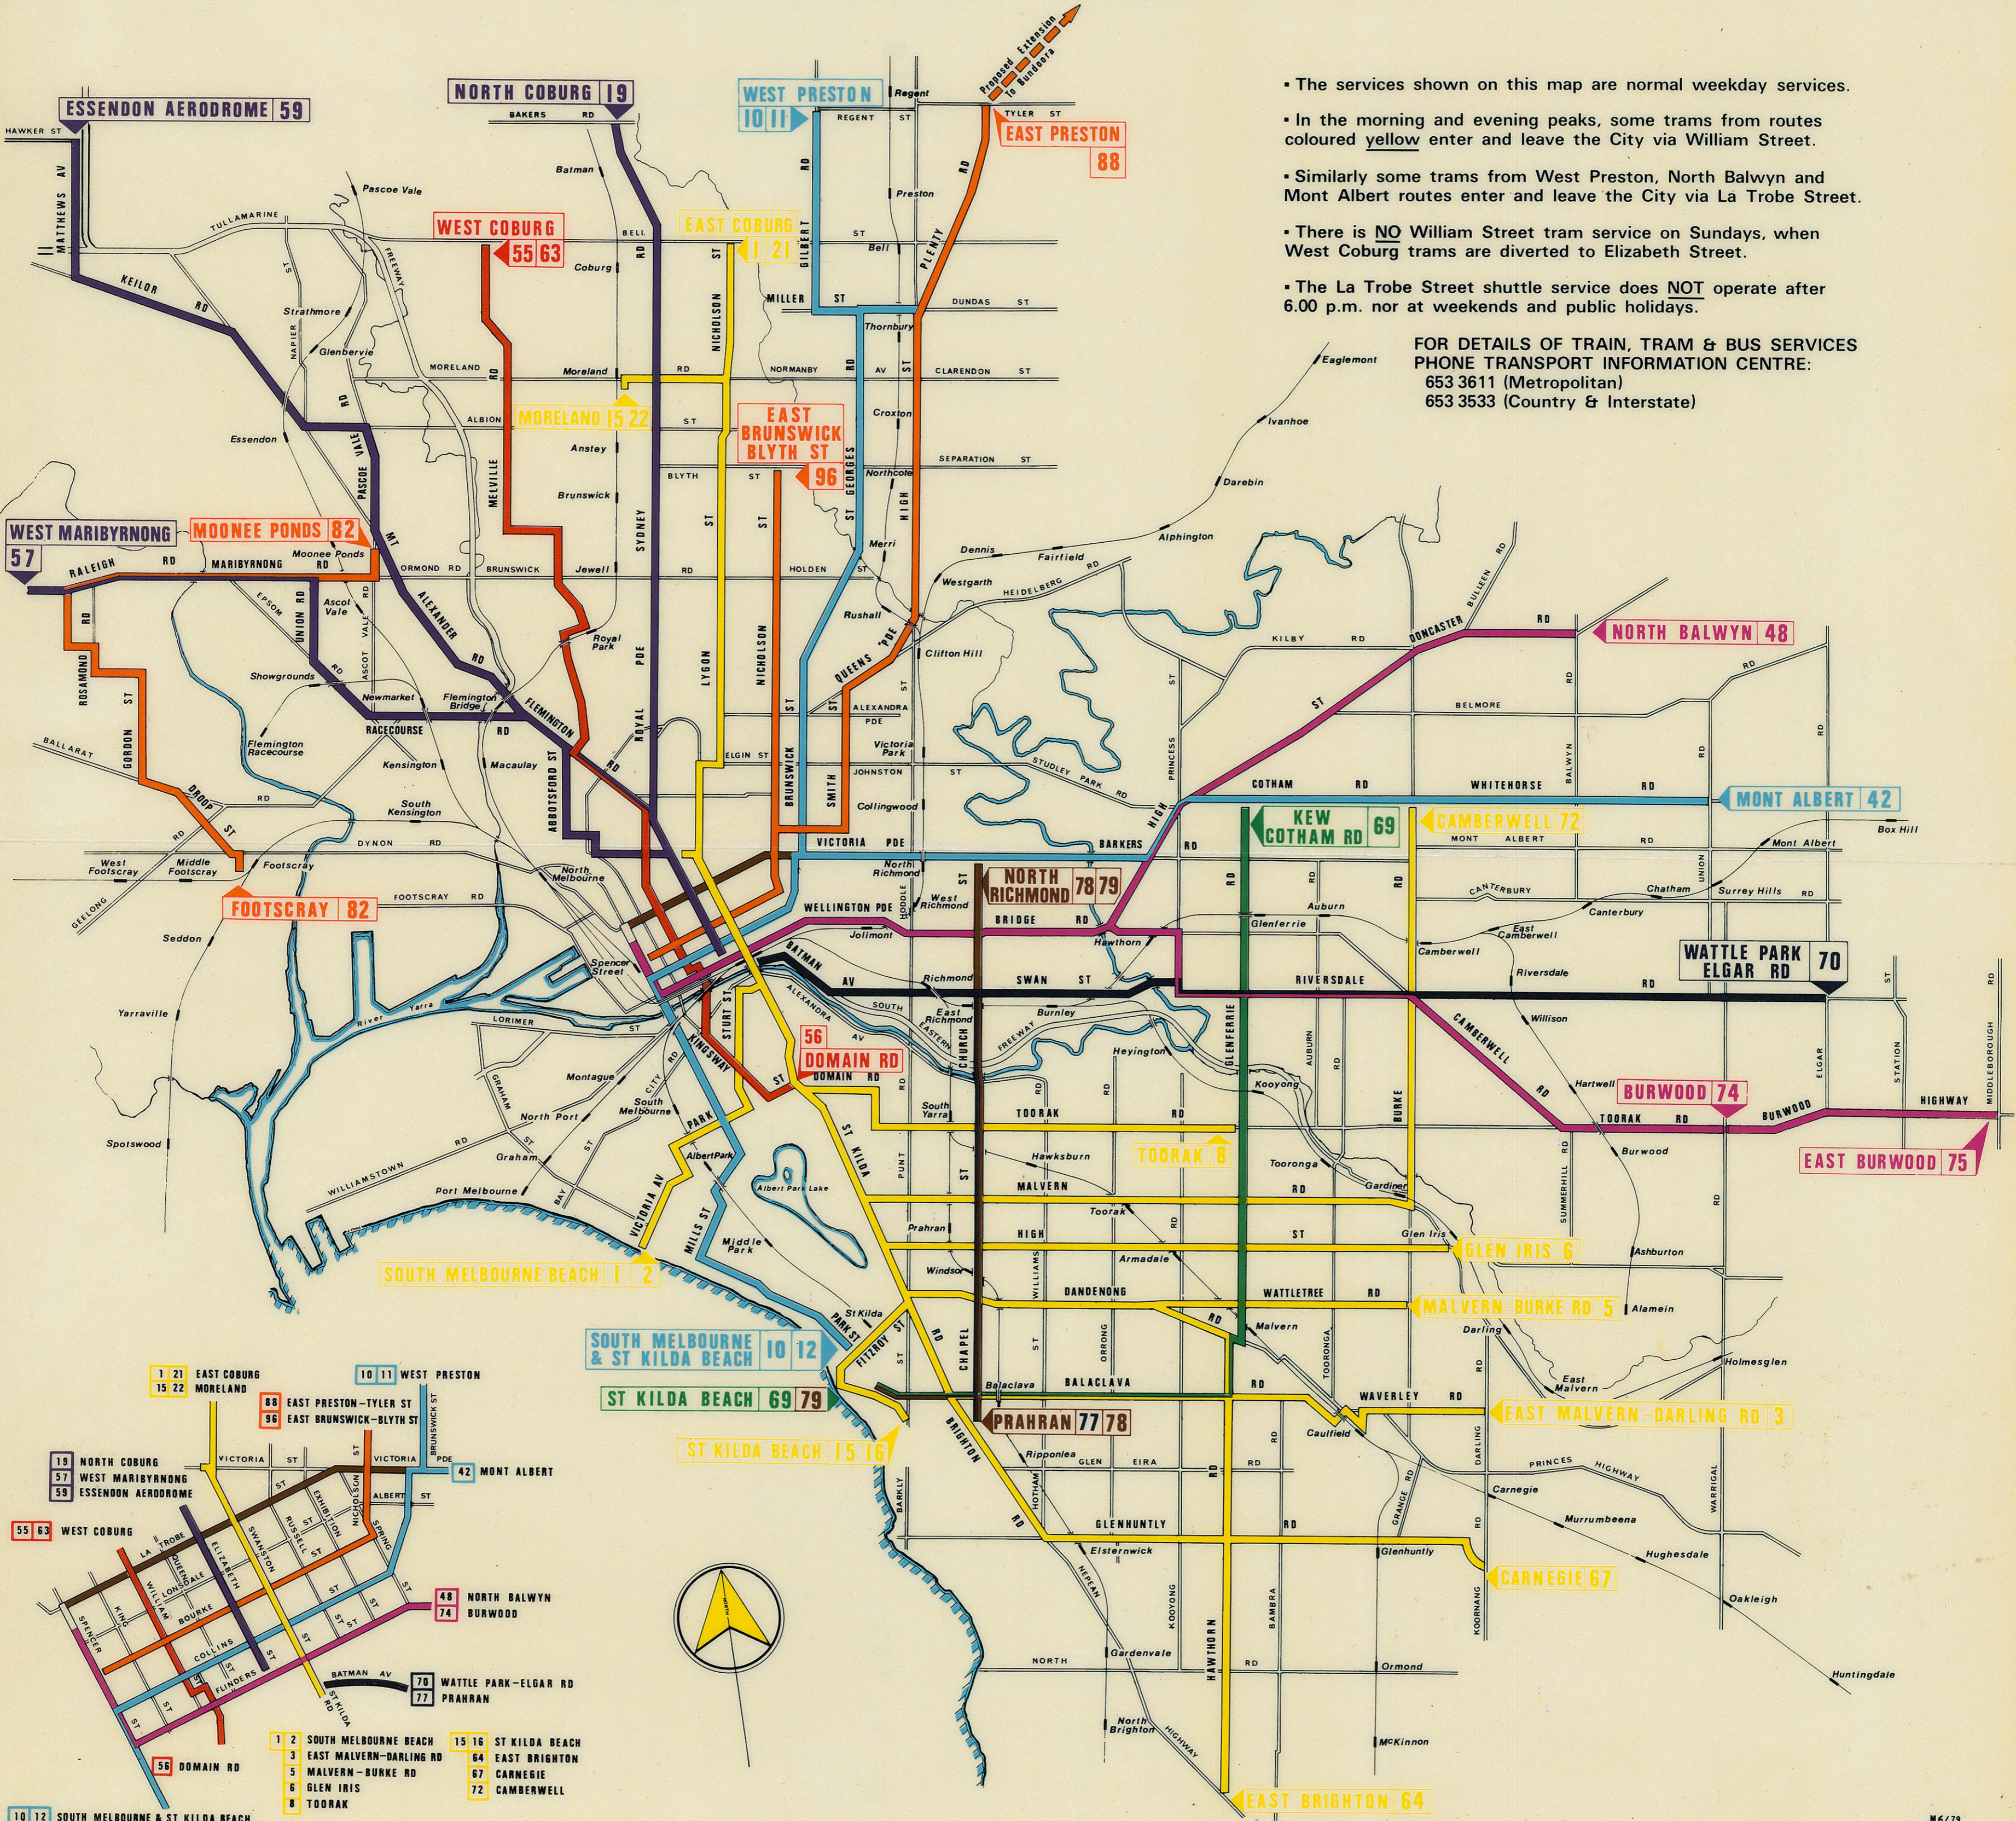

# TRAM ROUTE GUIDE

- The services shown on this map are normal weekday services.
- In the morning and evening peaks, some trams from routes coloured **yellow** enter and leave the City via William Street.
- Similarly some trams from West Preston, North Balwyn and Mont Albert routes enter and leave the City via La Trobe Street.
- There is **NO** William Street tram service on Sundays, when West Coburg trams are diverted to Elizabeth Street.
- The La Trobe Street shuttle service does **NOT** operate after 6.00 p.m. nor at weekends and public holidays.

FOR DETAILS OF TRAIN, TRAM & BUS SERVICES  
 PHONE TRANSPORT INFORMATION CENTRE:  
 653 3611 (Metropolitan)  
 653 3533 (Country & Interstate)

1 21	EAST COBURG	10 11	WEST PRESTON
15 22	MORELAND	88	EAST PRESTON-TYLER ST
19	NORTH COBURG	96	EAST BRUNSWICK-BLYTH ST
57	WEST MARIBYRNONG		
59	ESSENDON AERODROME	42	MONT ALBERT
55 63	WEST COBURG	48	NORTH BALWYN
		74	BURWOOD
		70	WATTLE PARK-ELGAR RD
		77	PRAHRAN
1 2	SOUTH MELBOURNE BEACH	15 16	ST KILDA BEACH
3	EAST MALVERN-DARLING RD	64	EAST BRIGHTON
5	MALVERN-BURKE RD	67	CARNEGIE
6	GLEN IRIS	72	CAMBERWELL
8	TOORAK		
56	DOMAIN RD		
10 12	SOUTH MELBOURNE & ST KILDA BEACH		