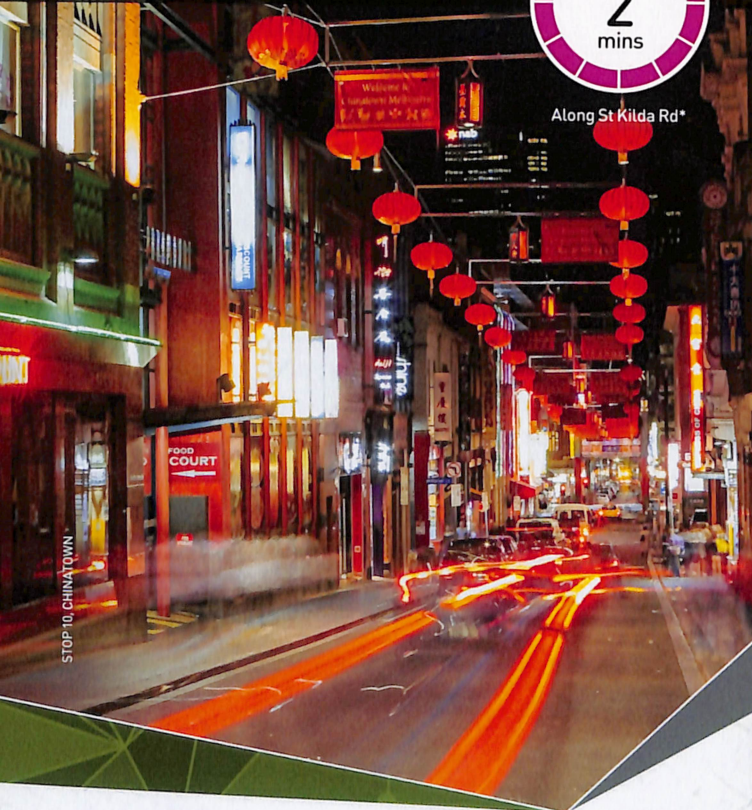

TRAM ROUTE GUIDE

67

Melbourne University to Carnegie

Includes Night Tram services)

Melbourne & RMIT Universities / State Library / Shrine of Remembrance / St Kilda Town Hall / Jewish Museum of Australia / Jewish Holocaust Centre

Along St Kilda Rd*

STOP 10, CHINATOWN*

TRAM ROUTE GUIDE

109

Box Hill to Port Melbourne

Includes Night Tram)

Box Hill shopping centre / Victoria Gardens shopping centre / Crown Entertainment Complex / Polly Woodside / South Wharf

*Weekdays

STOP 21, CHURCH STREET