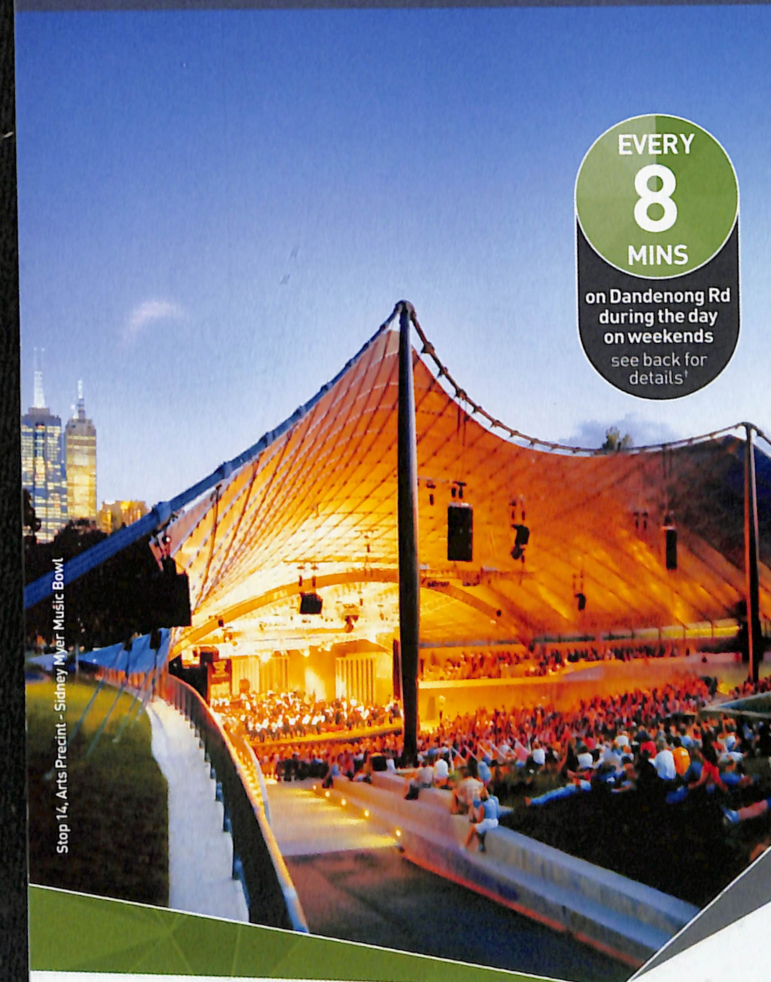

State Library
Melbourne Central
and QV

Arts Centre & National
Gallery of Victoria
Sidney Myer Music Bowl
Alma & Caulfield Park

Stop 14, Arts Precinct - Sidney Myer Music Bowl

EVERY
8
MINS
on Dandenong Rd
during the day
on weekends
see back for
details