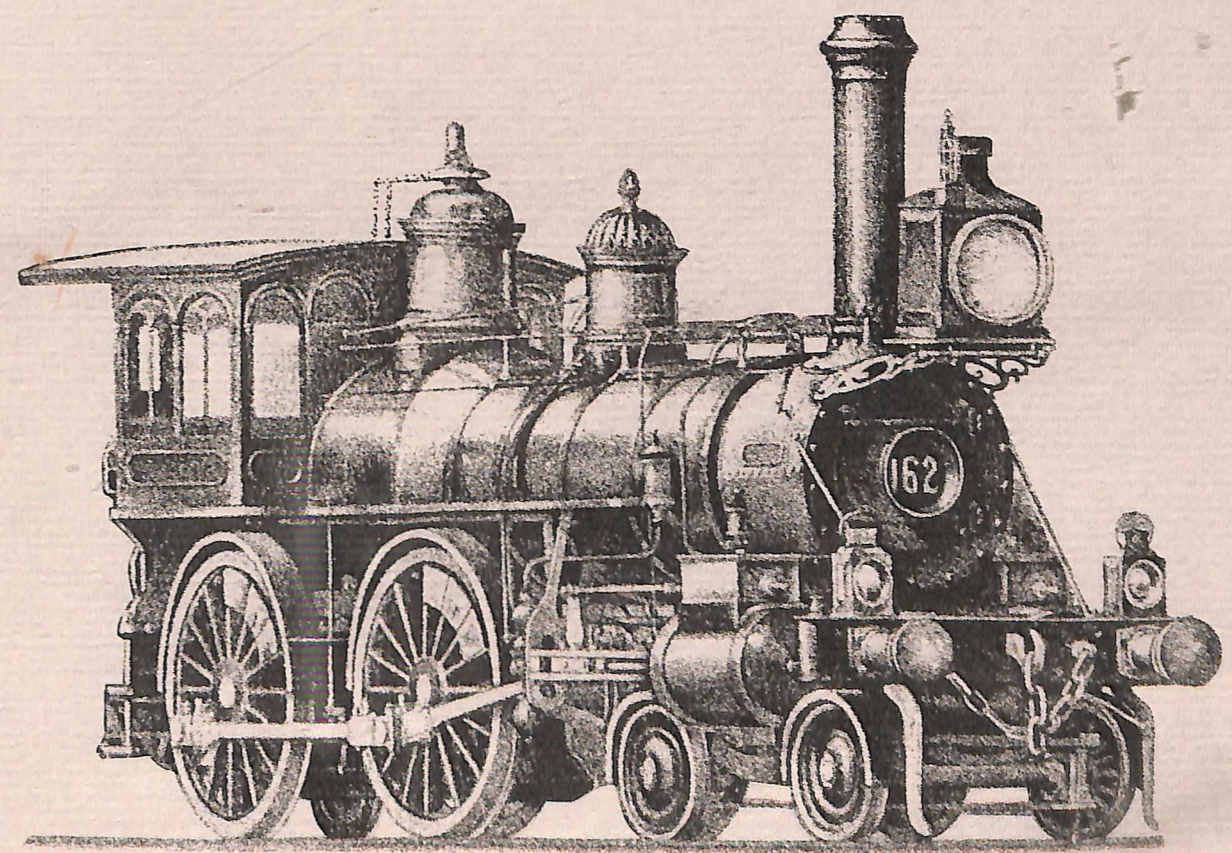

# Cavalcade of Transport in Victoria

*The growth of all forms of land transport in Victoria during the first 100 years of progressive settlement provides the basis for this attractive and informative Calendar for 1980 published by the Ministry of Transport for all sections of the community interested in the historical development of this State.*

*The full-color Transportation Mural, which can be seen at Spencer Street Station, was conceived and painted by the State Artist, Harold Freedman, an historical mural painter of renown. Similar works by Mr Freedman include the Military Aviation History at the War Memorial, Canberra, and the History of Flight at Melbourne Airport.*