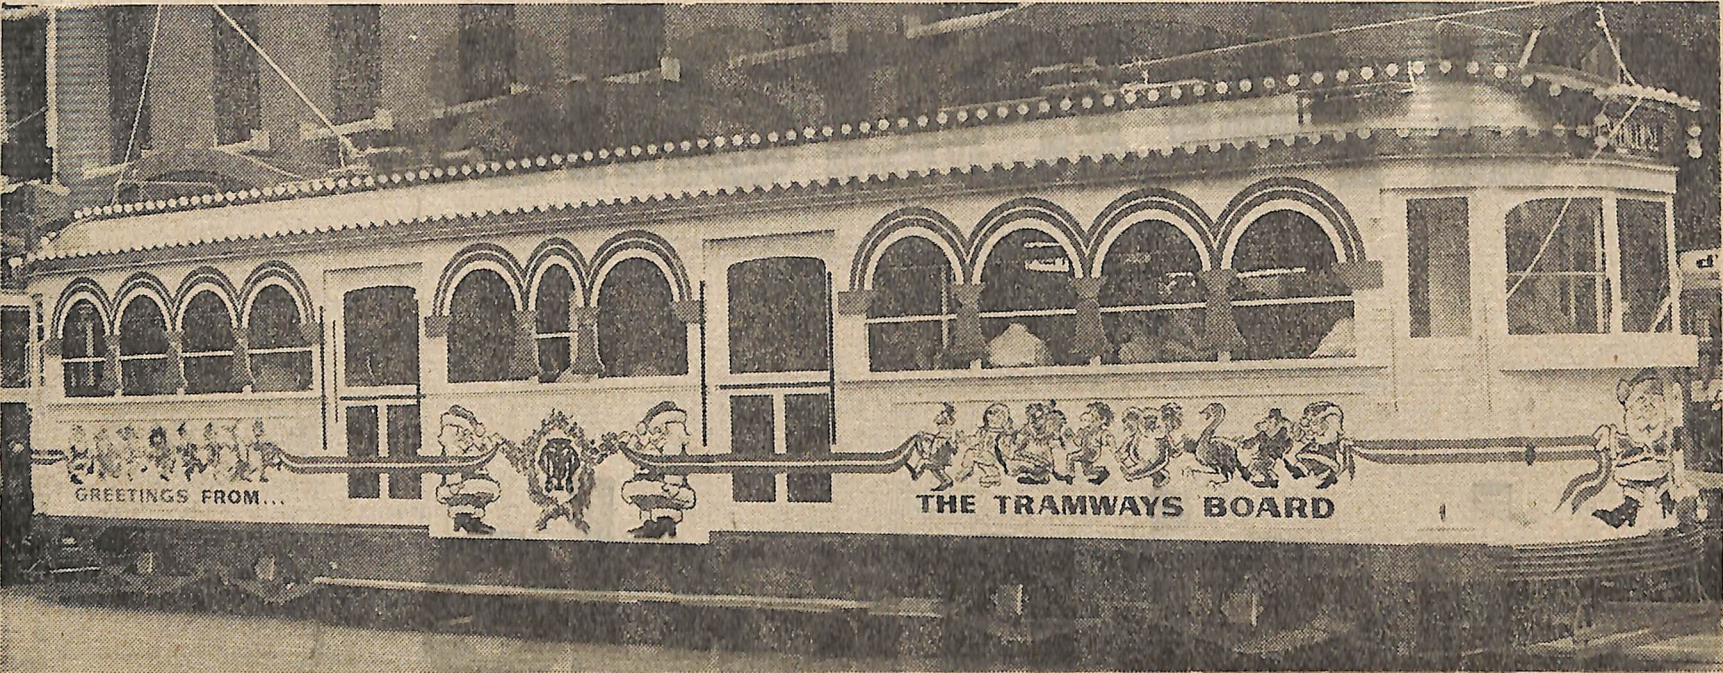

HERALD

4/12/70

Greetings from the MMTB

It's Melbourne's biggest Christmas card, tram number 1024.

The Tramways Board has given it a red roof — instead of the normal brown — and white sides.

It carries greetings to the citizens of Melbourne, said the board chairman, Mr Francis Kirby, today.

Who thought up the idea? "My wife," said Mr Kirby.

He said the Tramways Board and members of the tramways staff just wanted to say hello to Melburnians.

He said the tram would run around the metropolitan system to give people a chance to see it.