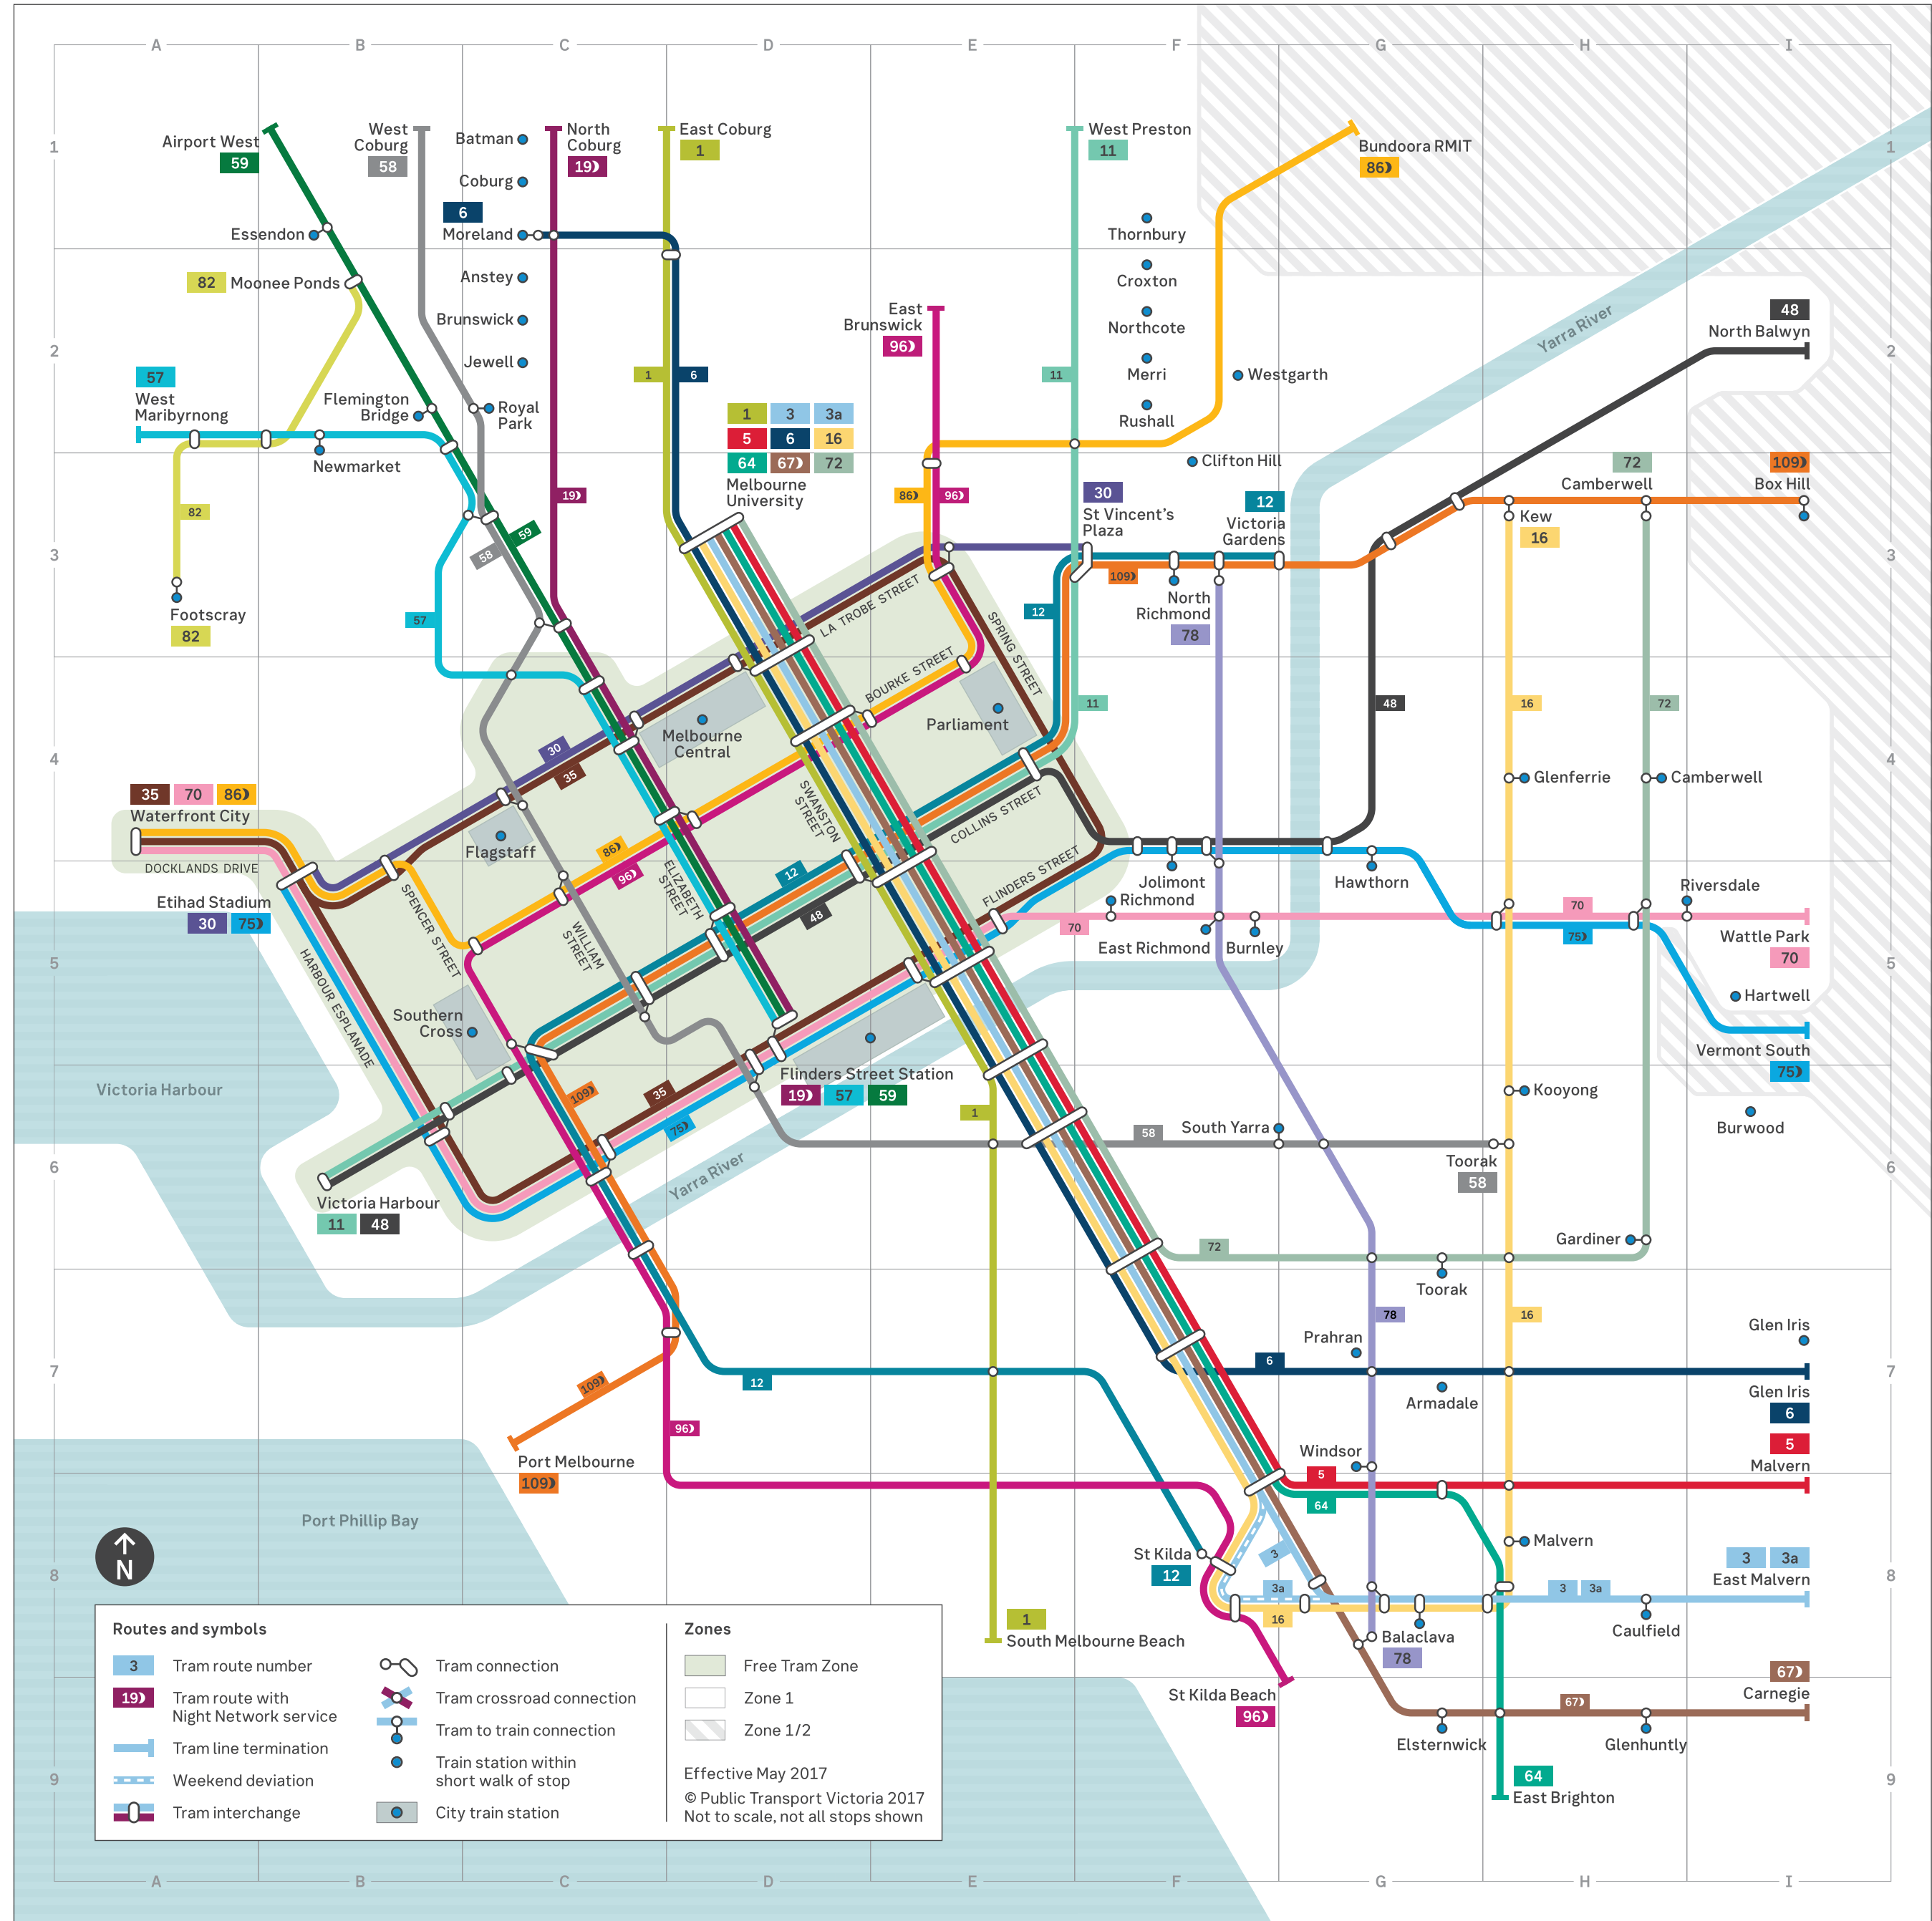

Melbourne tram network

Tram routes

Tram routes	Via
1 East Coburg – South Melbourne Beach	Lygon Street, Brunswick, City, South Melbourne
3 Melbourne University – East Malvern (weekdays)	City, St Kilda Road, Balaclava, Caulfield North
3a Melbourne University – East Malvern (weekends)	City, St Kilda Road, St Kilda, Balaclava, Caulfield North
5 Melbourne University – Malvern	City, Dandenong Road, Windsor, Armadale
6 Moreland – Glen Iris	Lygon Street, Brunswick, City, High Street, Armadale
11 West Preston – Victoria Harbour Docklands	St Georges Road, Northcote, Brunswick Street, Fitzroy, City
12 Victoria Gardens – St Kilda (Fitzroy Street)	Victoria Street, Richmond, City, South Melbourne
16 Melbourne University – Kew	City, St Kilda Beach, Glenferrie Road, Malvern
19 North Coburg – Flinders Street Station	Sydney Road, Coburg, Brunswick, Parkville, City
30 St Vincent's Plaza – Etihad Stadium Docklands	La Trobe Street, City, East Melbourne
35 City Circle	Docklands, La Trobe Street, Flinders Street
48 North Balwyn – Victoria Harbour Docklands	High Street, Kew, Bridge Road, Richmond, City
57 West Maribyrnong – Flinders Street Station	Racecourse Road, Flemington, North Melbourne, City
58 West Coburg – Toorak	Brunswick West, Parkville, City, Toorak Road, South Yarra
59 Airport West – Flinders Street Station	Mt Alexander Road, Essendon, Flemington, Parkville, City
64 Melbourne University – East Brighton	City, Dandenong Road, Windsor, Caulfield South
67 Melbourne University – Carnegie	City, Balaclava, Glenhuntly Road, Elsterwick
70 Wattle Park – Waterfront City Docklands	Riversdale Road, Surrey Hills, Richmond, City
72 Melbourne University – Camberwell	City, Commercial Road, Prahran, Glen Iris
75 Vermont South – Etihad Stadium Docklands	Burwood, Hawthorn, Bridge Road, Richmond, City
78 North Richmond – Balaclava	Chapel Street, South Yarra, Prahran, Windsor
82 Moonee Ponds – Footscray	Droop Street, Maribyrnong Road, Maribyrnong
86 Bundoora RMIT – Waterfront City Docklands	Preston, High Street, Northcote, Collingwood, City
96 East Brunswick – St Kilda Beach	Nicholson Street, Fitzroy, City, Southbank, Albert Park
109 Box Hill – Port Melbourne	Whitehorse Road, Mont Albert, City, Southbank