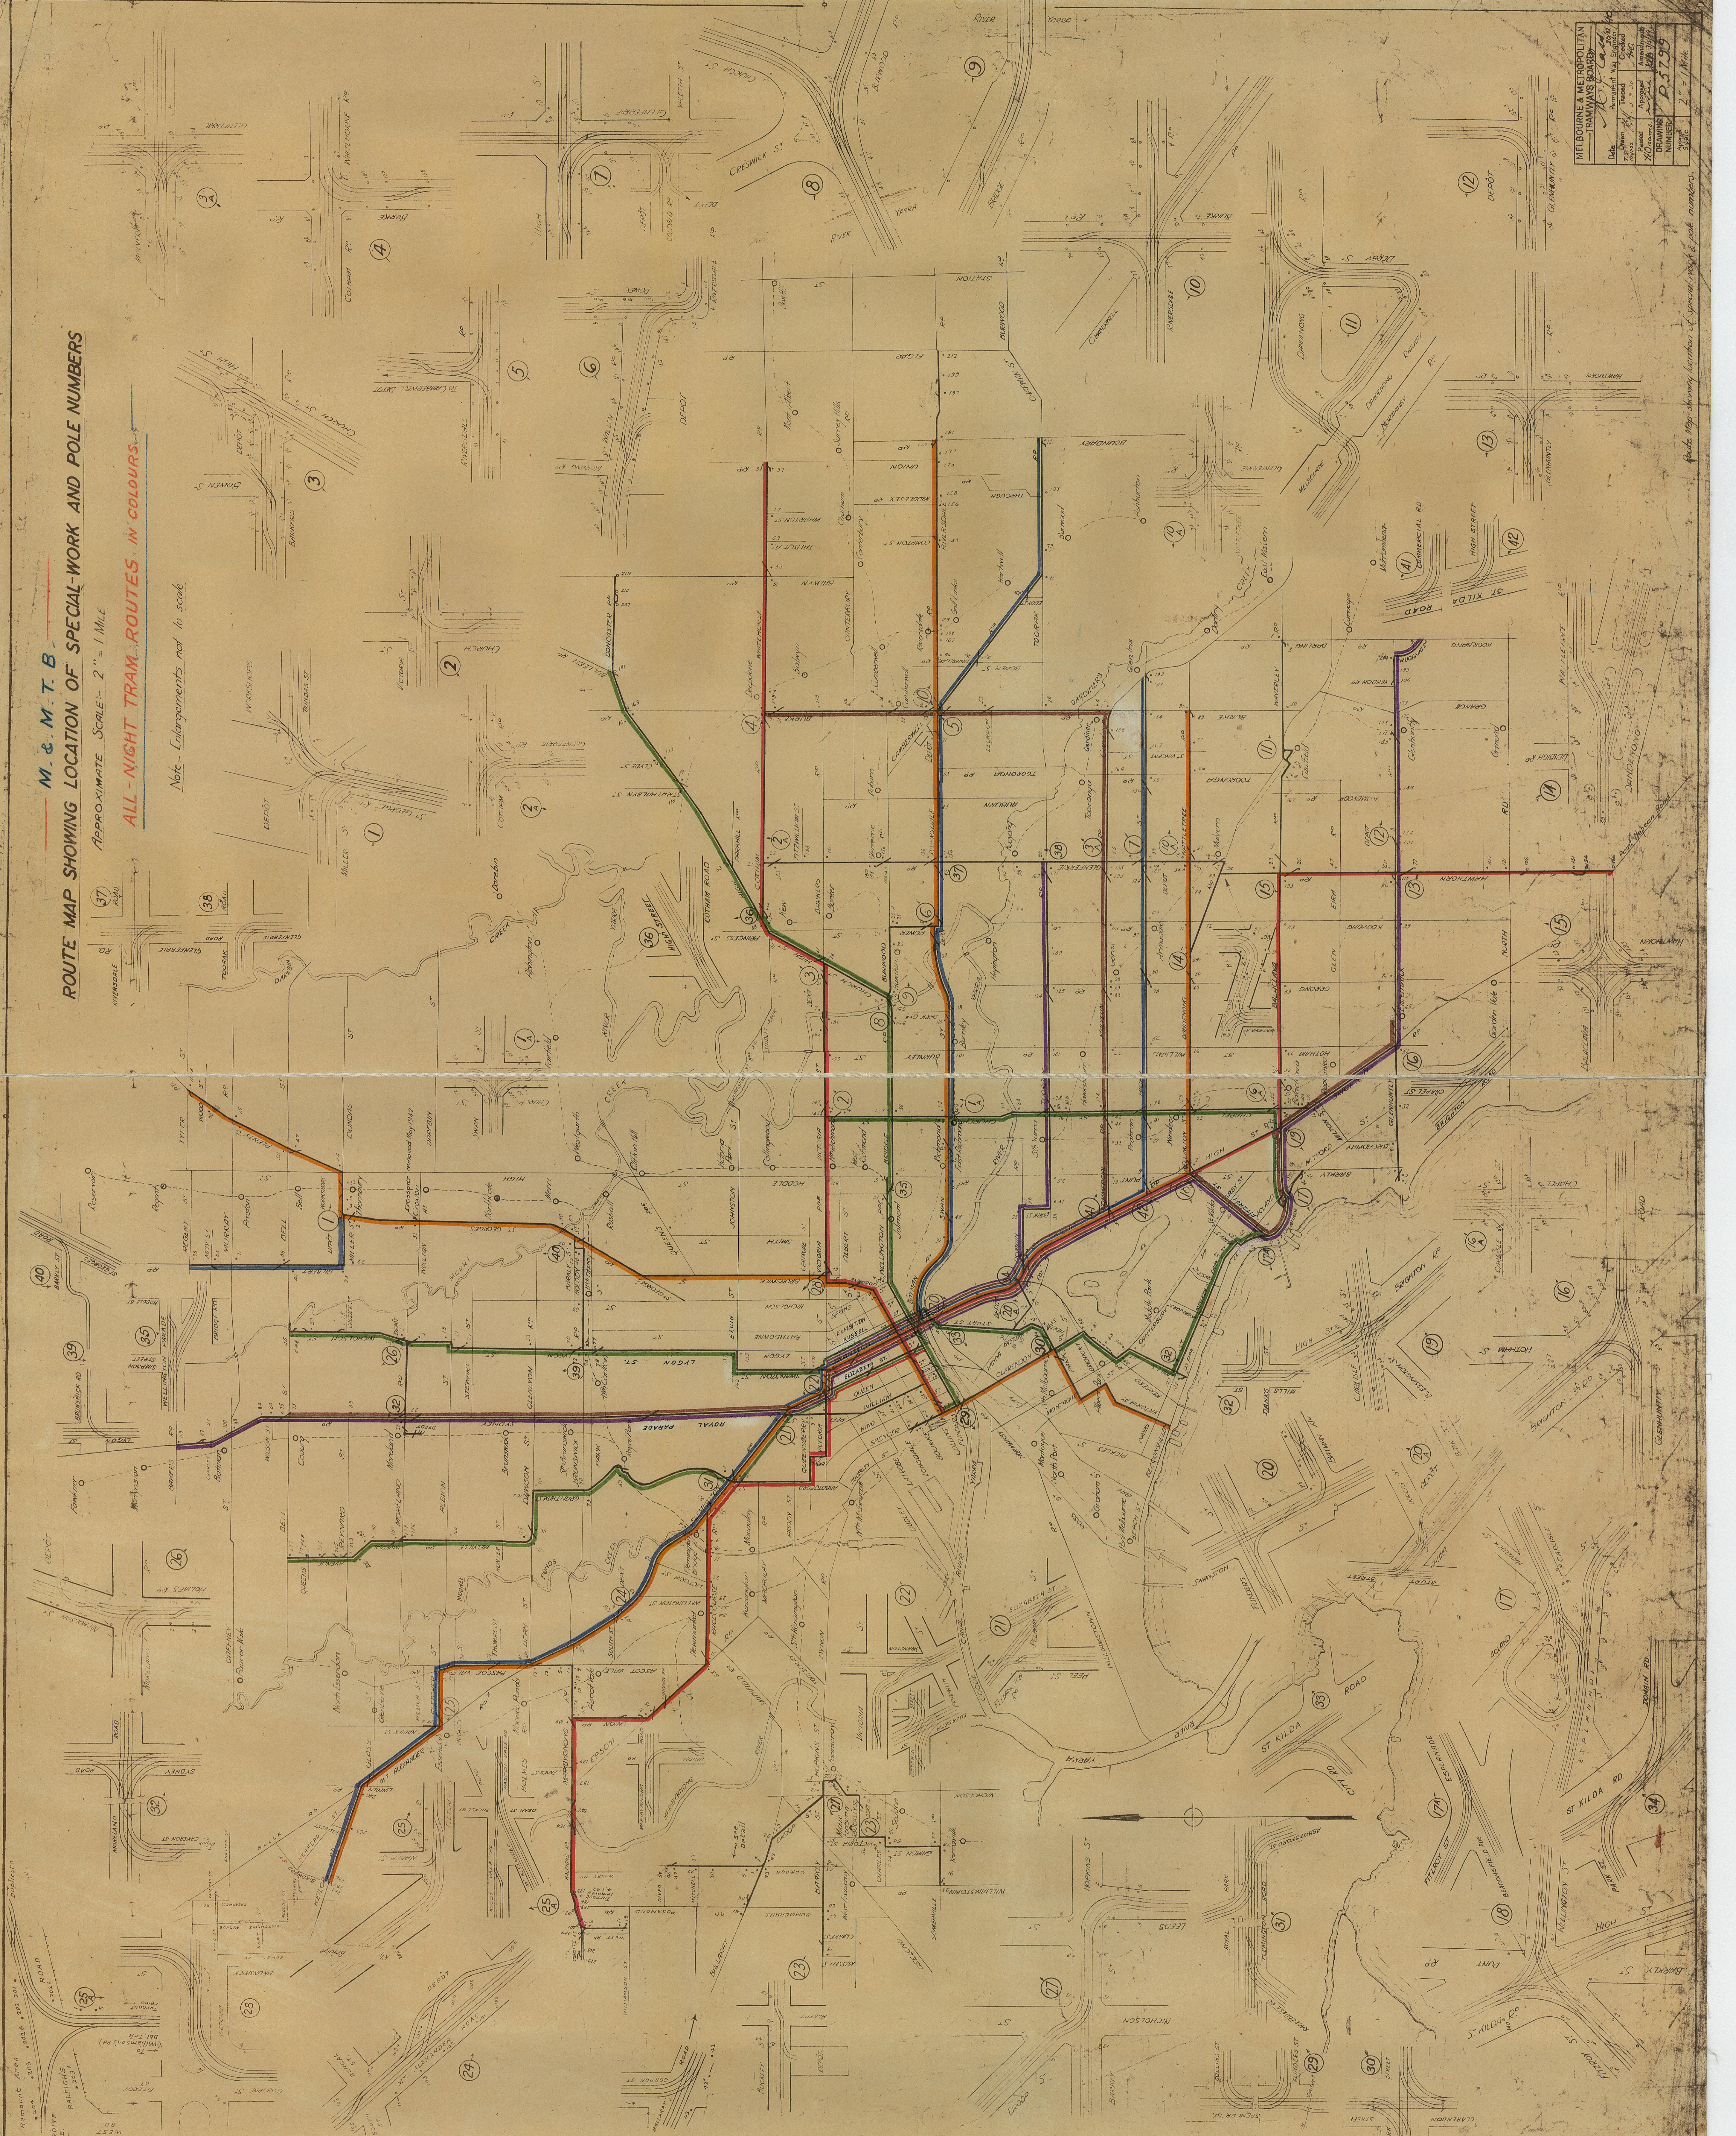

M. & M. T. B.
ROUTE MAP SHOWING LOCATION OF SPECIAL WORK AND POLE NUMBERS

APPROXIMATE SCALE - 2" = 1 MILE

ALL-NIGHT TRAM ROUTES IN COLOURS

Note: Enlargements not to scale

MELBOURNE METROPOLITAN TRAMWAYS BOARD	
Date	1/1/1914
Drawn by	W. G. C. G. G.
Checked by	W. G. C. G. G.
Approved by	W. G. C. G. G.
Drawn	W. G. C. G. G.
Number	25799
Scale	2" = 1 Mile

Route map showing location of special work & pole numbers.