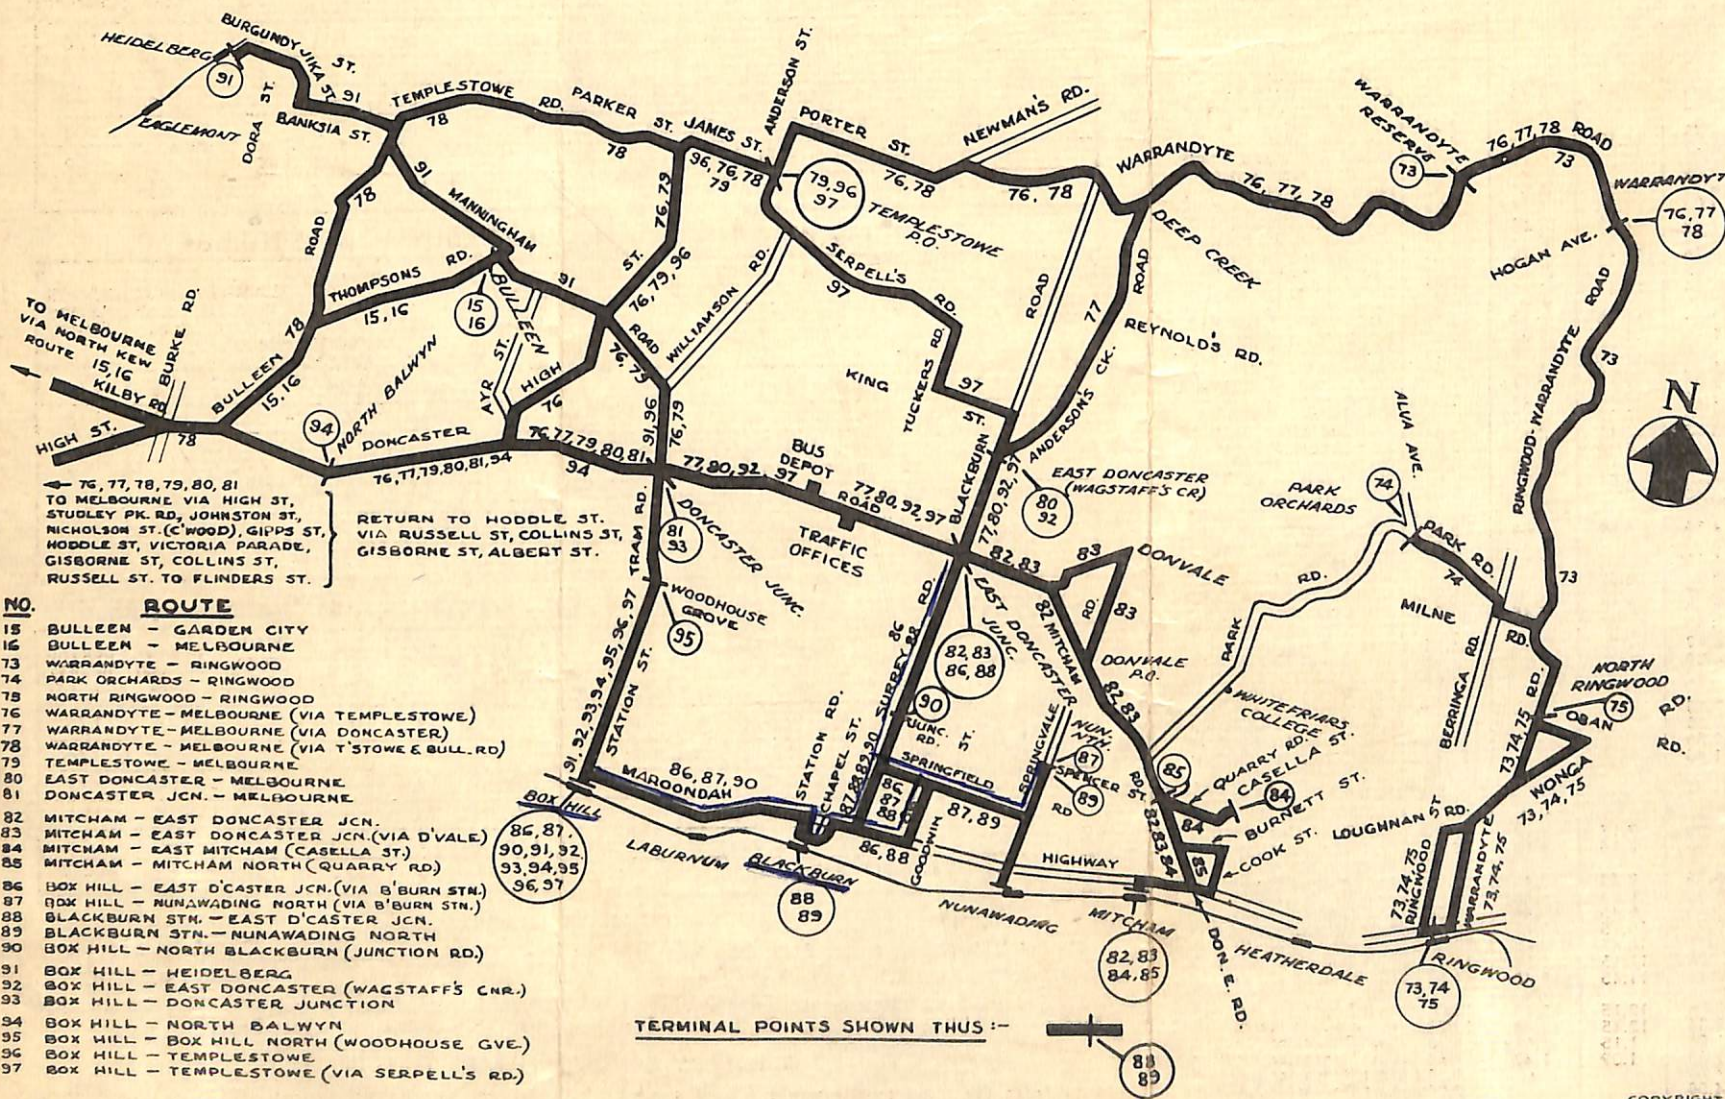

**East Doncaster Junction -
Box Hill
(via Blackburn)**
ROUTE No. 86

From Doncaster Road, via Blackburn Road, Surrey Road (and/or Springfield Road, Goodwin Street), Whitehorse Road, Blackburn Railway Station, Whitehorse Road to Box Hill Railway Station.

**Nunawading North - Box Hill
(via Blackburn)**
ROUTE No. 87

From Spencer Street, via Springvale Road, Springfield Road, Surrey Road, Whitehorse Road, Blackburn Railway Station, Whitehorse Road to Box Hill Railway Station.

**East Doncaster Junction -
Blackburn**
ROUTE No. 88

From Doncaster Road, via Blackburn Road, Surrey Road, Whitehorse Road to Blackburn Railway Station.

Nunawading North-Blackburn
ROUTE No. 89

From Spencer Street, via Springvale Road, Springfield Road, Surrey Road, Whitehorse Road to Blackburn Railway Station.

**North Blackburn - Box Hill
(via Blackburn)**
ROUTE No. 90

From Junction Road, via Surrey Road, Whitehorse Road, Blackburn Railway Station, Whitehorse Road to Box Hill Railway Station.

COPYRIGHT
P. 13353