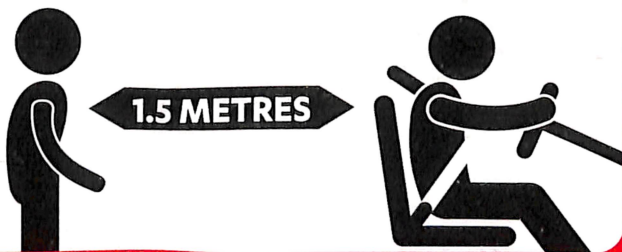

Please **TOP UP** before
you **TRAVEL**

Maintain a **1.5 METRE**
DISTANCE from the **DRIVER**

Where safe to do so, please exit the bus via the rear door.
You can find information about how to buy and top-up
myki here: www.ptv.vic.gov.au

COVER your
NOSE and
MOUTH when
you **COUGH** or
SNEEZE

If you are **SICK**,
CONSIDER the
NEED to **TRAVEL**

Where safe to do so, please exit the bus via the rear door.

You can find information on Coronavirus here: