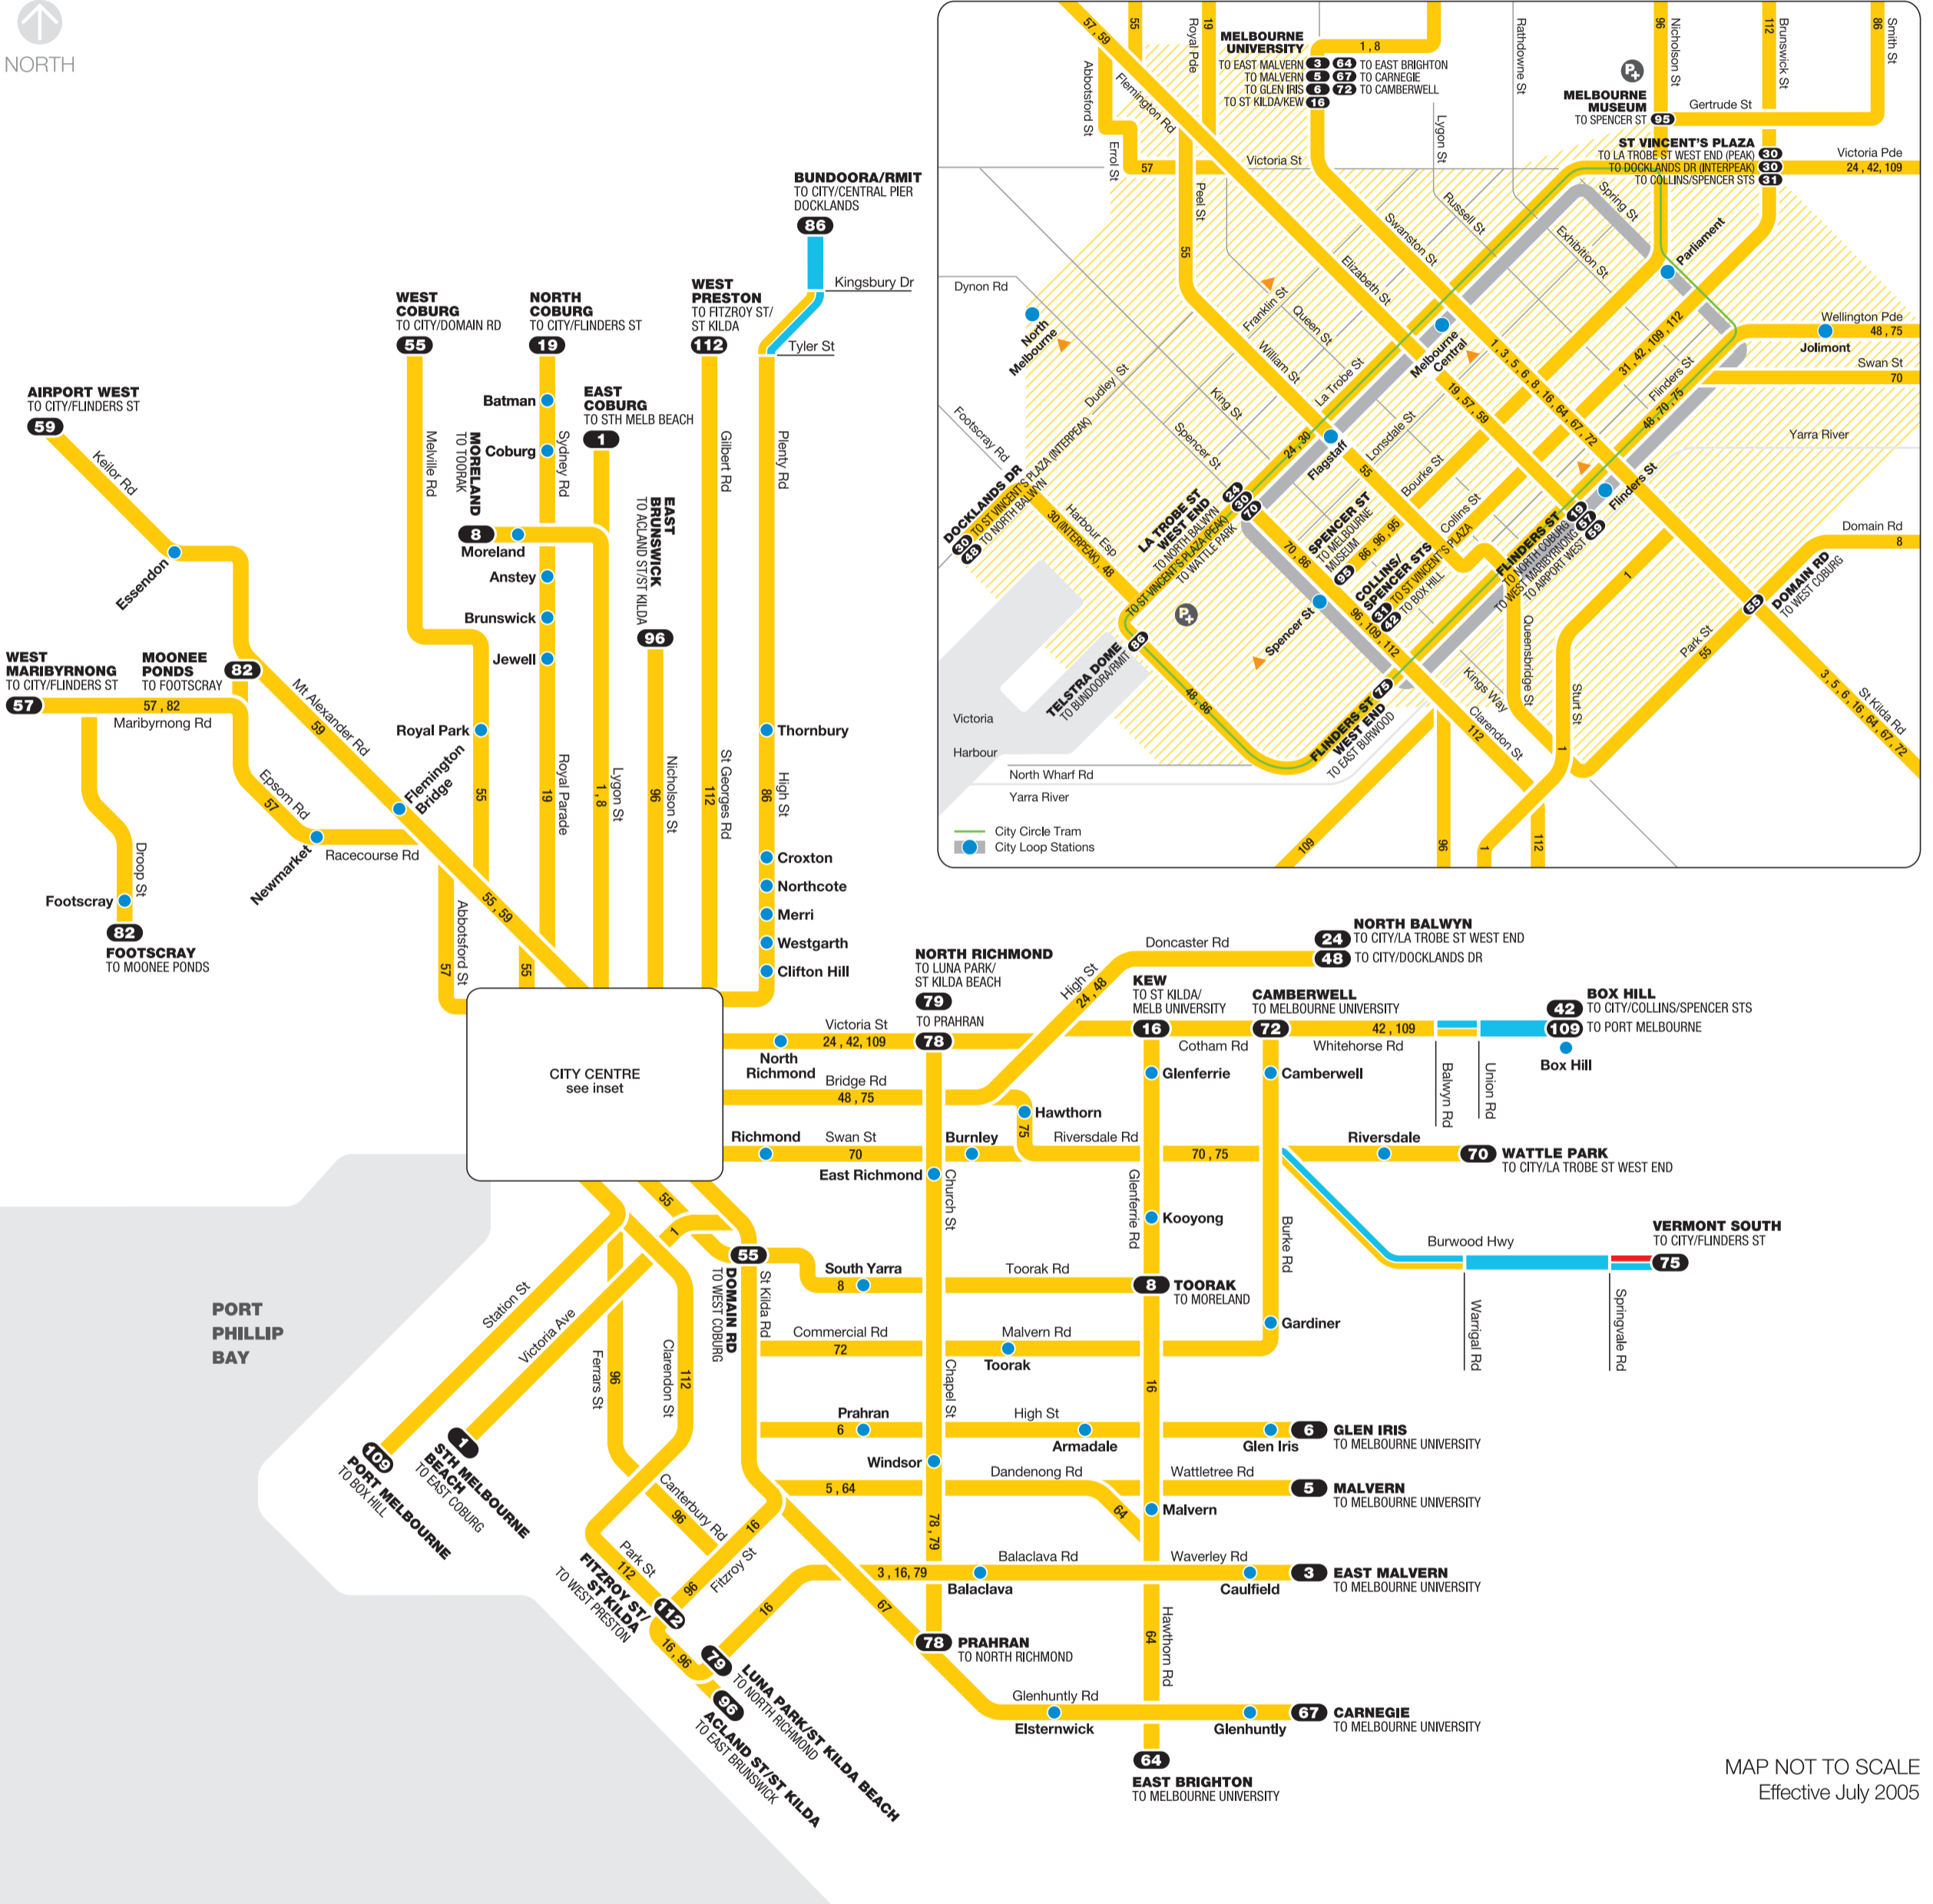

NORTH

MAP NOT TO SCALE
Effective July 2005

Information

Routes: 1, 3, 5, 6, 8, 16, 19, 24, 30, 31, 42, 48, 55, 57, 59, 64, 67, 70, 72, 75, 78, 79, 82, 86, 95, 96, 109, 112

For train, tram and bus information call 131 638 / (TTY) 9619 2727 (6am-10pm daily) or visit www.metlinkmelbourne.com.au

For Yarra Trams customer feedback and lost property call 1800 800 166 (6am-10pm daily) or visit www.yarratrams.com.au

To find your closest Metcard retail outlet or to have your tickets home delivered call the Metcard Helpline on (TTY) 1800 652 313 (8am-6pm Monday-Friday, 9am-1pm Saturday)