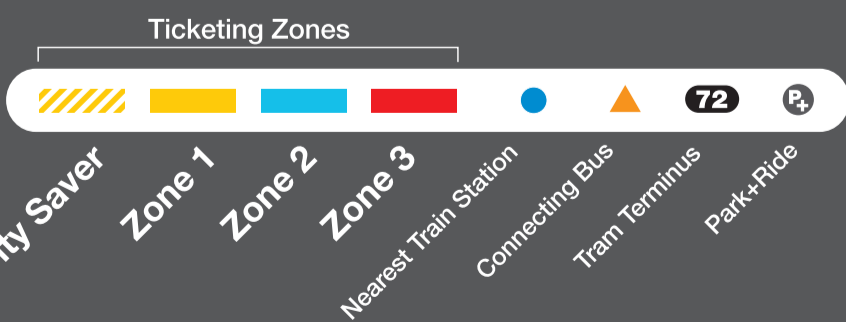

NORTH

MAP NOT TO SCALE
Effective July 2005

Information

Routes: 1, 3, 5, 6, 8, 16, 19, 24, 30, 31, 42, 48, 55, 57, 59, 64, 67, 70, 72, 75, 78, 79, 82, 86, 95, 96, 109, 112

For train, tram and bus information call 131 638 / (TTY) 9619 2727 (6am-10pm daily) or visit www.metlinkmelbourne.com.au