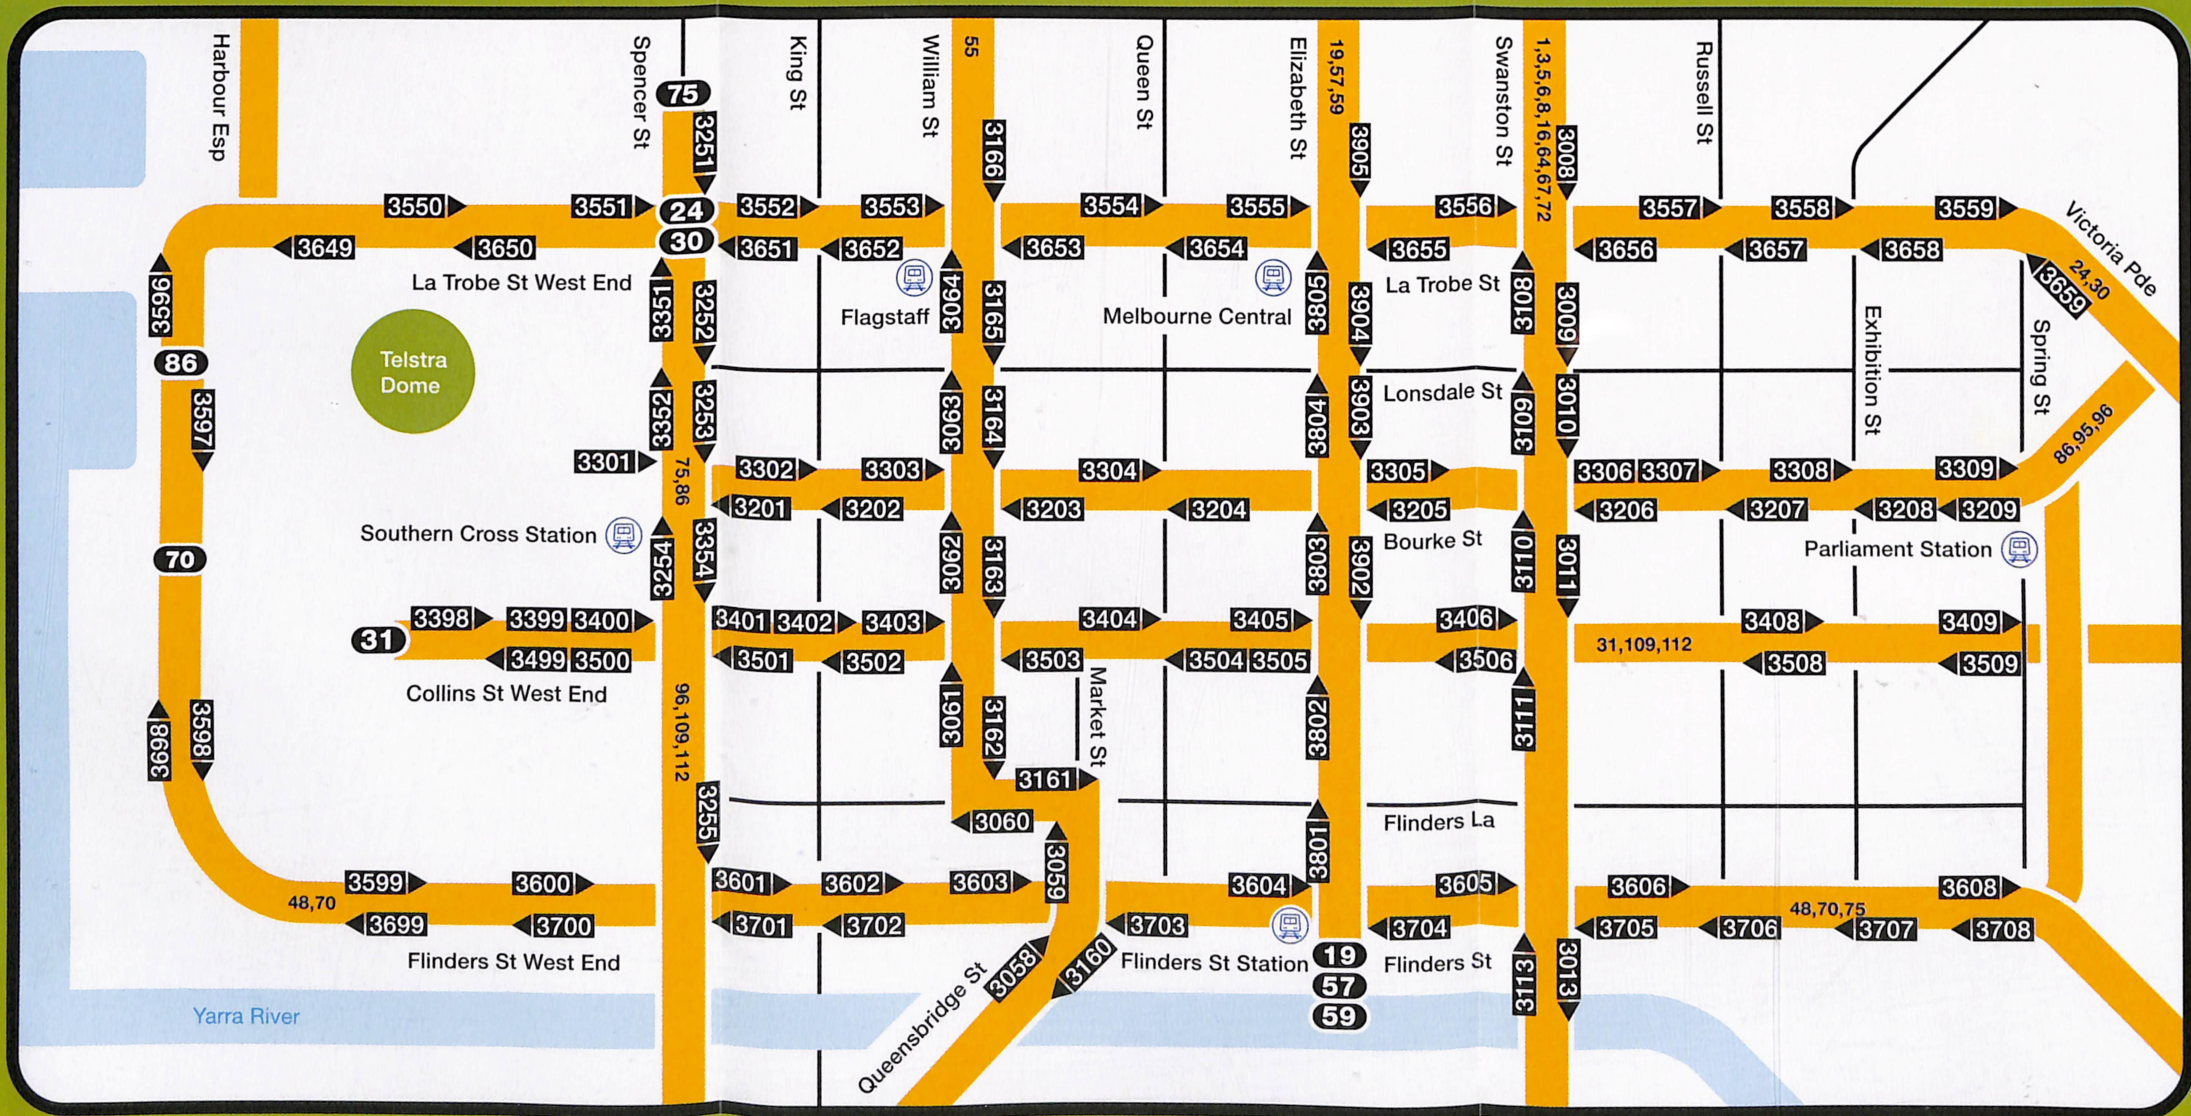

1 3 0 0 6 9 8 7 2 6

Enter your Tracker Stop ID, followed by the **#** key

eg. **3 5 0 5 #**

For route specific information, enter the route number followed by the **#** key

eg. **1 1 2 #**

Other options include scheduled and low floor tram information for your stop.

tramTRACKER.

Your new best friend.

Phone **tramTRACKER™** and a friendly voice will tell you when your tram is due at your stop. Also via SMS.

City Guide

YARRA TRAMS

tram
TRACKER™

City Tracker Stop ID's

3400 → Refers to tram stop, corresponding Tracker Stop ID number and direction of trams.